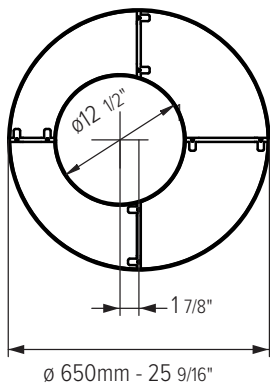

Custom options are available; consult factory for assistance via phone at (864) 487-3535 ext. 258 or via email at DesignServices@EXP-Brands.com.

SHADE			
DESIGN	DIAMETER	OUTSIDE COLOR	INSIDE COLOR
RSH-AS Asymmetric Shade - 4½" Height	<b>650</b> 650mm   26"	<b>SEE CHART</b> Page 3	<b>SEE CHART</b> Page 3

## DIMENSIONS

All dimensions are shown in inches unless otherwise noted.

RAS-650 / RSH-AS-650

RAS-780 / RSH-AS-780

RAS-1000 / RSH-AS-1000