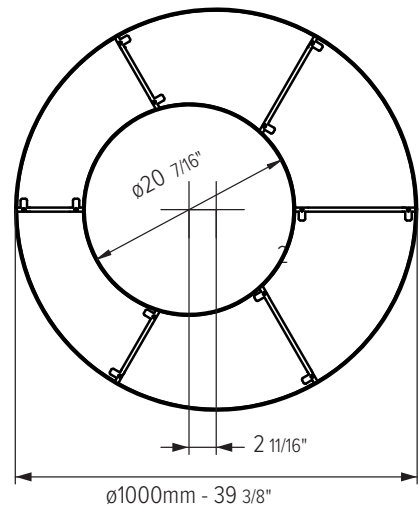

Custom options are available; consult factory for assistance via phone at (864) 487-3535 ext. 258 or via email at DesignServices@EXP-Brands.com.

SHADE			
DESIGN	DIAMETER	OUTSIDE COLOR	INSIDE COLOR
RSH-AS Asymmetric Shade - 4½" Height	<b>650</b> 650mm   26"	<b>SEE CHART</b> Page 3	<b>SEE CHART</b> Page 3

## DIMENSIONS

All dimensions are shown in inches unless otherwise noted.

RAS-650 / RSH-AS-650

RAS-780 / RSH-AS-780

RAS-1000 / RSH-AS-1000