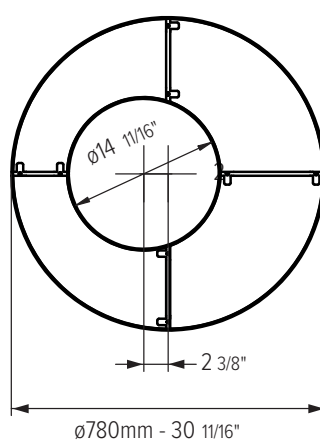

Custom options are available; consult factory for assistance via phone at (864) 487-3535 ext. 258 or via email at DesignServices@EXP-Brands.com.

SHADE			
DESIGN	DIAMETER	OUTSIDE COLOR	INSIDE COLOR
RSH-AS Asymmetric Shade - 4½" Height	<b>650</b> 650mm   26"	<b>SEE CHART</b> Page 3	<b>SEE CHART</b> Page 3

## DIMENSIONS

All dimensions are shown in inches unless otherwise noted.

RAS-650 / RSH-AS-650

RAS-780 / RSH-AS-780

RAS-1000 / RSH-AS-1000