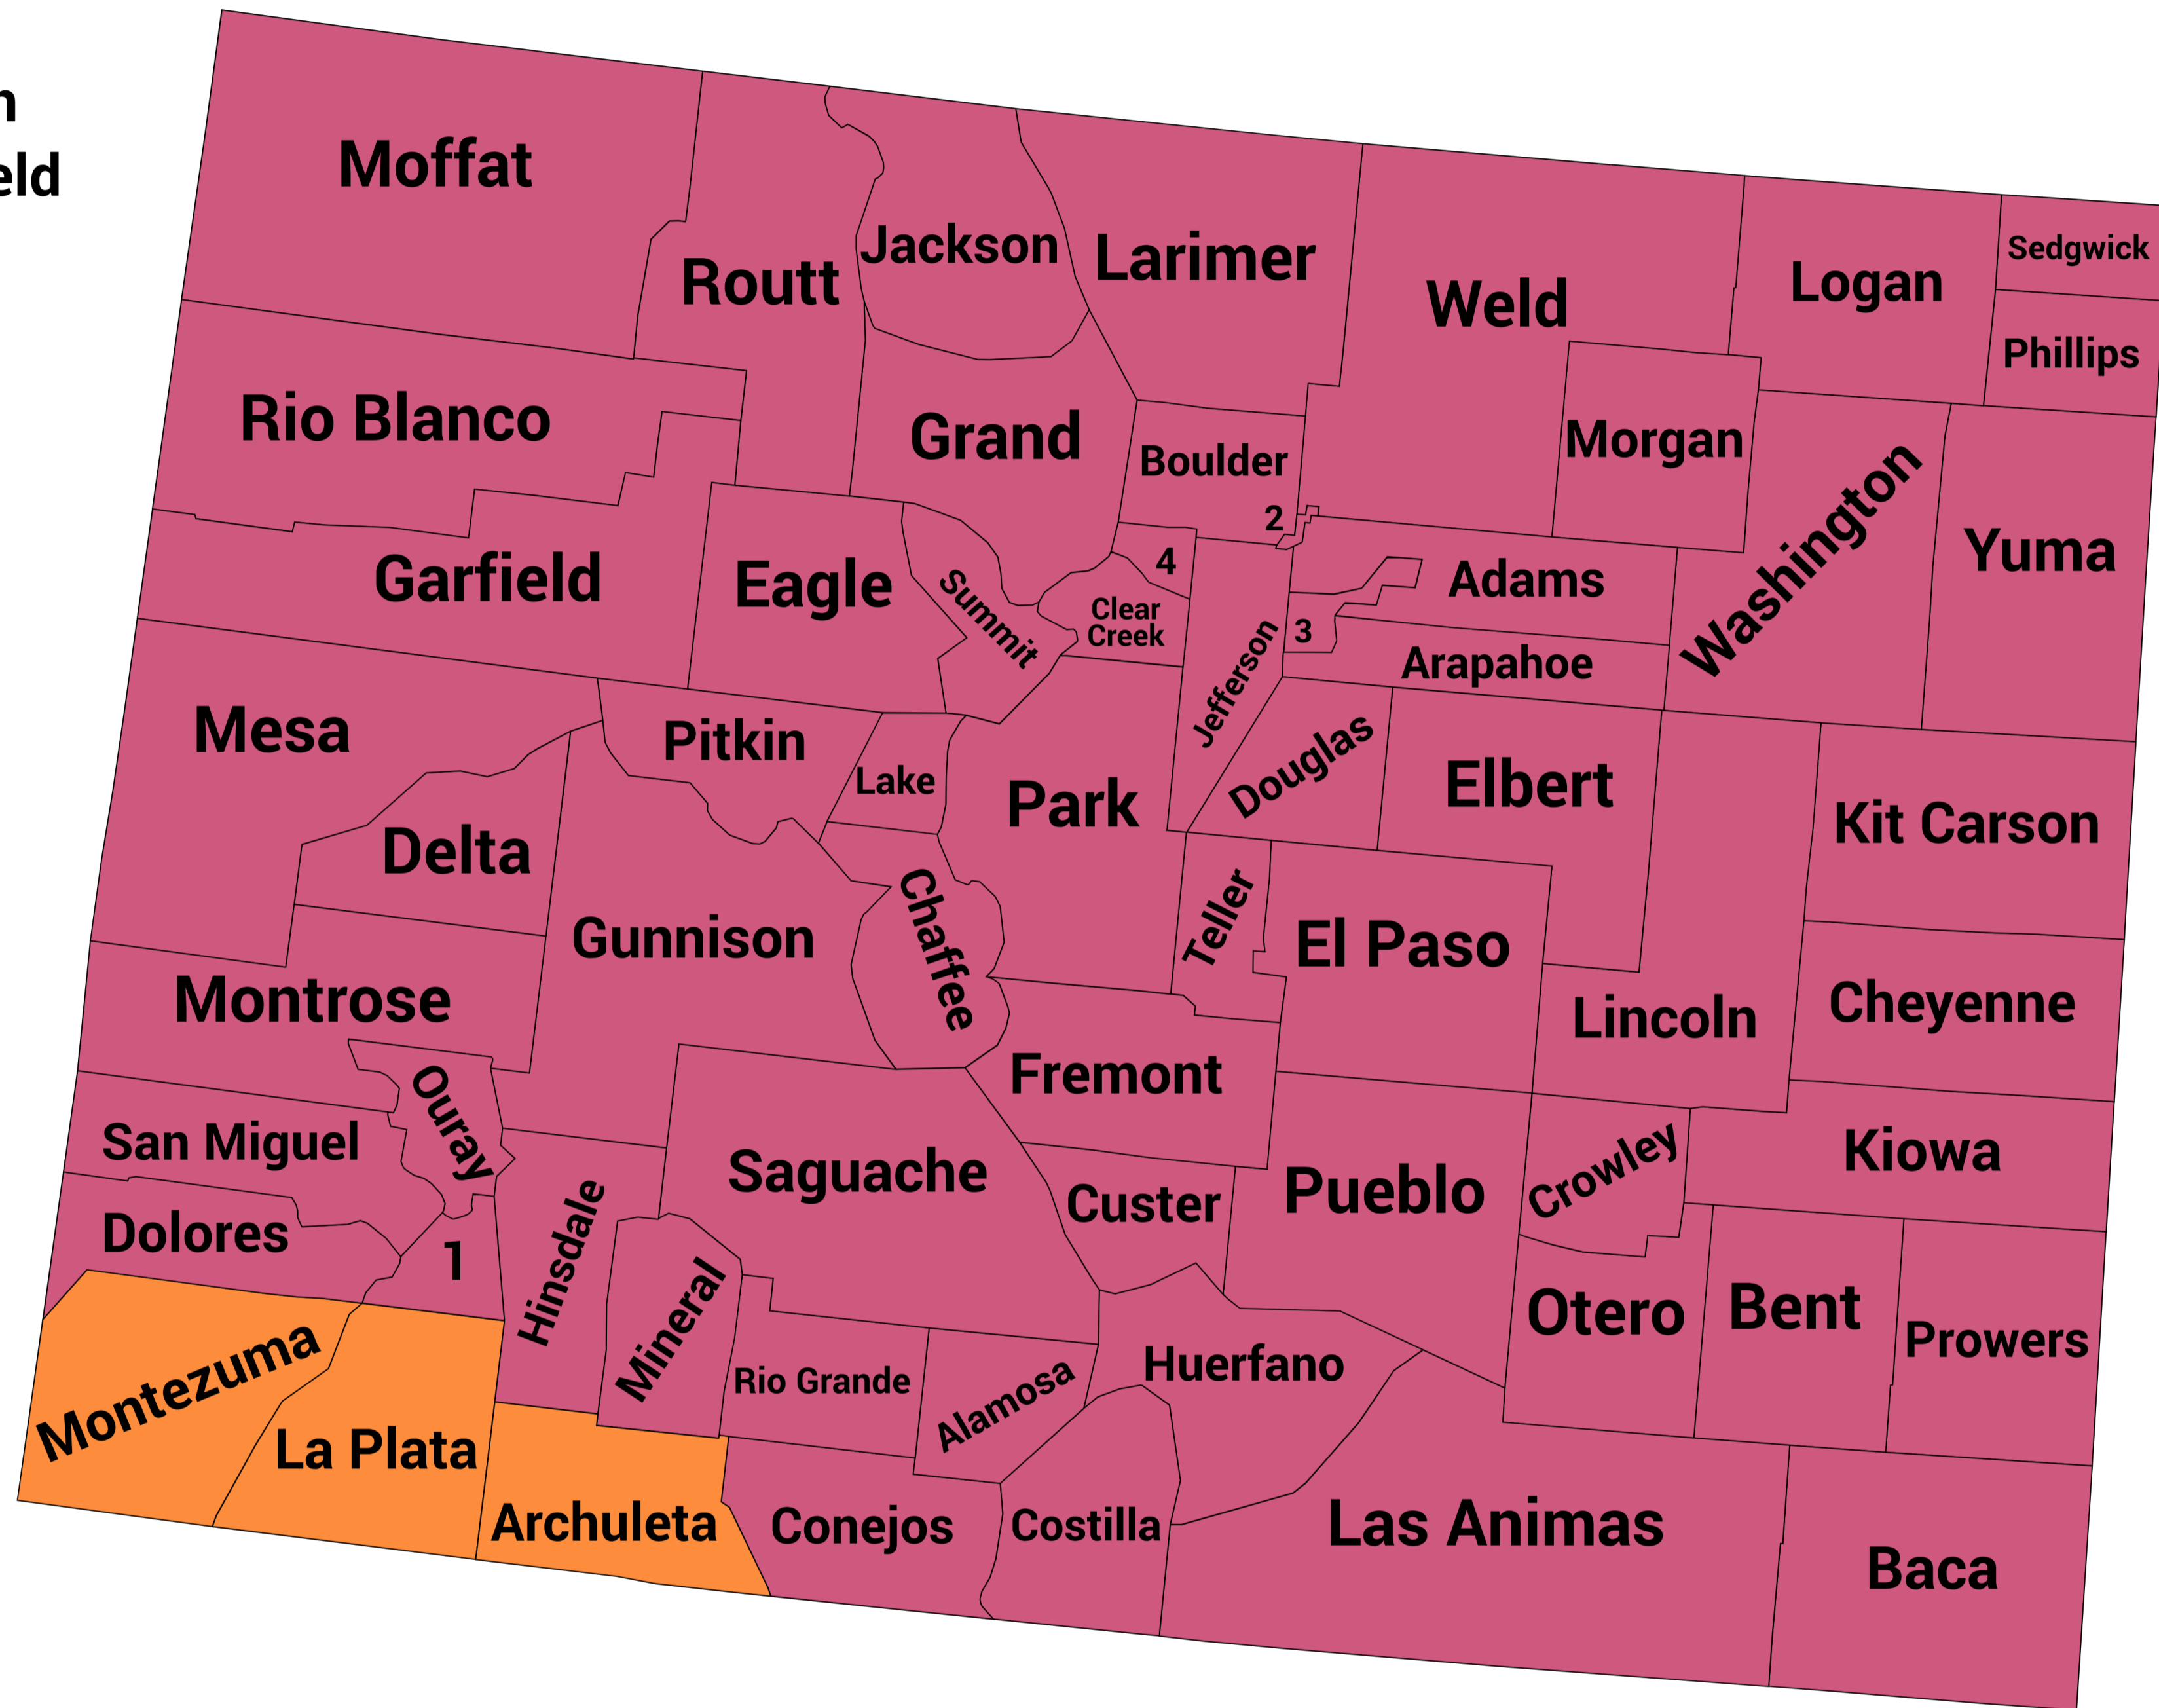

RSM

Daniel Christiano

- 1 San Juan
- 2 Broomfield
- 3 Denver
- 4 Gilpin

COLORADO

- THE LIGHTING AGENCY
- RESOURCE LIGHTING*

RSM

Daniel Christiano
*Wes Lane

CONNETICUT