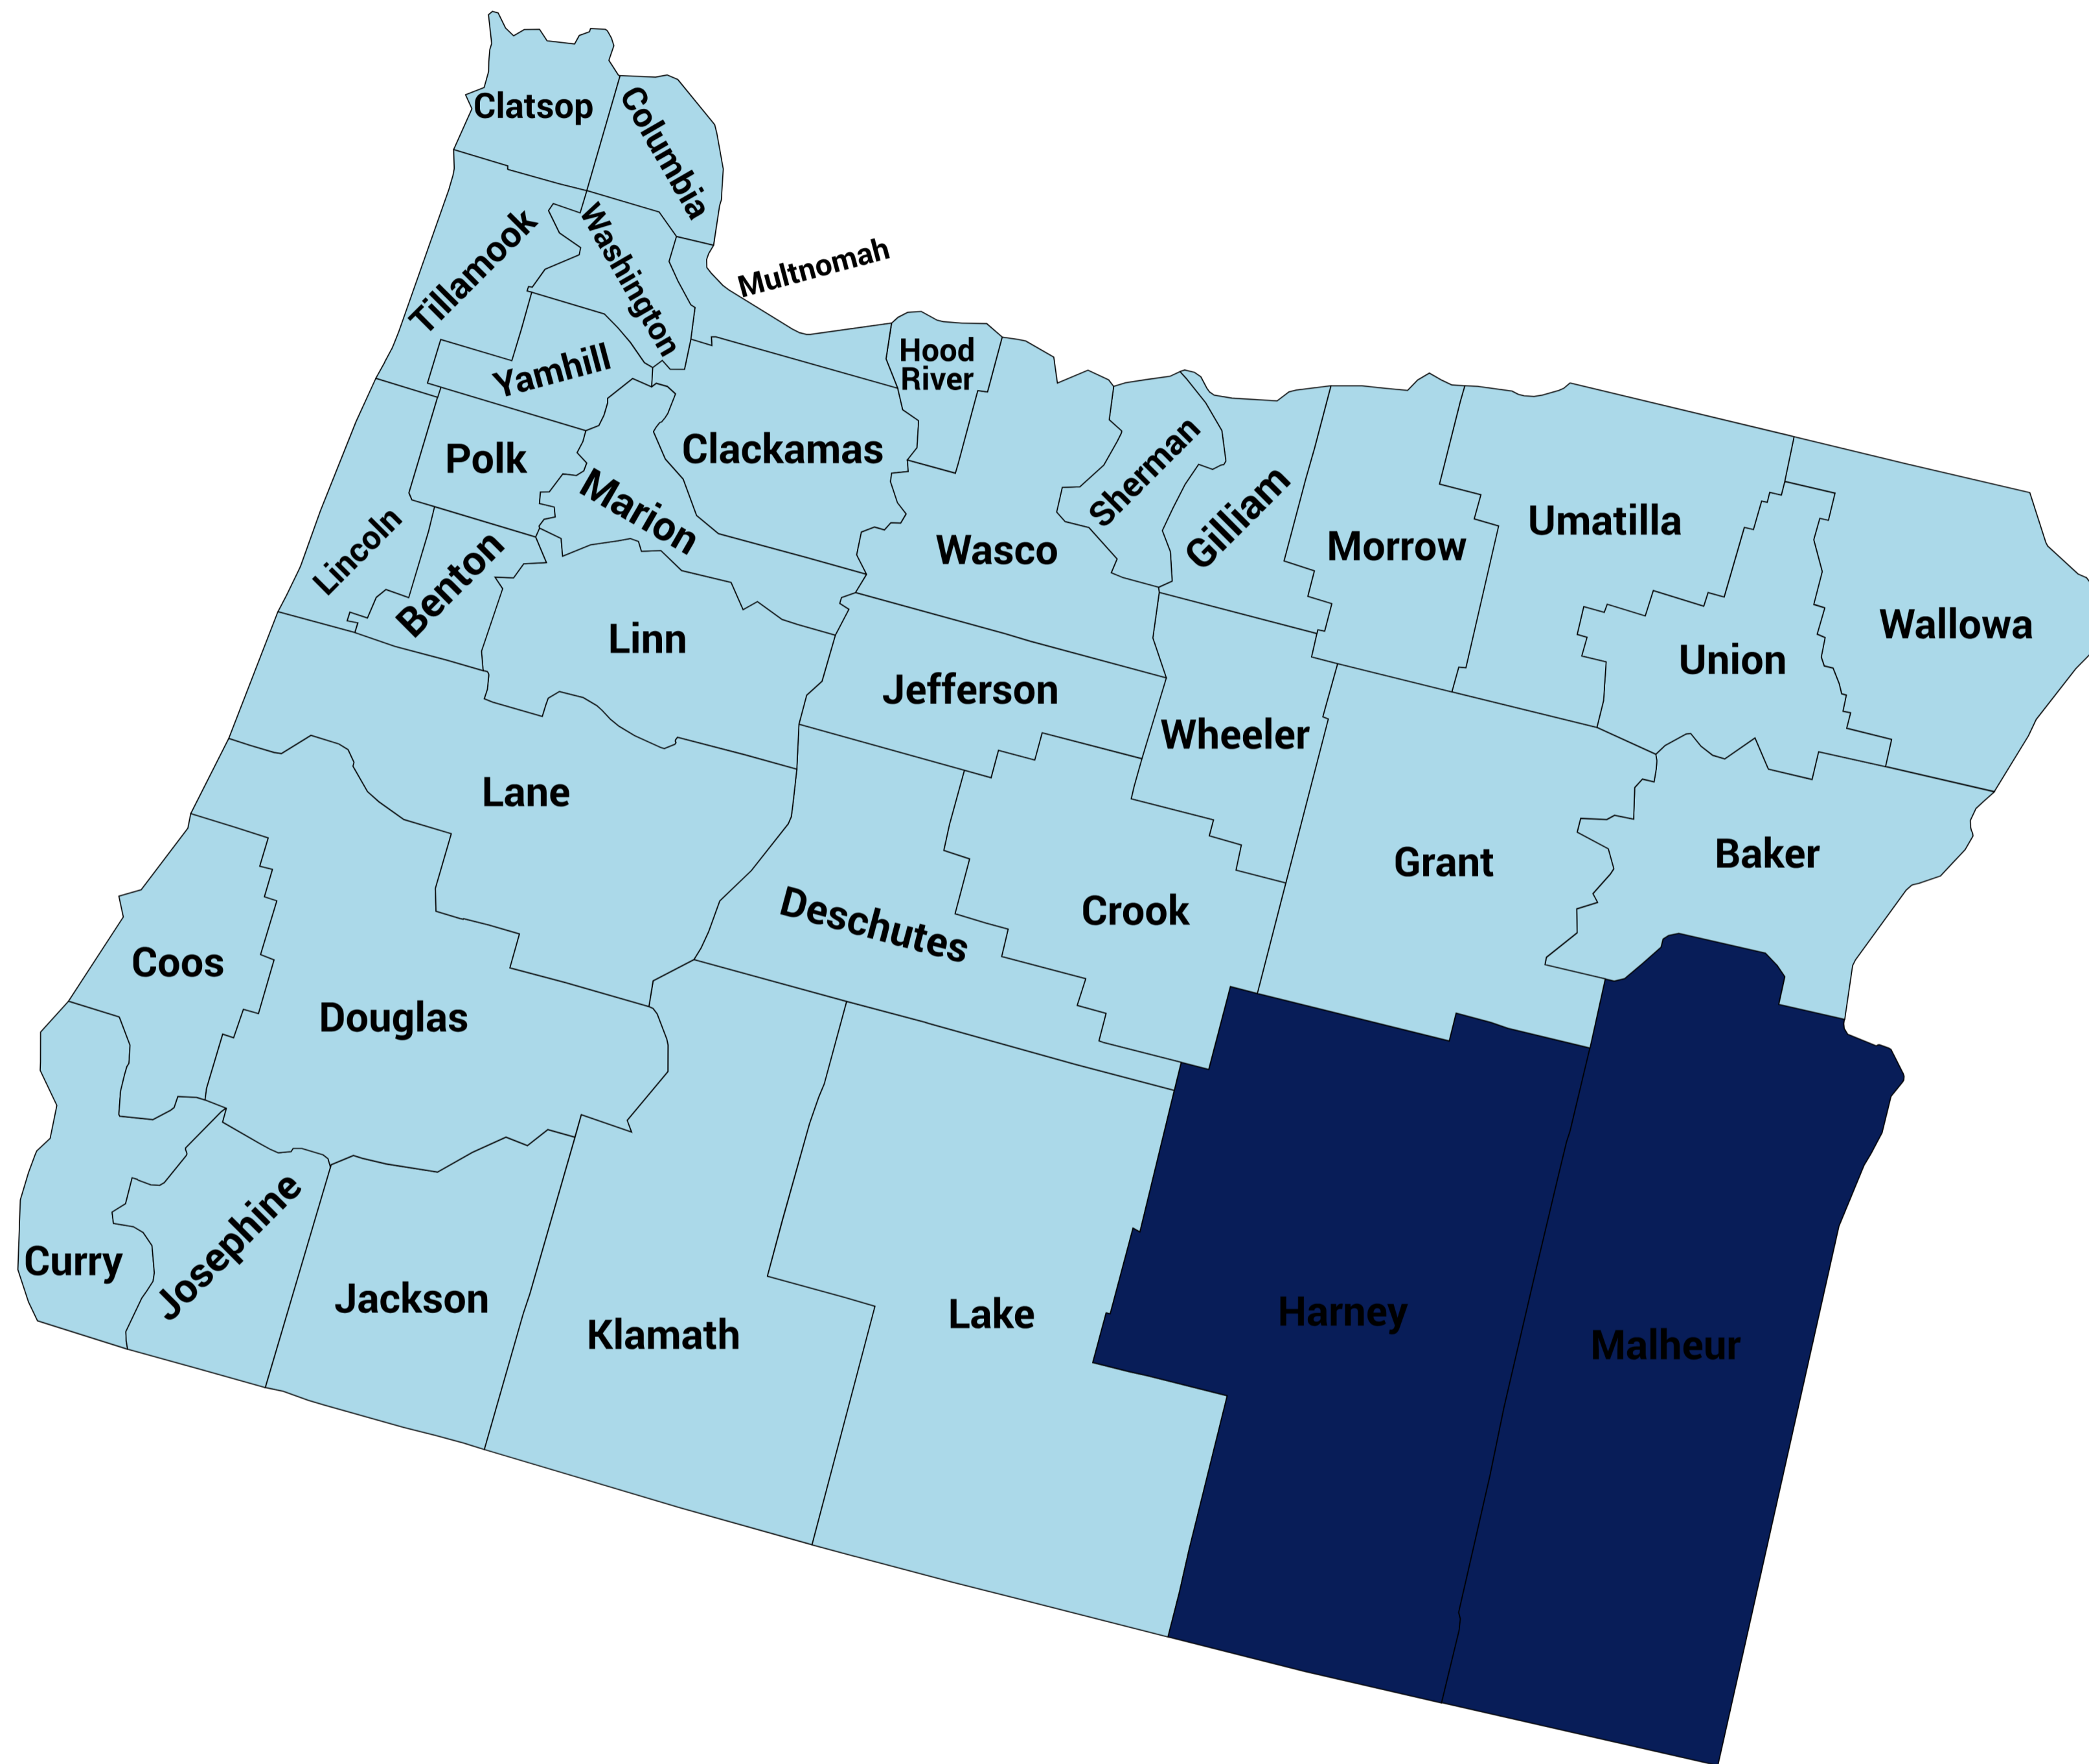

OREGON

- ASSOCIATED LIGHTING REPS
- DMA LIGHTING.*

RSM

- Daniel Christiano
- *Haley Kidd