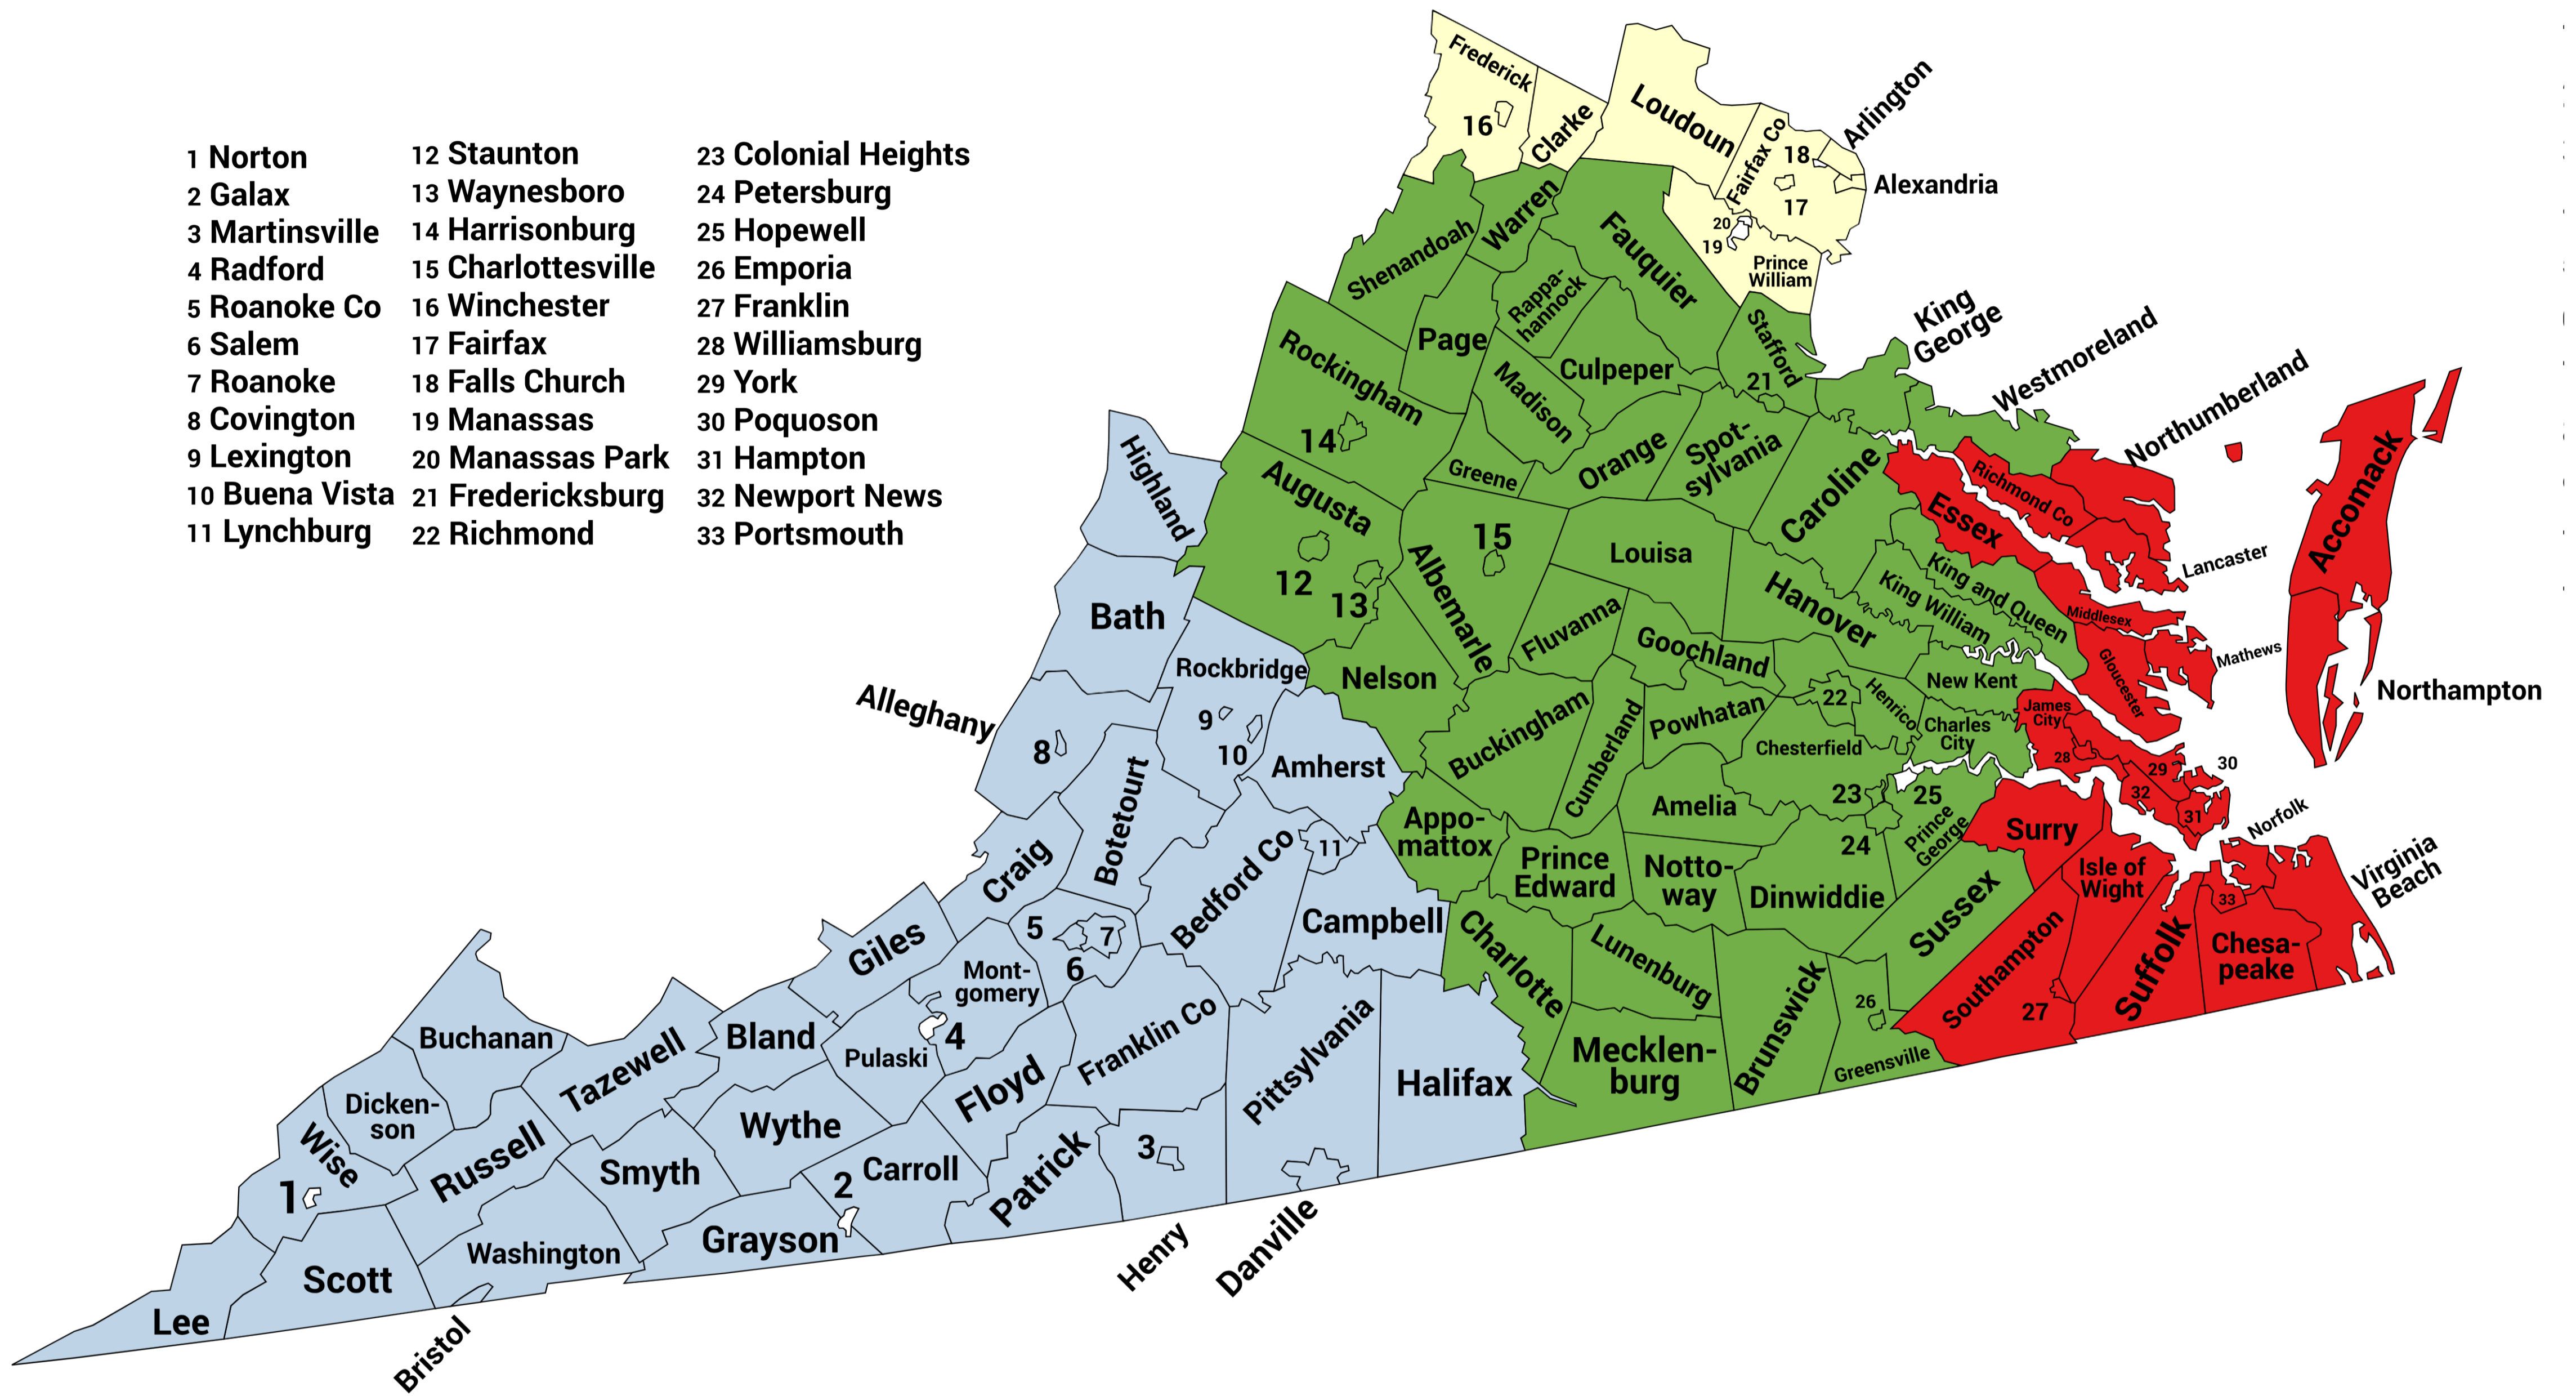

QUANTUM LIGHTING GROUP, INC.

RSM

Wes Lane

VERMONT

■ SWANEY LIGHTING ASSOCIATES, INC. RSM David Horowitz

- | | | |
|----------------|--------------------|---------------------|
| 1 Norton | 12 Staunton | 23 Colonial Heights |
| 2 Galax | 13 Waynesboro | 24 Petersburg |
| 3 Martinsville | 14 Harrisonburg | 25 Hopewell |
| 4 Radford | 15 Charlottesville | 26 Emporia |
| 5 Roanoke Co | 16 Winchester | 27 Franklin |
| 6 Salem | 17 Fairfax | 28 Williamsburg |
| 7 Roanoke | 18 Falls Church | 29 York |
| 8 Covington | 19 Manassas | 30 Poquoson |
| 9 Lexington | 20 Manassas Park | 31 Hampton |
| 10 Buena Vista | 21 Fredericksburg | 32 Newport News |
| 11 Lynchburg | 22 Richmond | 33 Portsmouth |