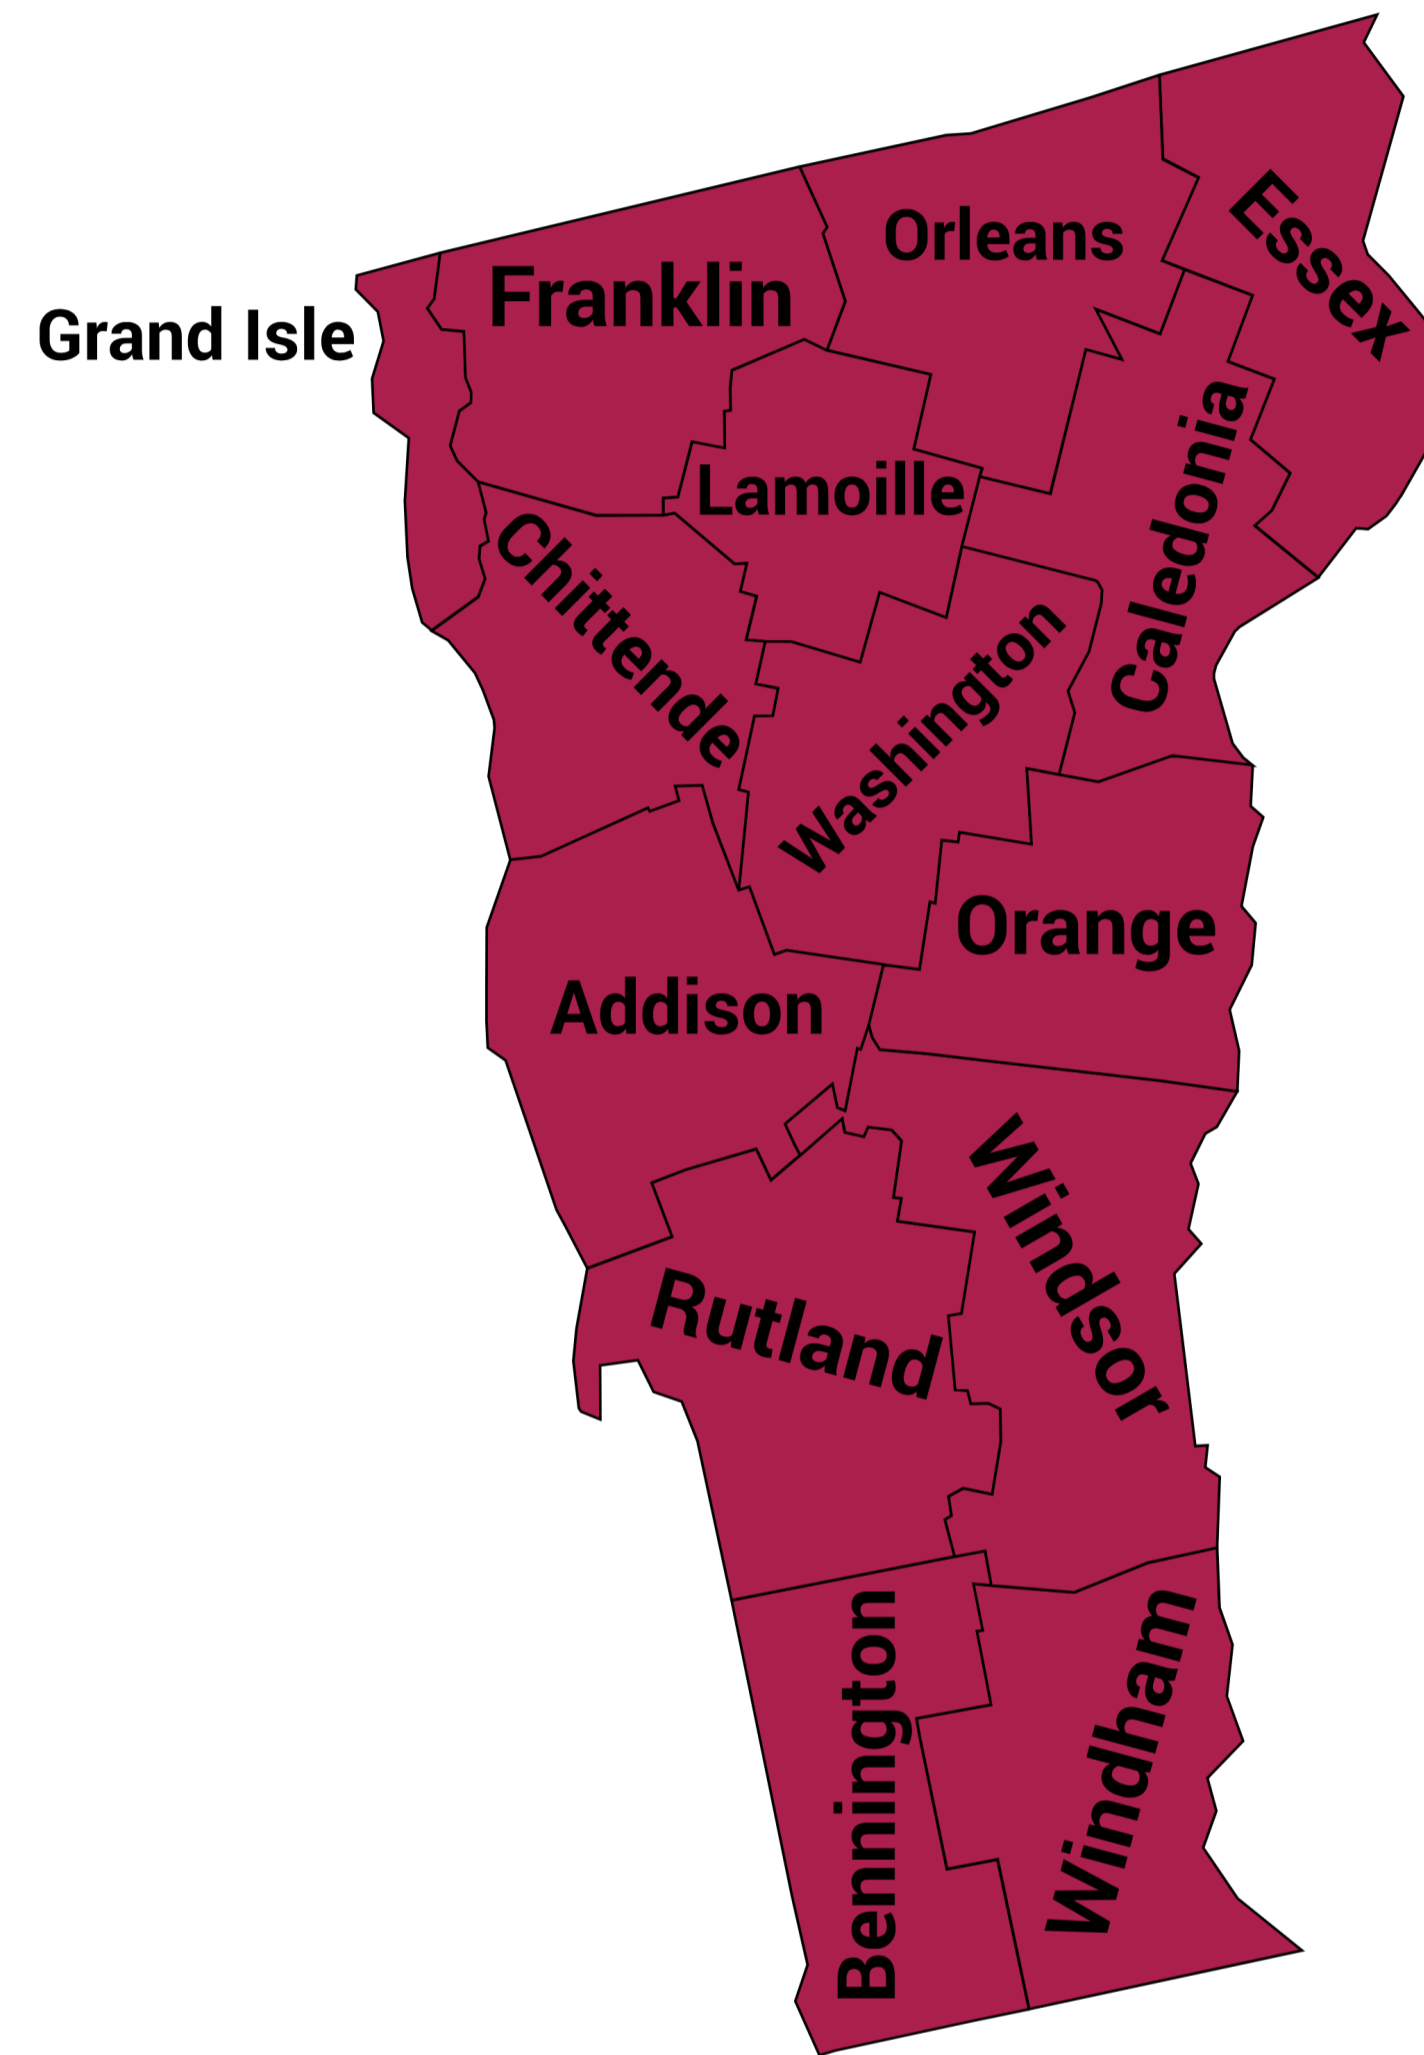

VERMONT

■ SWANEY LIGHTING ASSOCIATES, INC. RSM David Horowitz