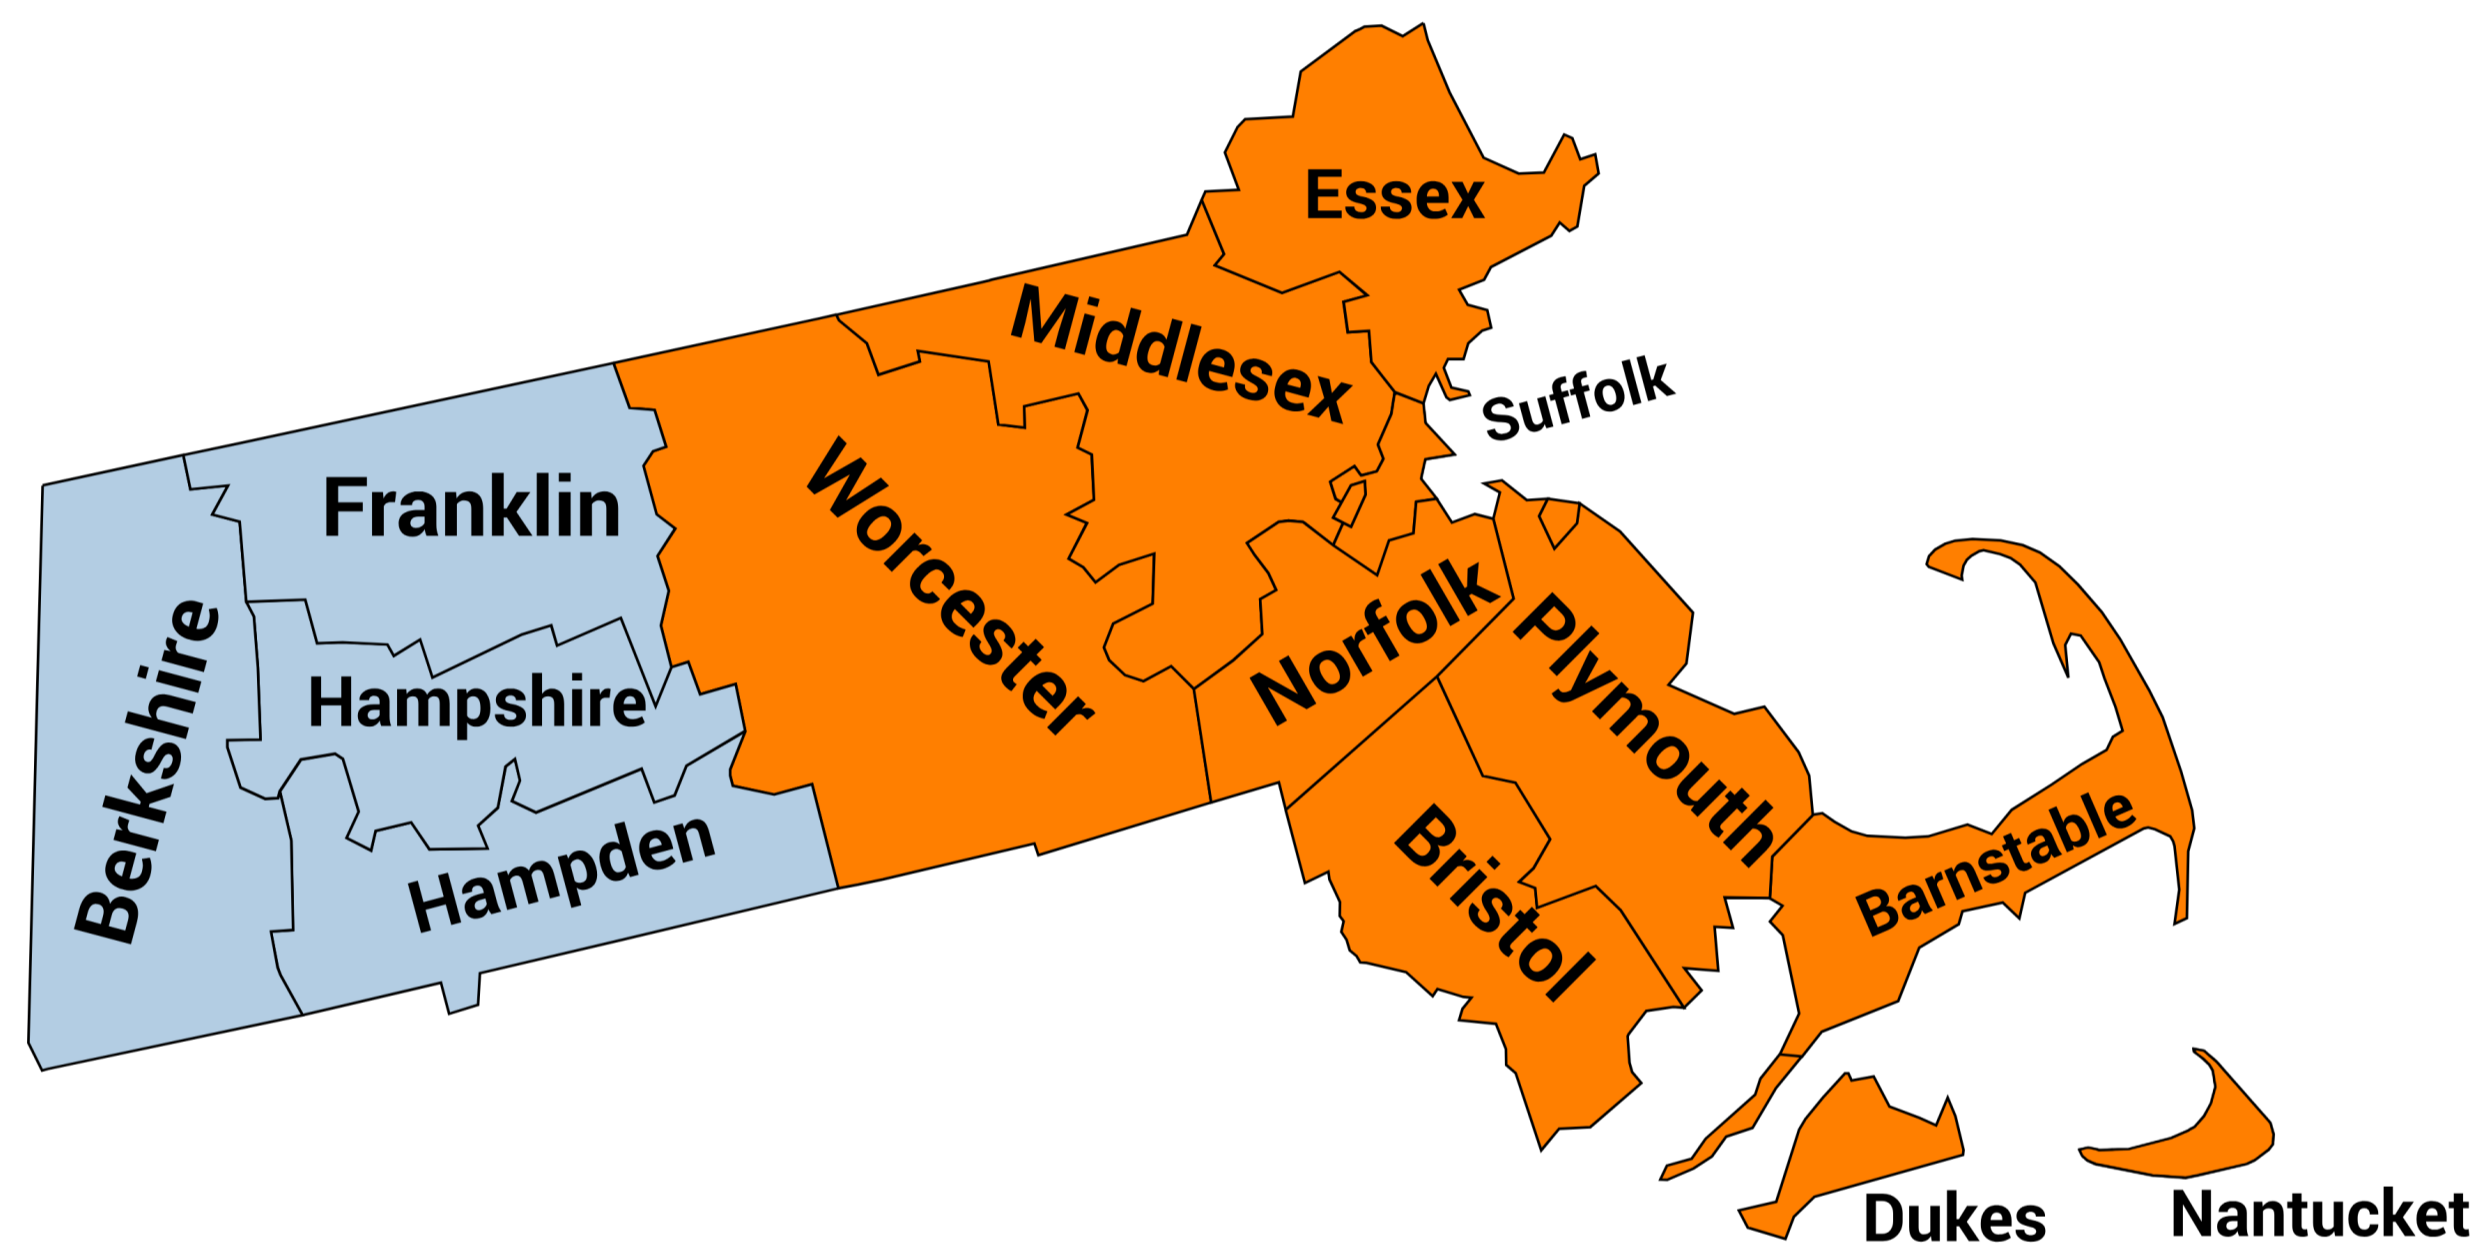

MASSACHUSETTS

- LIGHTING AFFILIATES, LTD.
- OMNI-LITE, INC.

RSM

David Horowitz