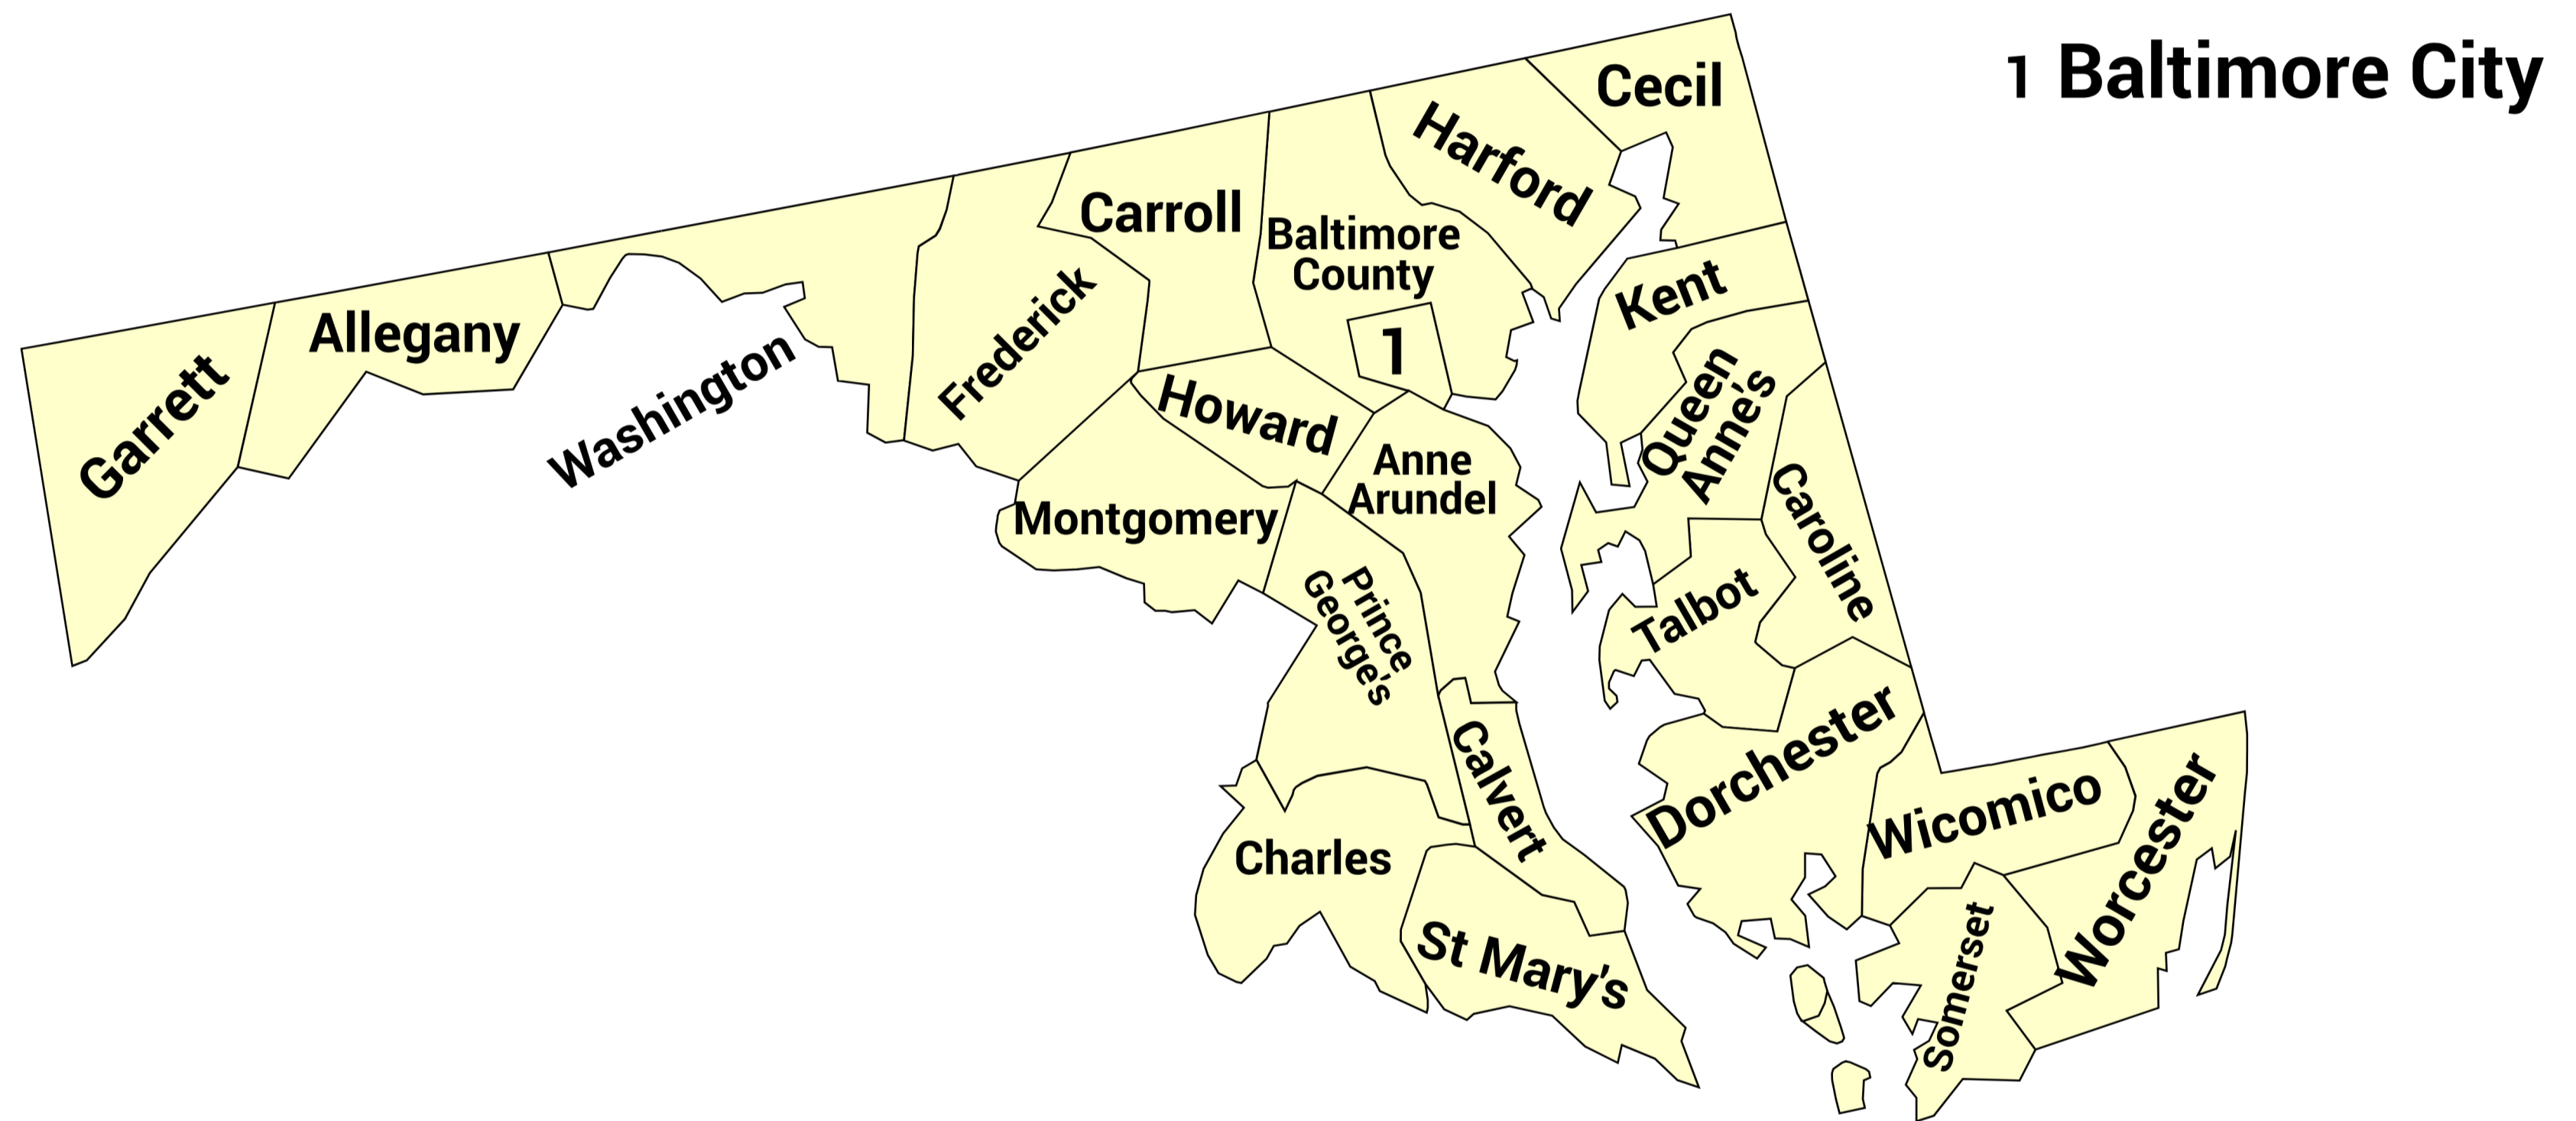

MARYLAND

ONE SOURCE ASSOCIATES

RSM

Pete Neal