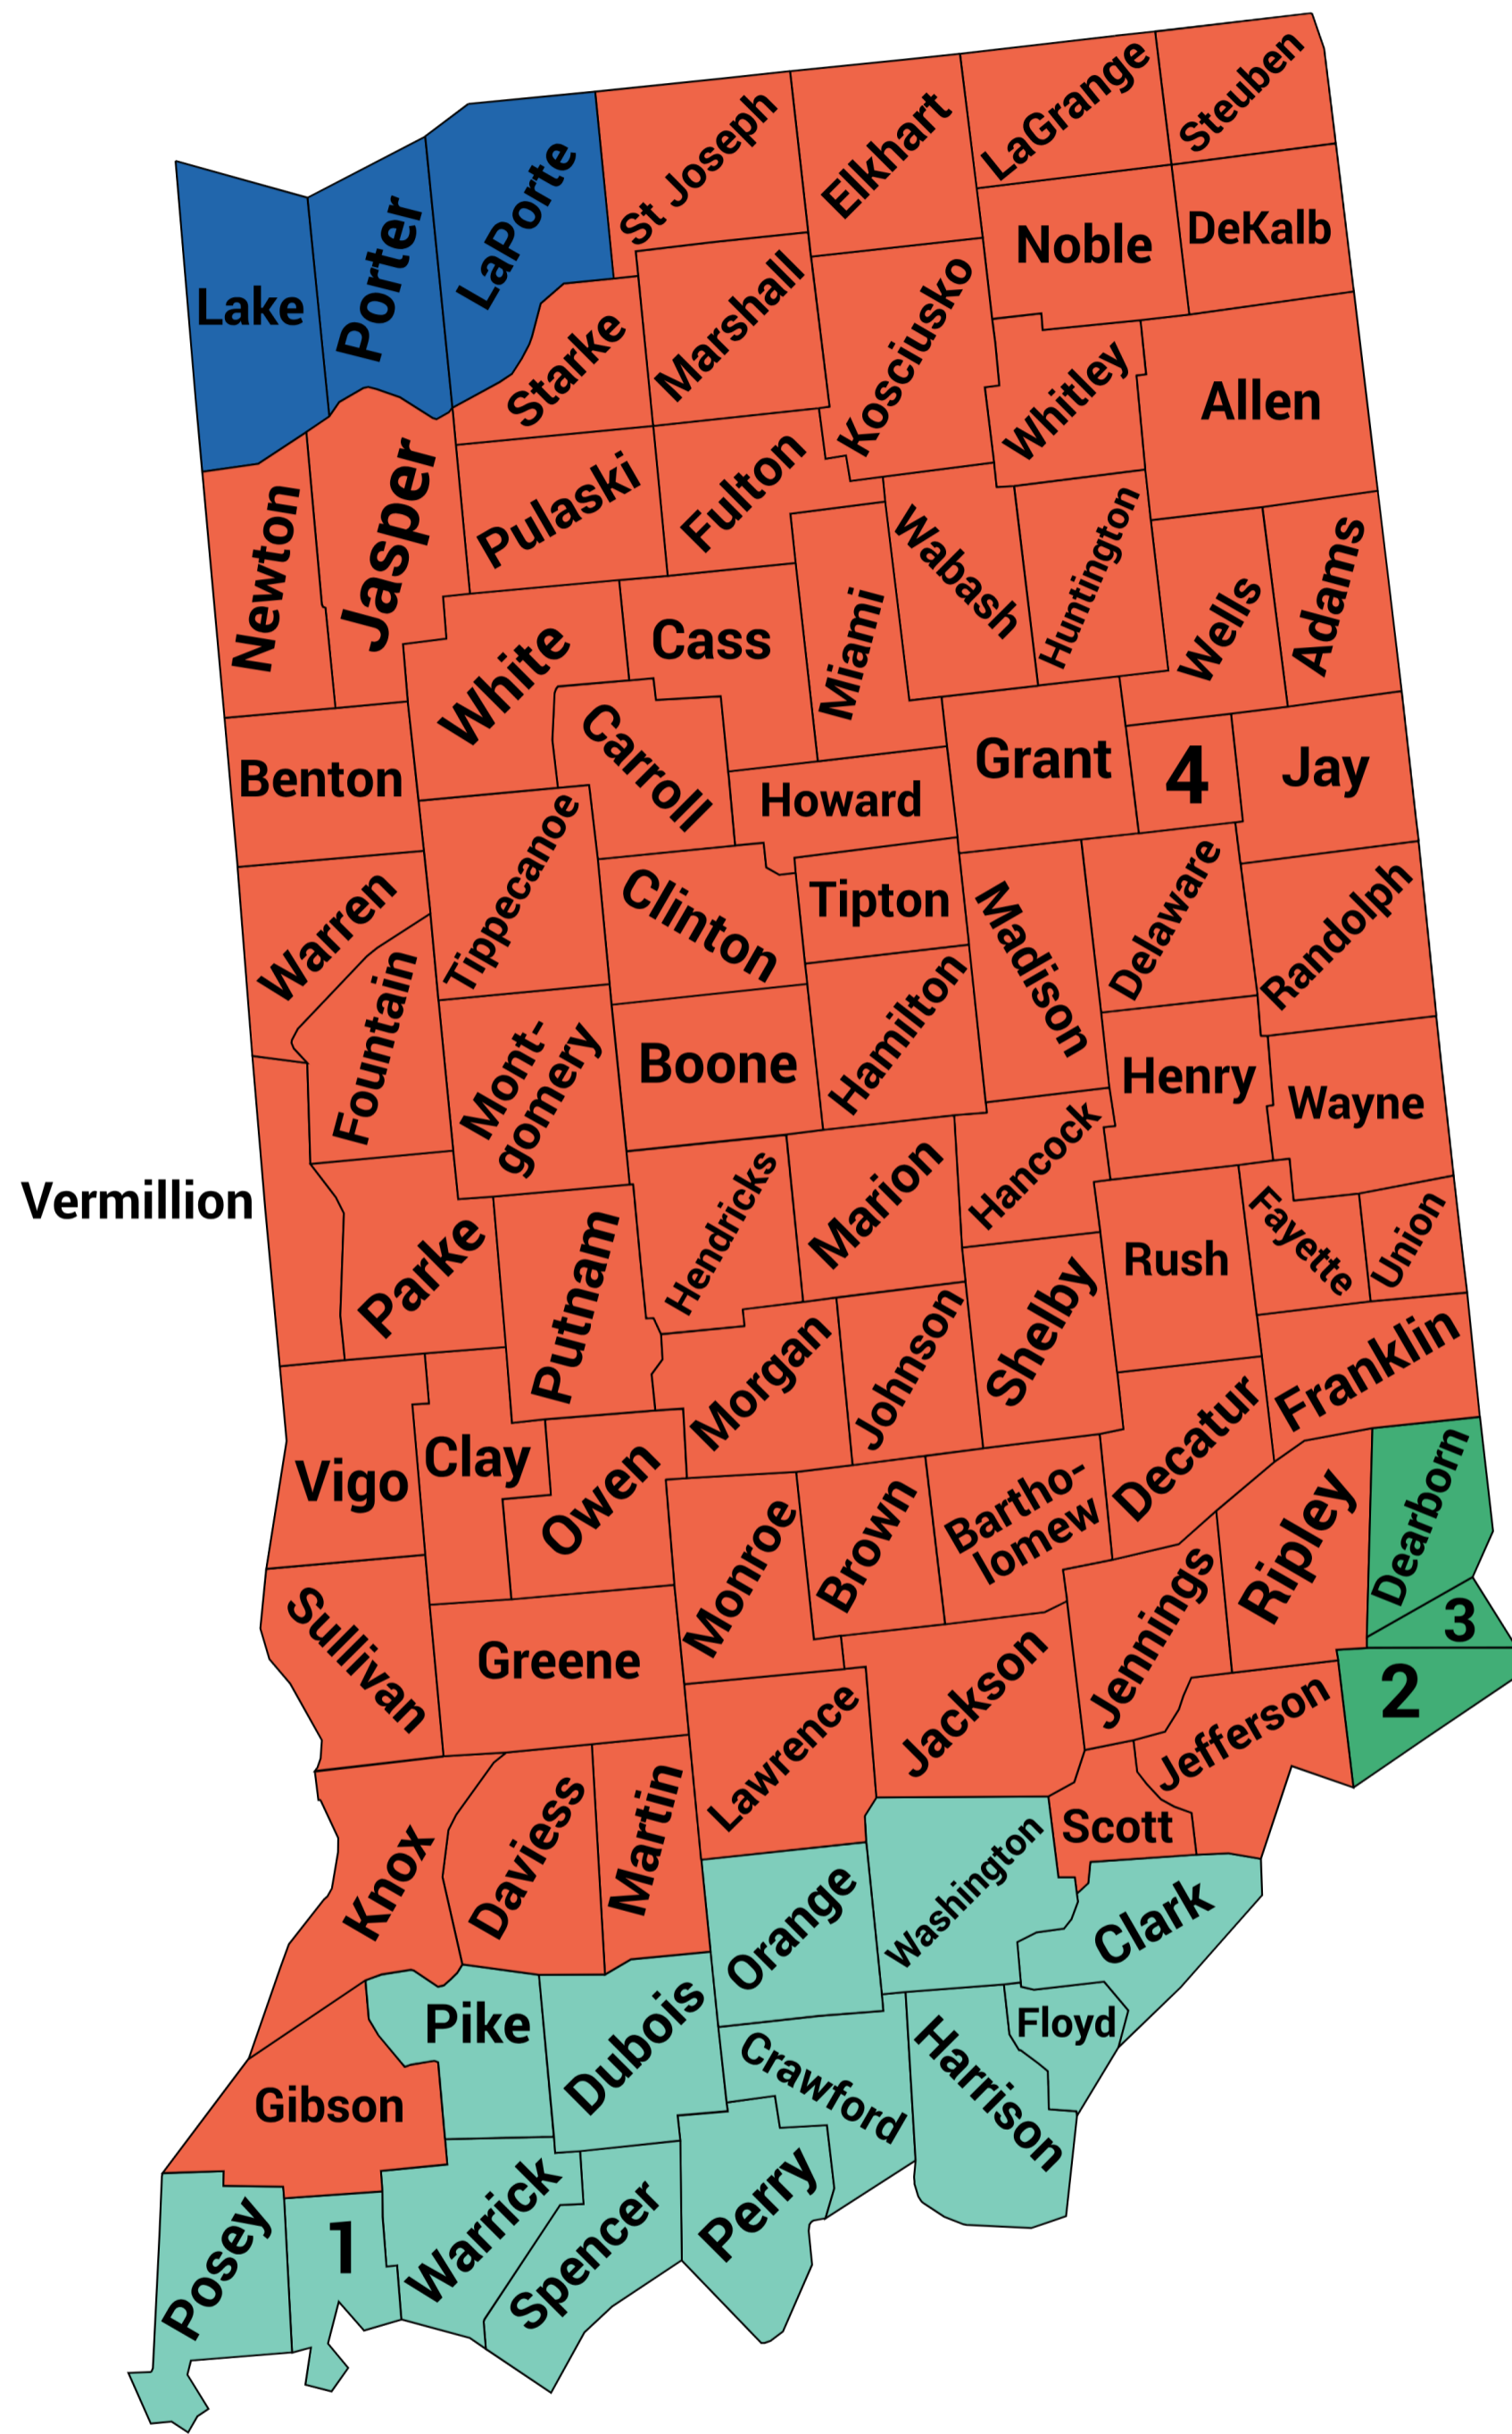

- 1 Vanderburgh
- 2 Switzerland
- 3 Ohio
- 4 Blackford

INDIANA

- KING LIGHTING, INC.
- LHI LIGHTING SALES
- LIGHT SOURCE
- PG ENLIGHTEN*

RSM

Fred Butler
*Daniel Christiano