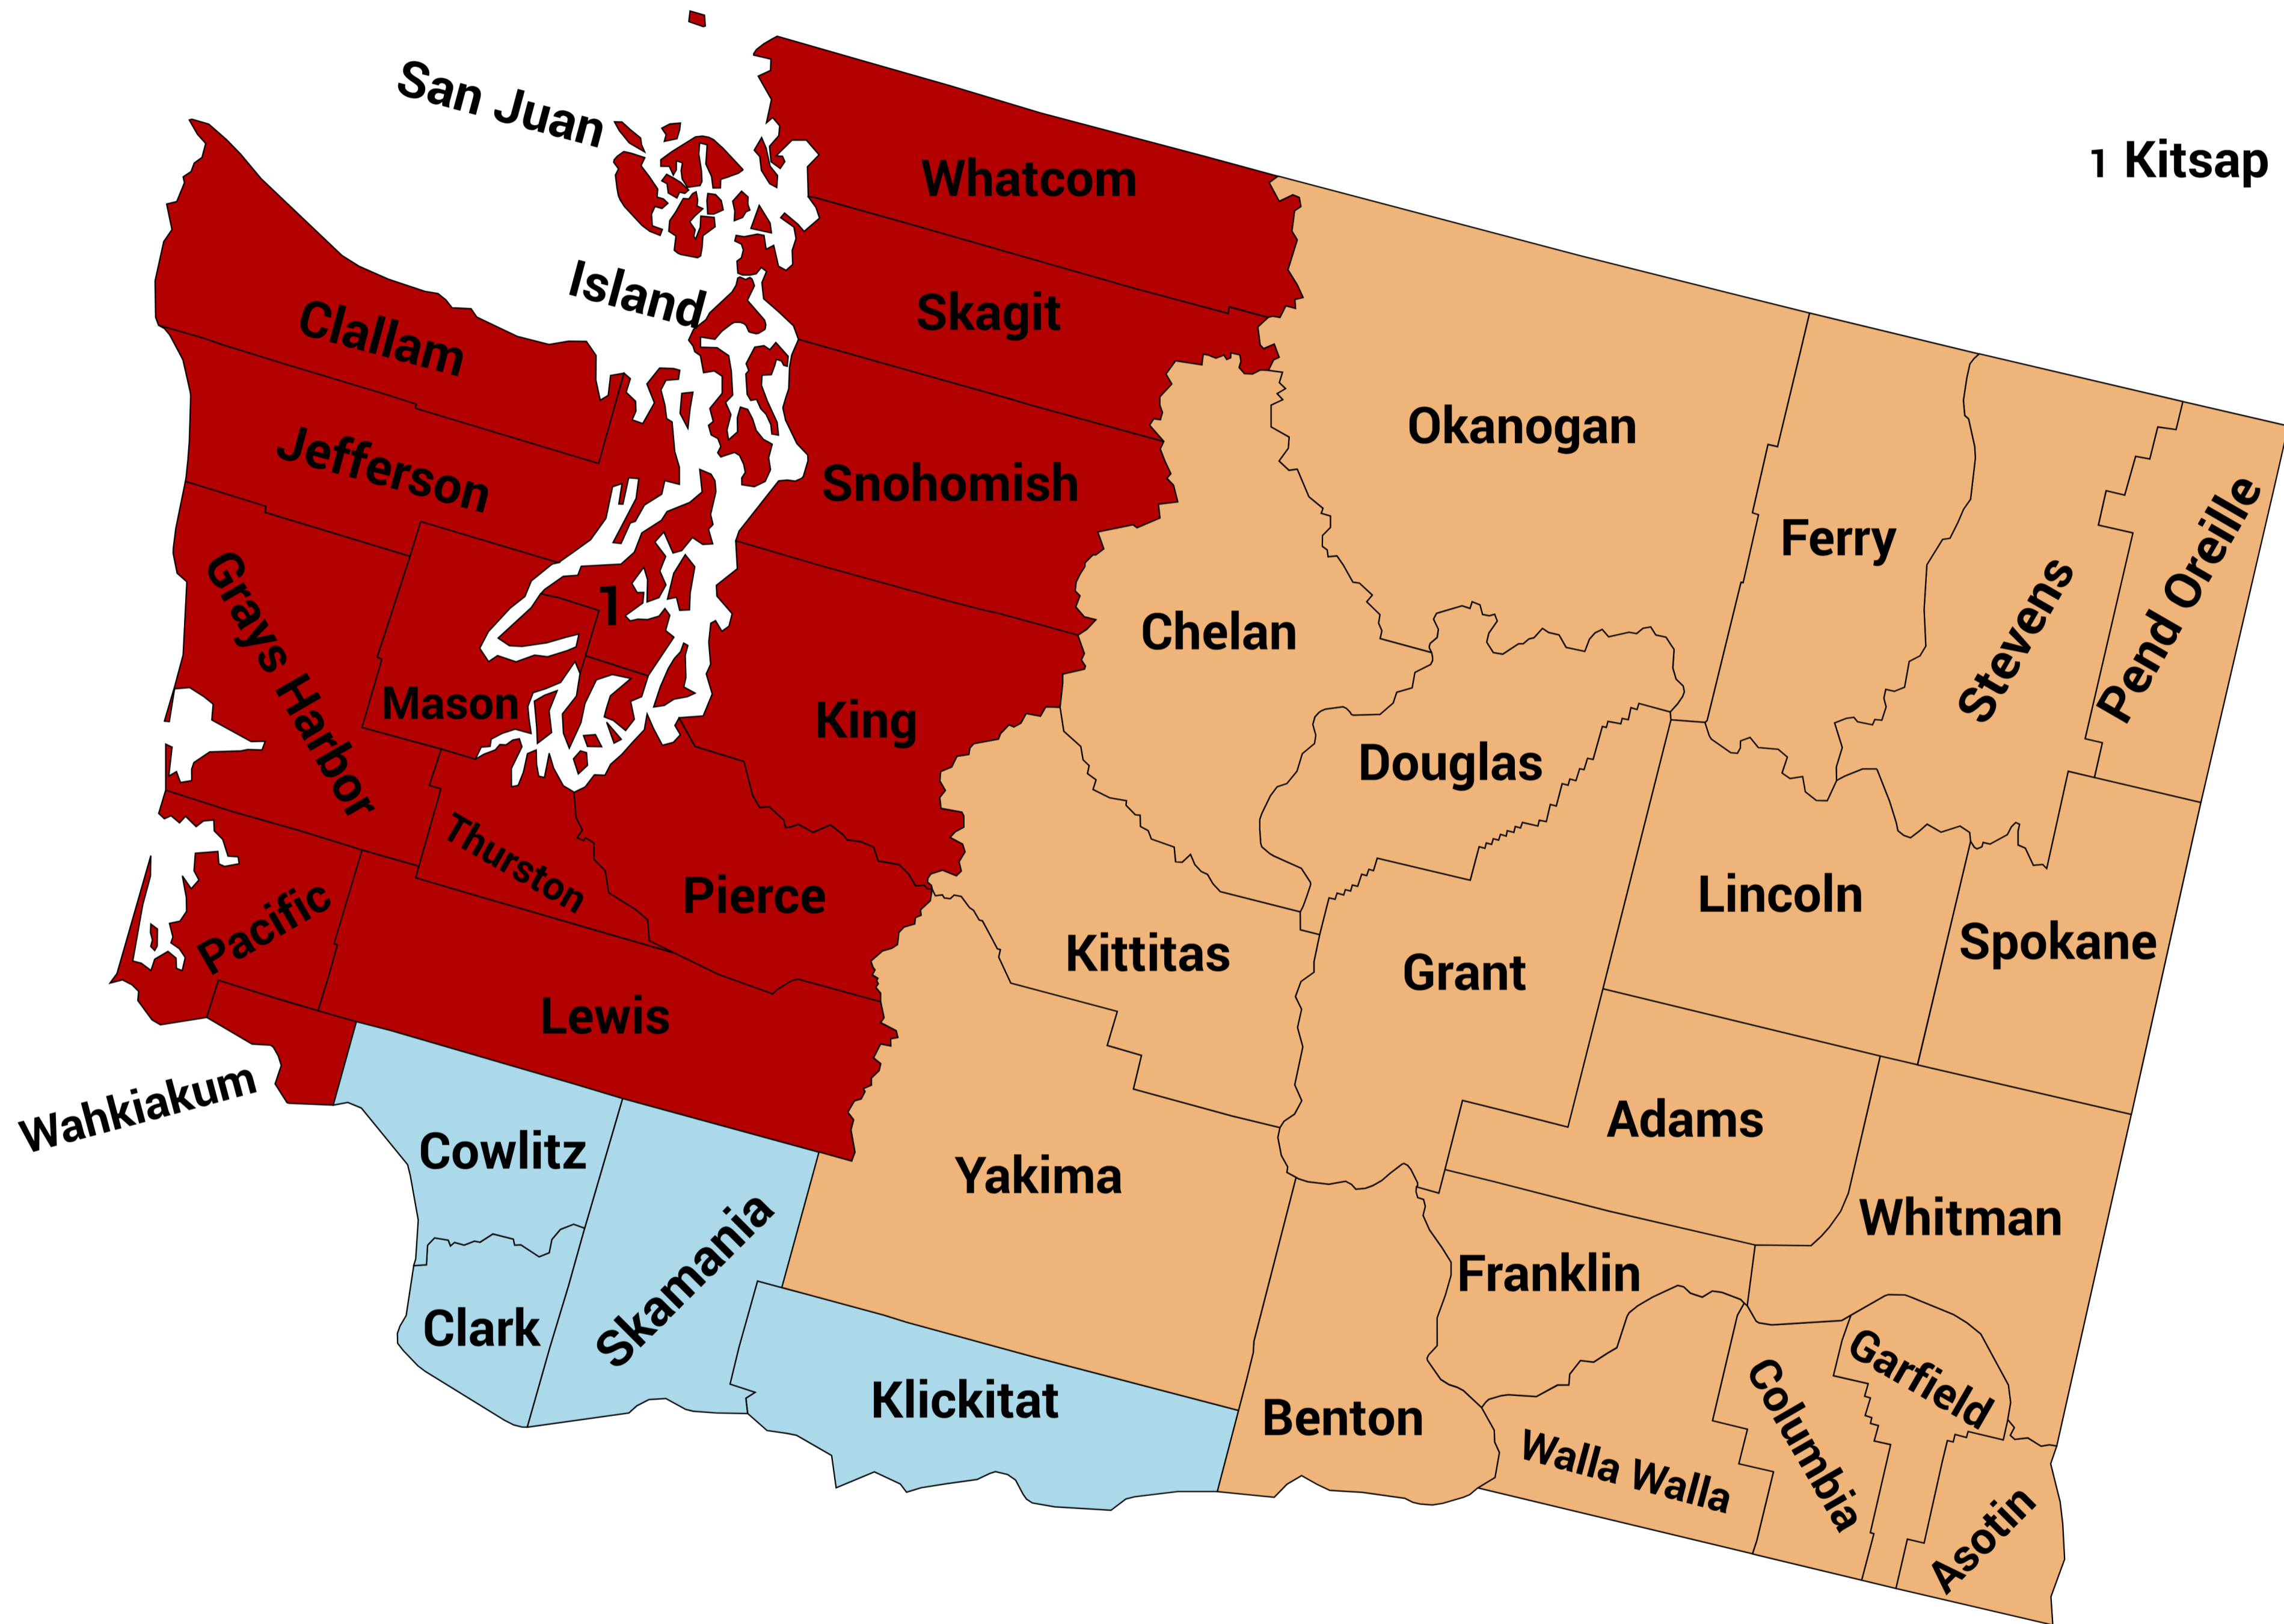

WASHINGTON

- ASSOCIATED LIGHTING REPS.*
- PACIFIC LIGHTING SYSTEMS (SEATTLE)
- PACIFIC LIGHTING SYSTEMS (SPOKANE)

RSM

- Wes Lane
- *Daniel Christiano