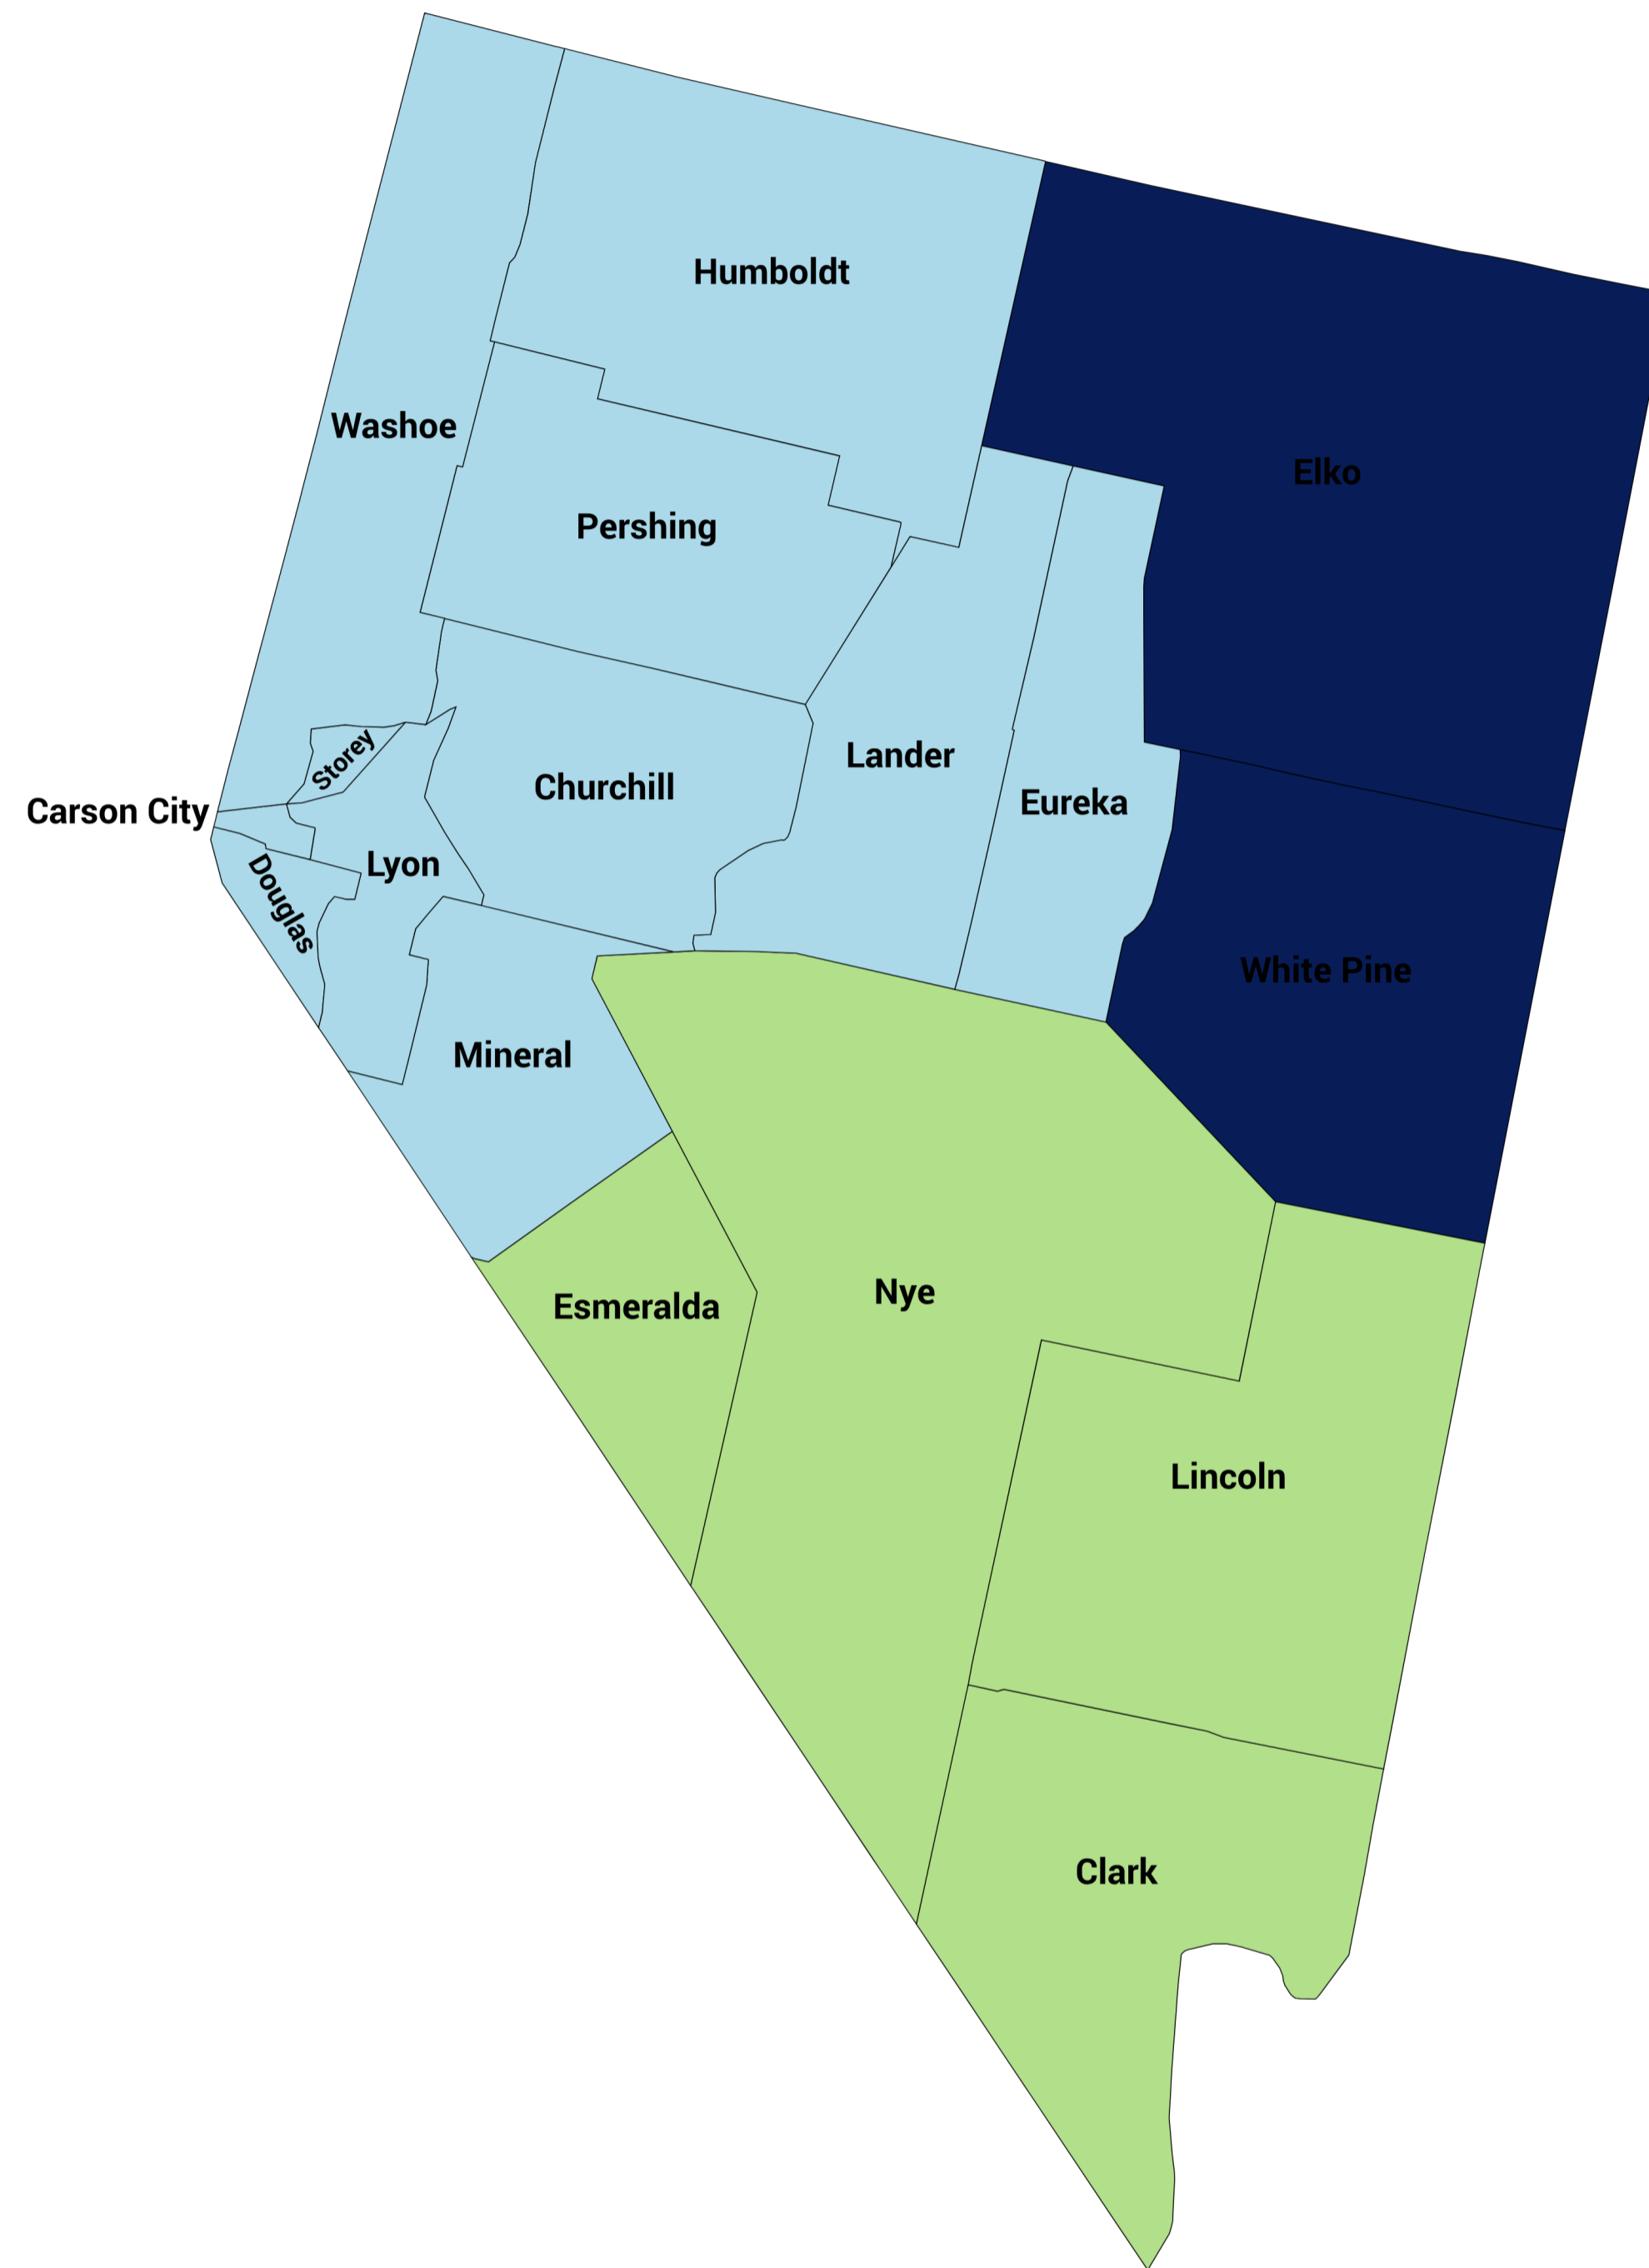

NEVADA

- ASSOCIATED LIGHTING REPS.
- DMA LIGHTING*
- NEVADA SALES AGENCY

RSM

Daniel Christiano
*Haley Kidd