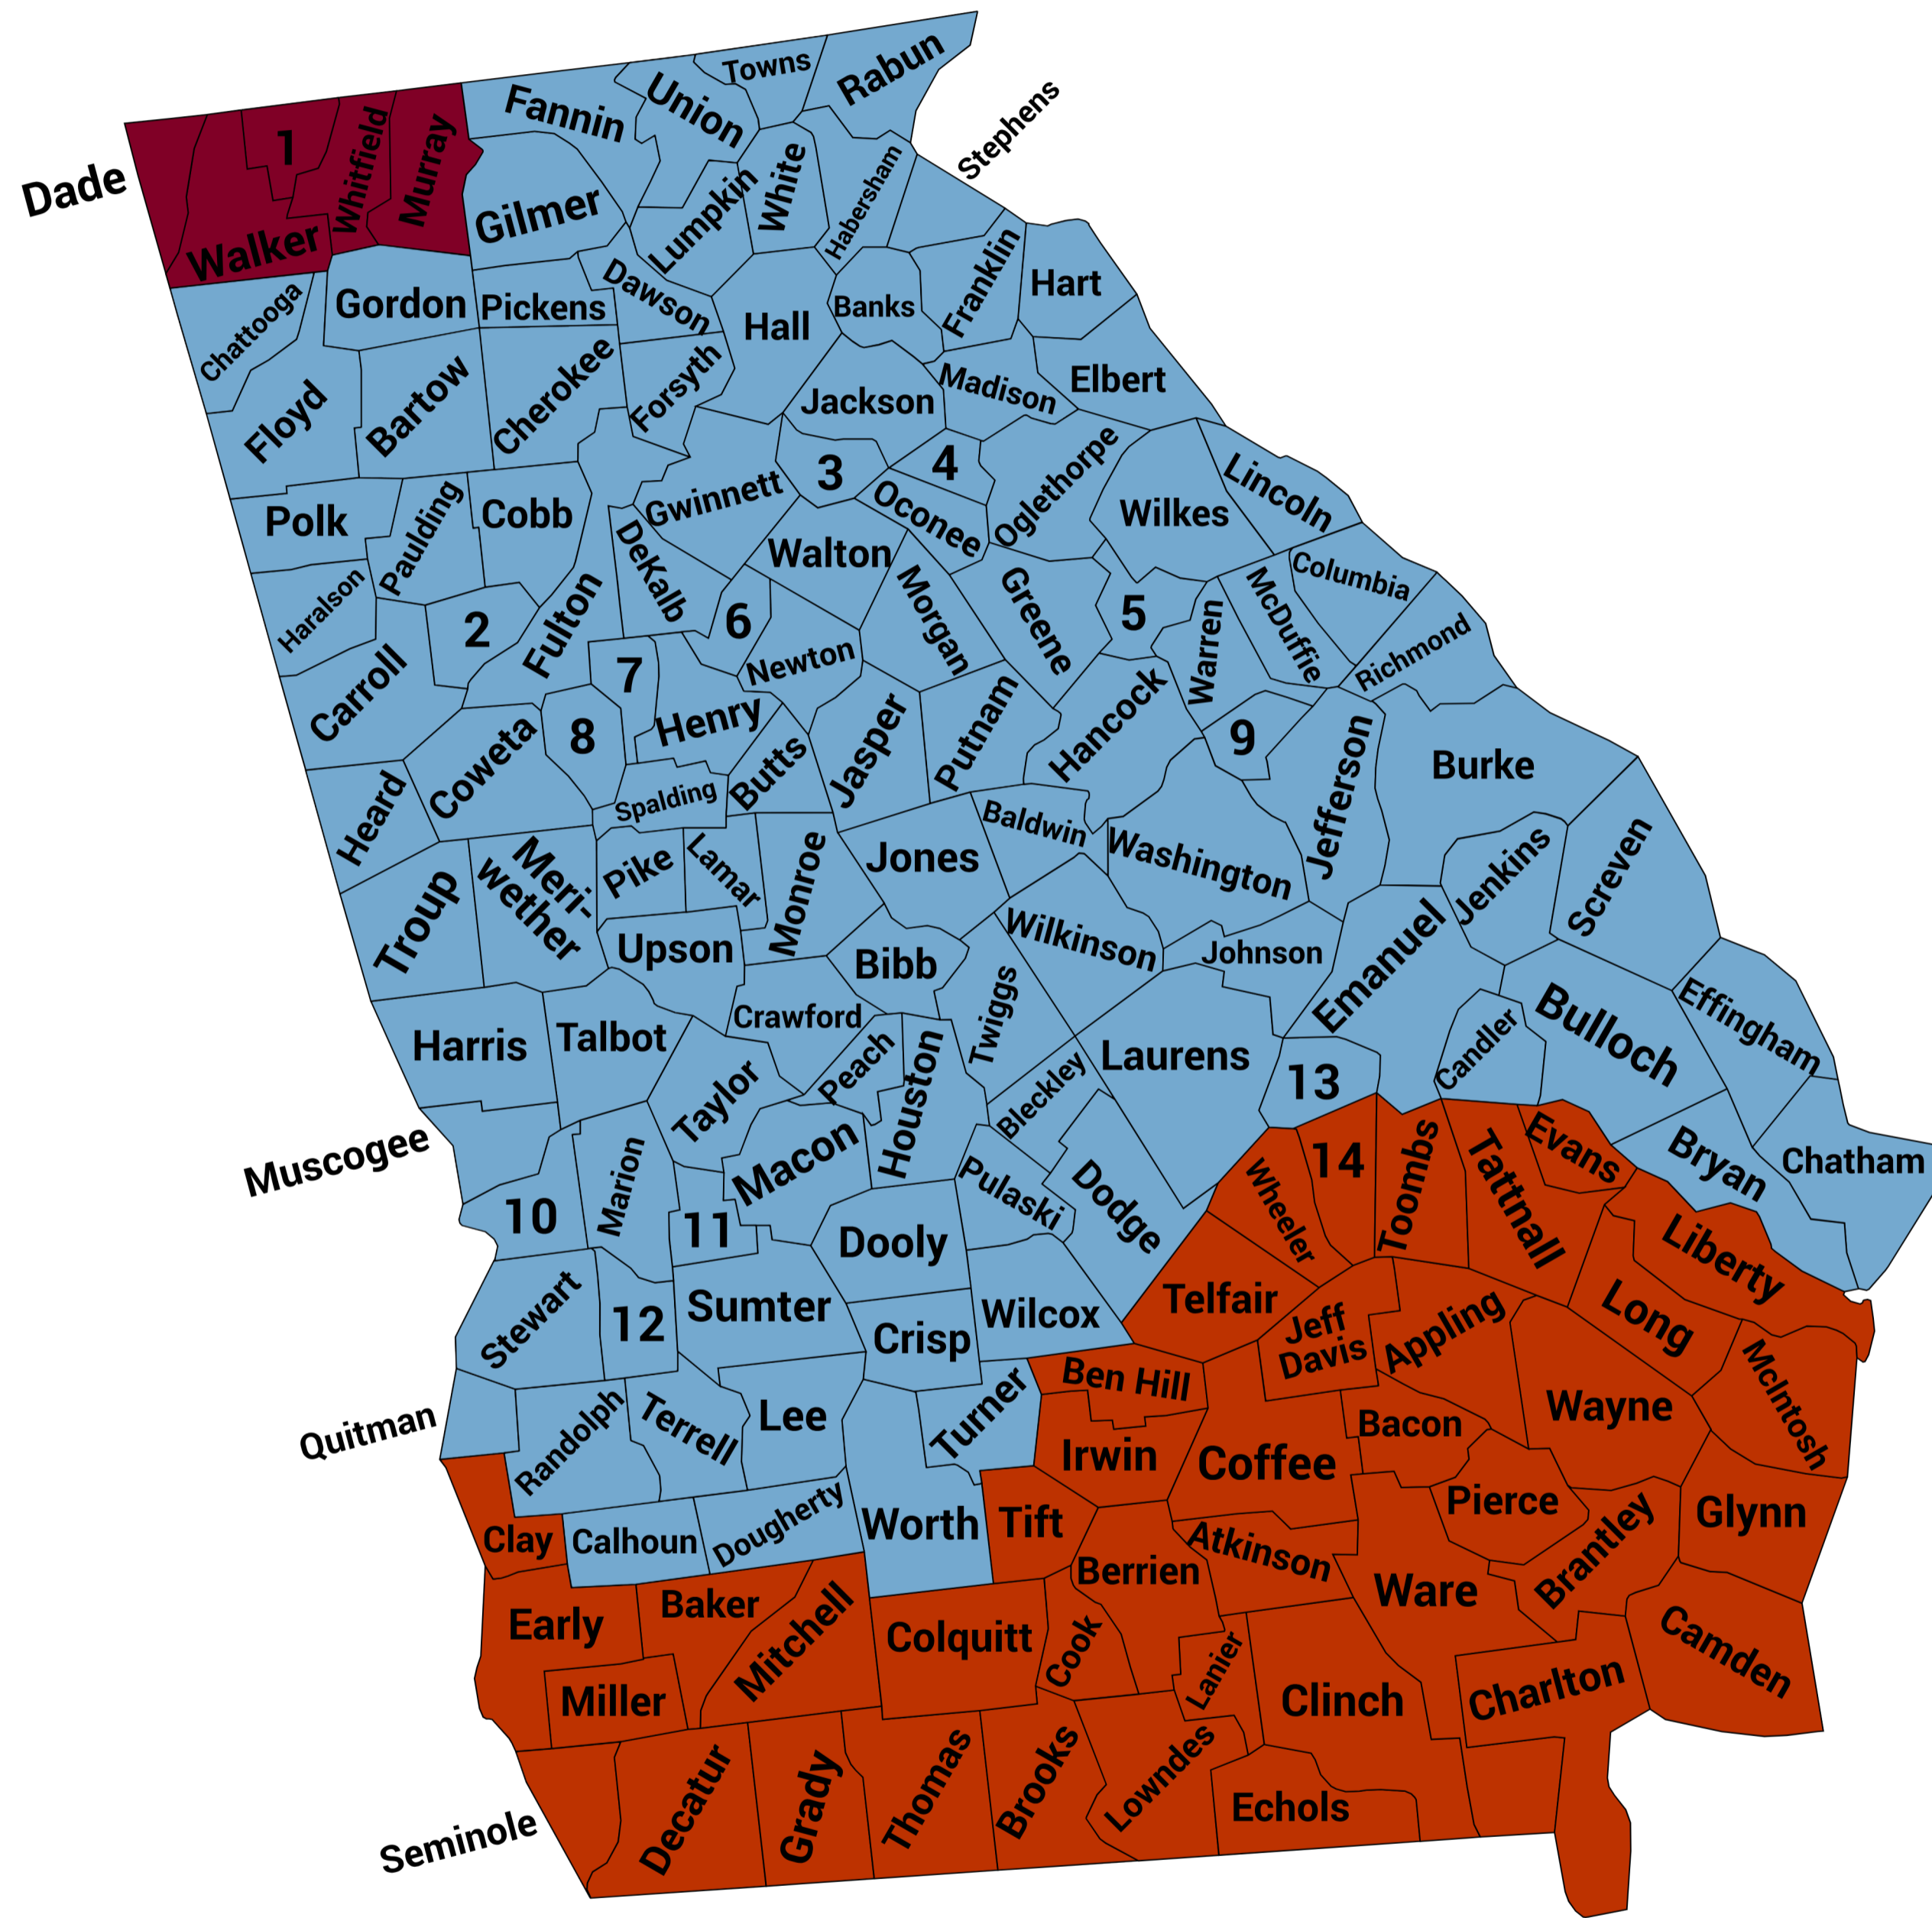

- 1 Catoosa
- 2 Douglas
- 3 Barrow
- 4 Clarke
- 5 Taliaferro
- 6 Rockdale
- 7 Clayton
- 8 Fayette
- 9 Glascock
- 10 Chattahoochee
- 11 Schley
- 12 Webster
- 13 Treutlen
- 14 Montgomery

GEORGIA

- ARCHITECTURAL SALES & ILLUMINATION*
- LIGHTING ASSOCIATES
- LIGHTING TRENDS CHATTANOOGA*

RSM

Daniel Christiano
*Fred Butler