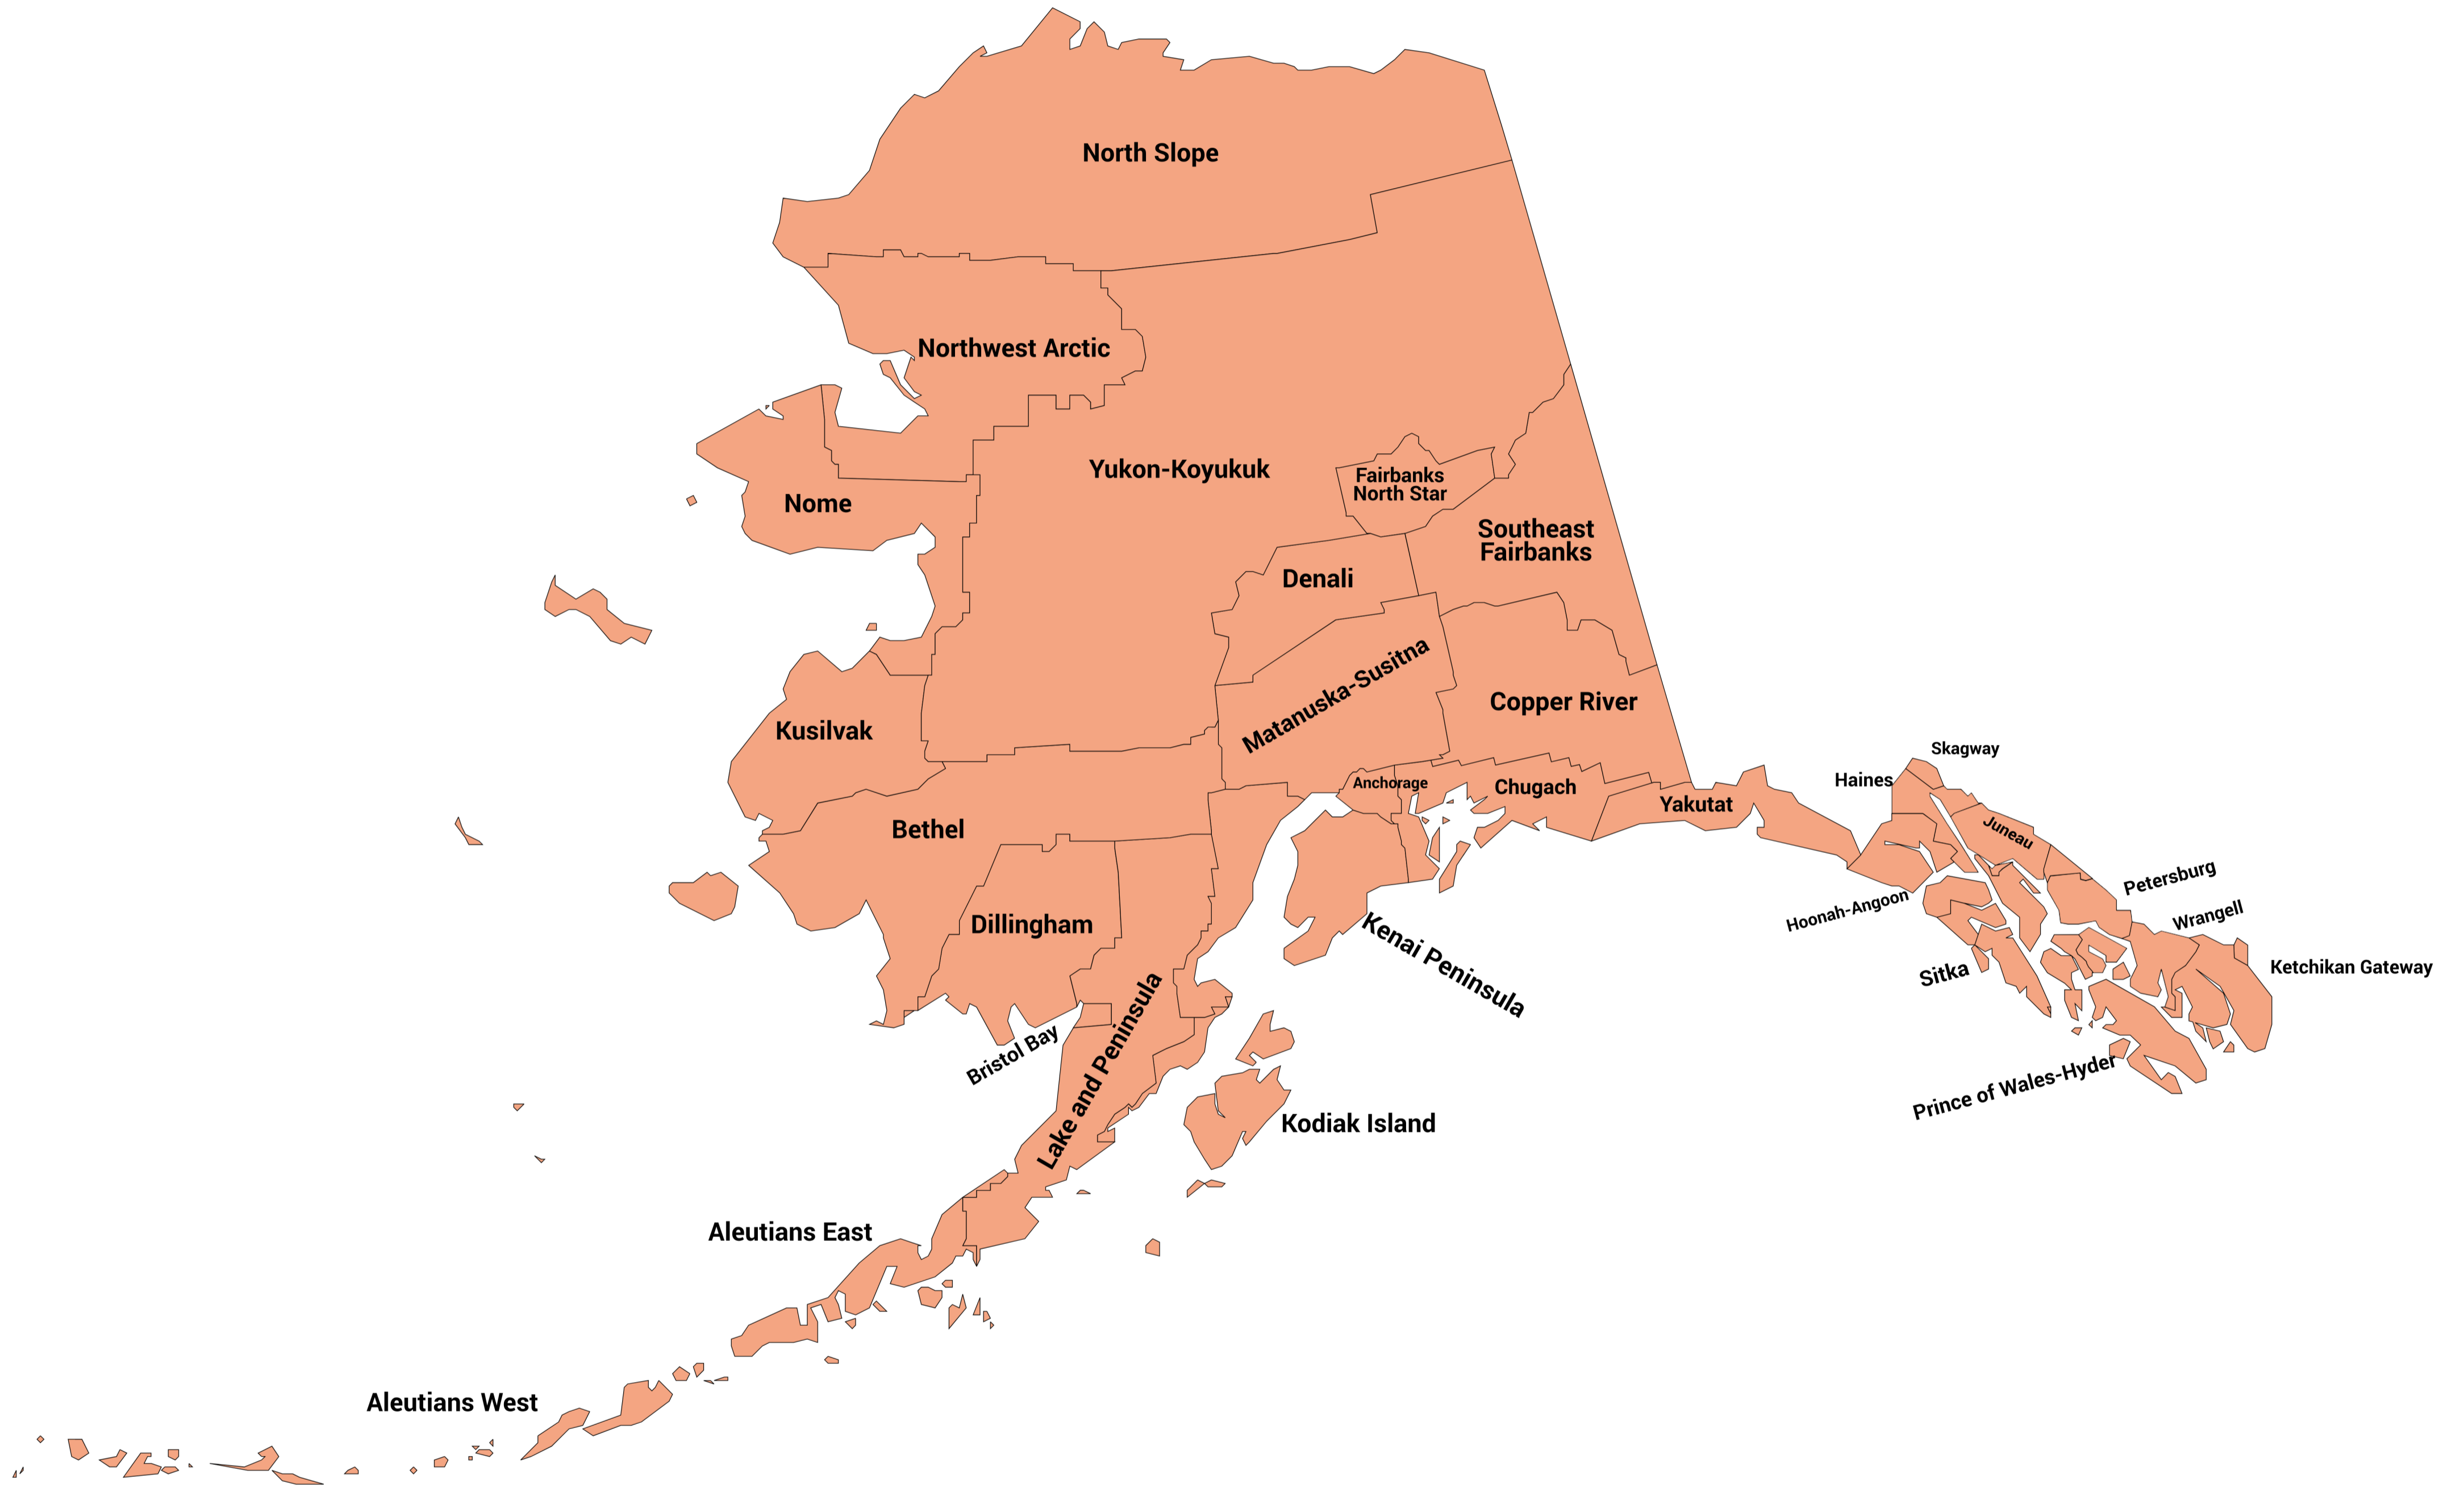

ALASKA

ALASKA ARCHITECTURAL

RSM

Haley Kidd