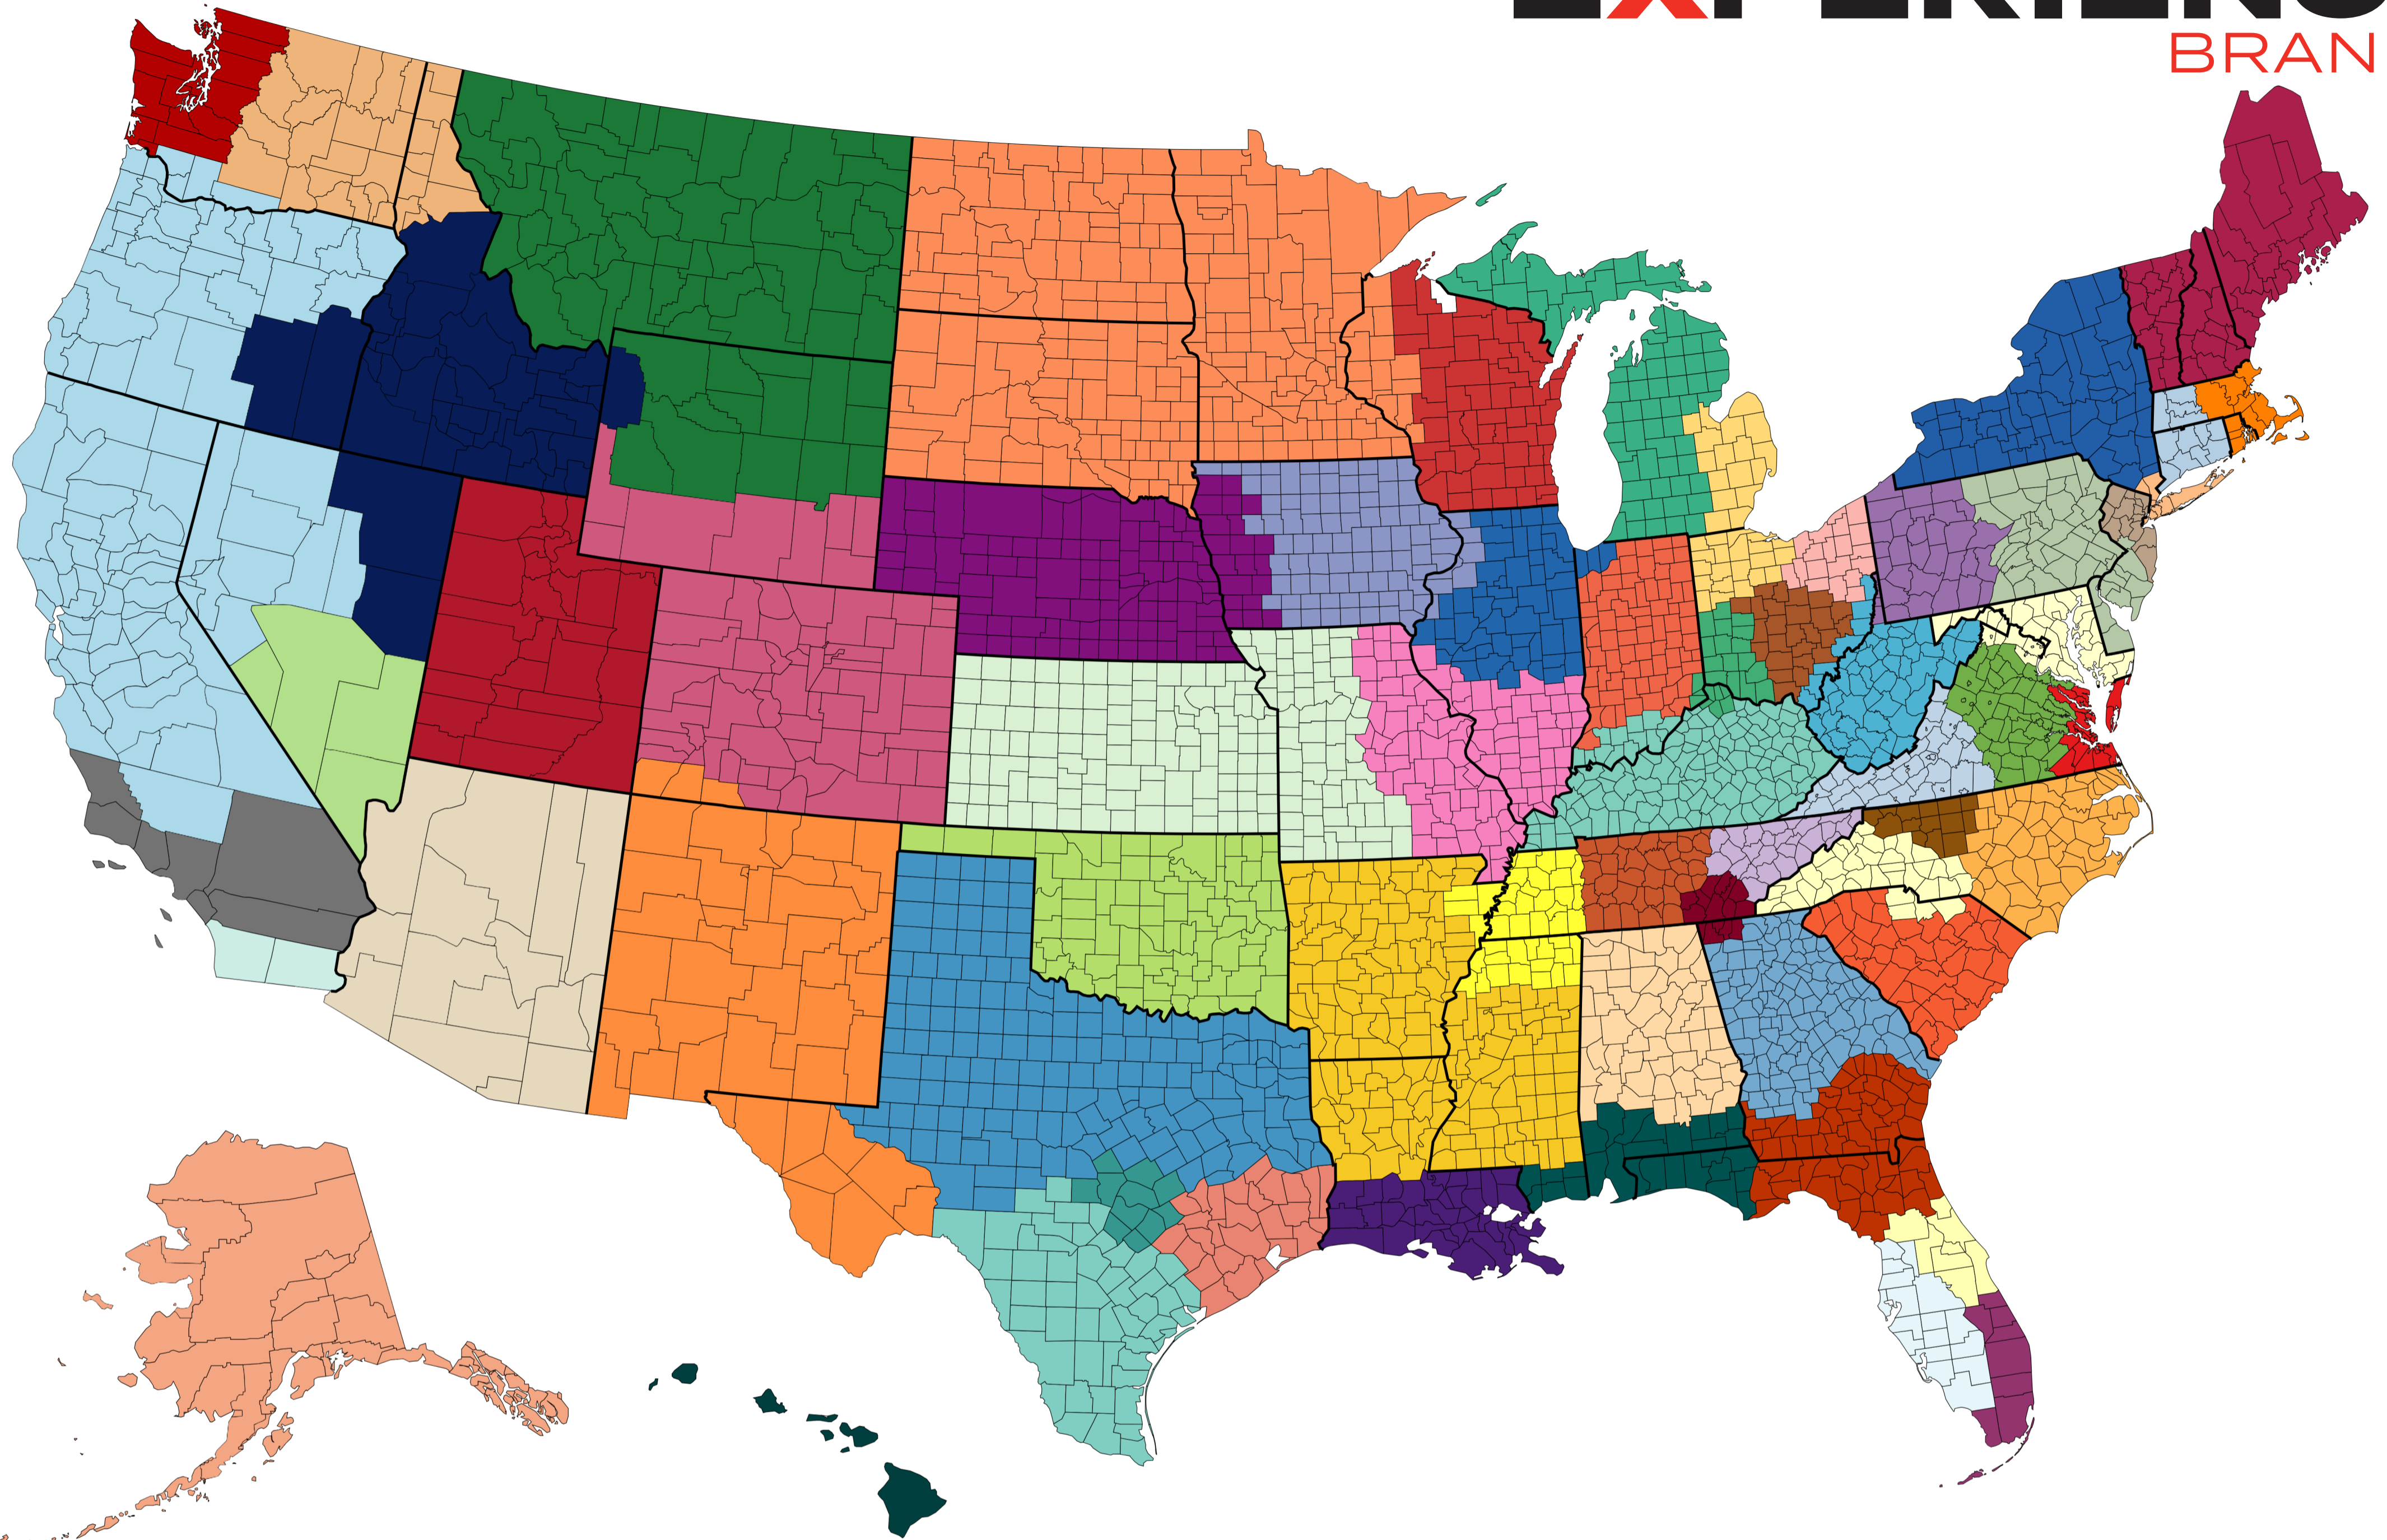

EXPERIENCE® BRANDS

Click on any state to see counties:

ALABAMA - AMA LIGHTING - AMA LIGHTING (Panhandle)	FLORIDA - AMA LIGHTING (Panhandle) - LANDRETH - ARCHITECTURAL SALES & ILLUMINATION - ENVISION - INFINITY ARCHITECTURAL LIGHTING	IOWA - CENTRAL SALES LIGHTING SYSTEMS - CENTRAL SALES LIGHTING ALLIANCE	MINNESOTA JTH LIGHTING ALLIANCE (MN)	NEW MEXICO RESOURCE LIGHTING	PENNSYLVANIA - ARCHITECTURAL LIGHTING SALES, INC. - DIVERSIFIED LIGHTING ASSOCIATES	UTAH QUANTUM LIGHTING GROUP, INC.
ALASKA ALASKA ARCHITECTURAL	GEORGIA - ARCHITECTURAL SALES & ILLUMINATION - LIGHTING TRENDS CHATTANOOGA - LIGHTING ASSOCIATES	KANSAS MERCER-ZIMMERMAN, INC.	MISSISSIPPI - CURTIS STOUT - PERKINS-EVERITT - AMA LIGHTING	NEW YORK - ILLUMINATIONS, INC. - POINT SOURCE GROUP	RHODE ISLAND OMNI-LITE, INC.	VERMONT SWANEY LIGHTING ASSOCIATES, INC.
ARIZONA RC LURIE	HAWAII SUNBURST DESIGNS	KENTUCKY - LHI LIGHTING SALES - KING LIGHTING, INC.	MISSOURI - ST. LOUIS LIGHTING GROUP - MERCER-ZIMMERMANN, INC.	NORTH CAROLINA - BODWELL - R.L. VANSTORY Q. LIGHTING	SOUTH CAROLINA - CAL+D - BODWELL	VIRGINIA - LIGHTING VIRGINIA (RICHMOND) - LIGHTING VIRGINIA (VIRGINIA BEACH) - LIGHTING VIRGINIA (ROANOKE) - ONE SOURCE ASSOCIATES
ARKANSAS - CURTIS STOUT - PERKINS EVERITT	IDAHO - DMA LIGHTING - PACIFIC LIGHTING	LOUISIANA - CURTIS STOUT - WELLS-KEOWN & ASSOCIATES	MONTANA NORTHERN ROCKIES AGENCY, INC.	NORTH DAKOTA JTH LIGHTING ALLIANCE	SOUTH DAKOTA JTH LIGHTING ALLIANCE	WASHINGTON - ASSOCIATED LIGHTING REPS. - PACIFIC LIGHTING SYSTEMS (SEATTLE) - PACIFIC LIGHTING SYSTEMS (SPOKANE)
CALIFORNIA - ASSOCIATED LIGHTING REPS - DAVID SILVERMAN ASSOCIATES - SAN DIEGO LIGHTING ASSOCIATES	ILLINOIS - CENTRAL SALES LIGHTING ALLIANCE - PG ENLIGHTEN - ST. LOUIS LIGHTING GROUP	MAINE SWANEY LIGHTING	NEBRASKA CENTRAL SALES LIGHTING SYSTEMS	OHIO - GASSER-BUSH - KING LIGHTING, INC. - LIGHTING DYNAMICS (CLEVELAND) - LIGHTING DYNAMICS (COLUMBUS) - ROBERT S. KIMBALL ASSOCIATES, INC.	TENNESSEE - LIGHTING TRENDS CHATTANOOGA - DESIGN LIGHT - LIGHTING TRENDS KNOXVILLE - PERKINS-EVERITT	WEST VIRGINIA ROBERT S. KIMBALL ASSOCIATES, INC.
COLORADO - THE LIGHTING AGENCY - RESOURCE LIGHTING	INDIANA - LIGHT SOURCE - PG ENLIGHTEN - KING LIGHTING, INC. - LHI LIGHTING SALES	MARYLAND ONE SOURCE ASSOCIATES	NEVADA - NEVADA SALES AGENCY - ASSOCIATED LIGHTING REPS. - DMA LIGHTING	OKLAHOMA TRIPLE C COMPANIES	TEXAS - ARCHITECTURAL LIGHTING ALLIANCE - LAI HOUSTON - RESOURCE LIGHTING - SPECTRUM LIGHTING - SPECTRUM LIGHTING - AUSTIN	WISCONSIN - JTH LIGHTING ALLIANCE (MN) - JTH LIGHTING ALLIANCE (WI)