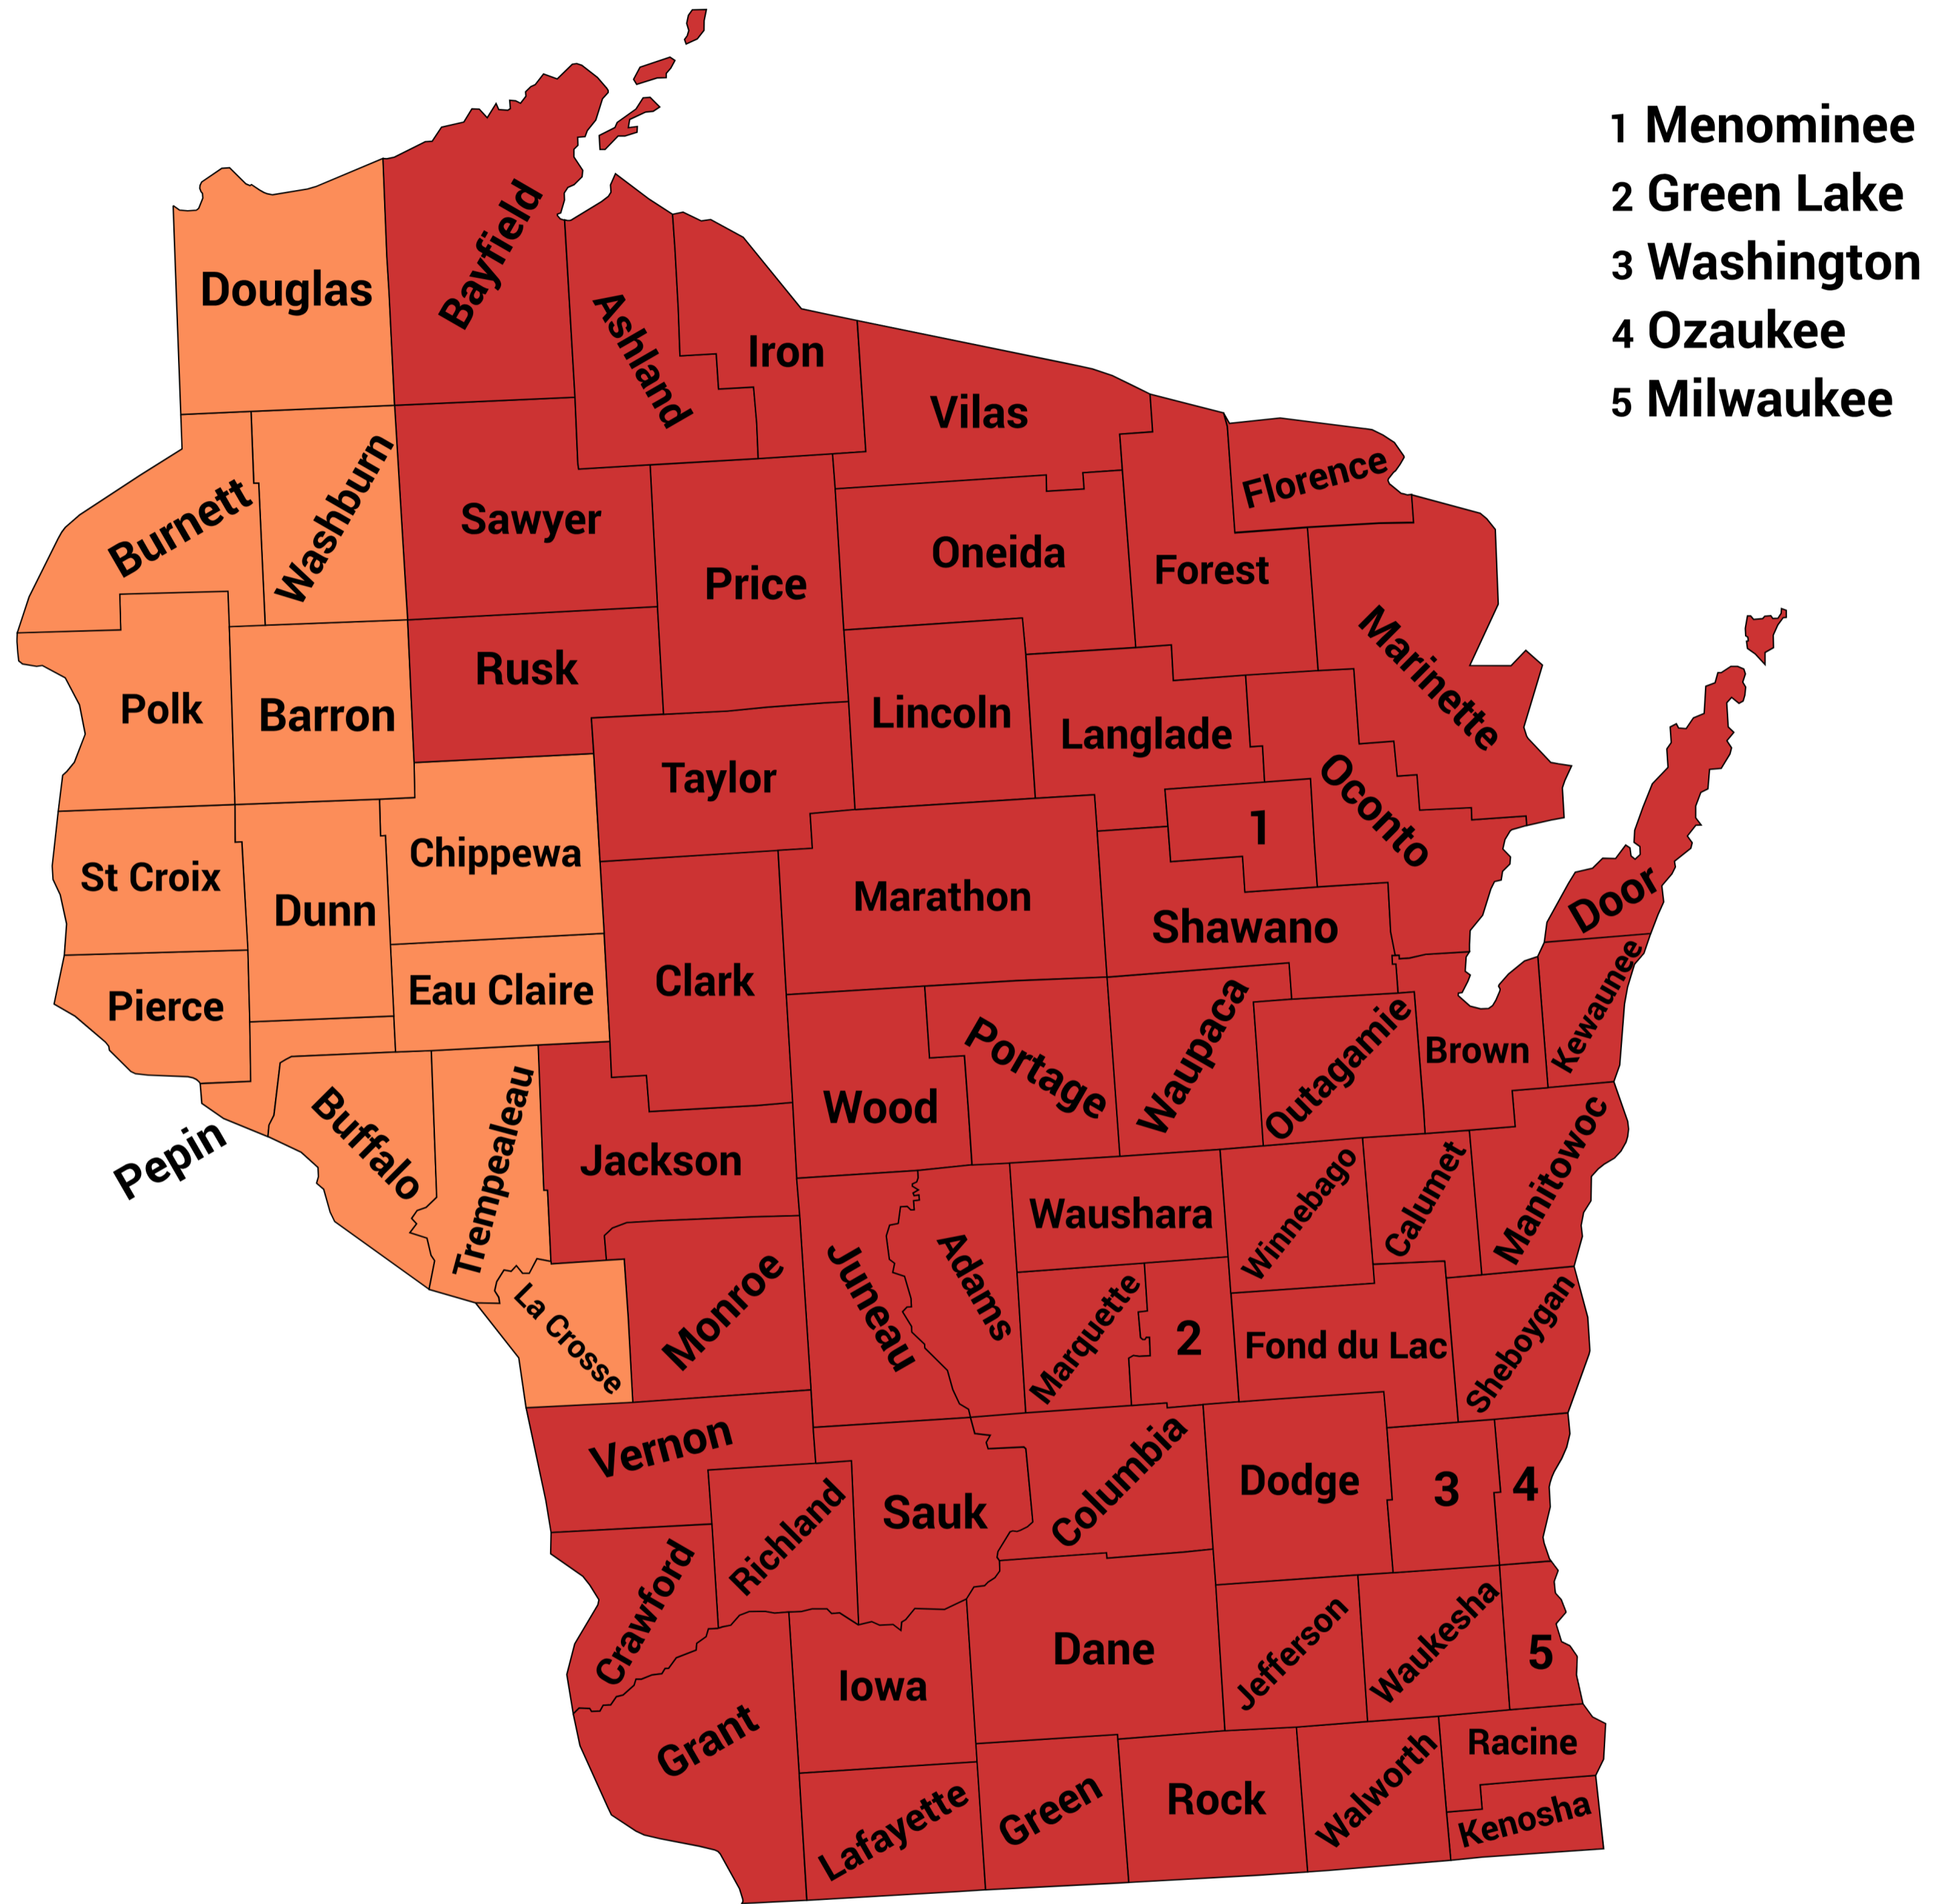

WISCONSIN

- JTH LIGHTING ALLIANCE (MN)
- JTH LIGHTING ALLIANCE (WI)

RSM

Fred Butler