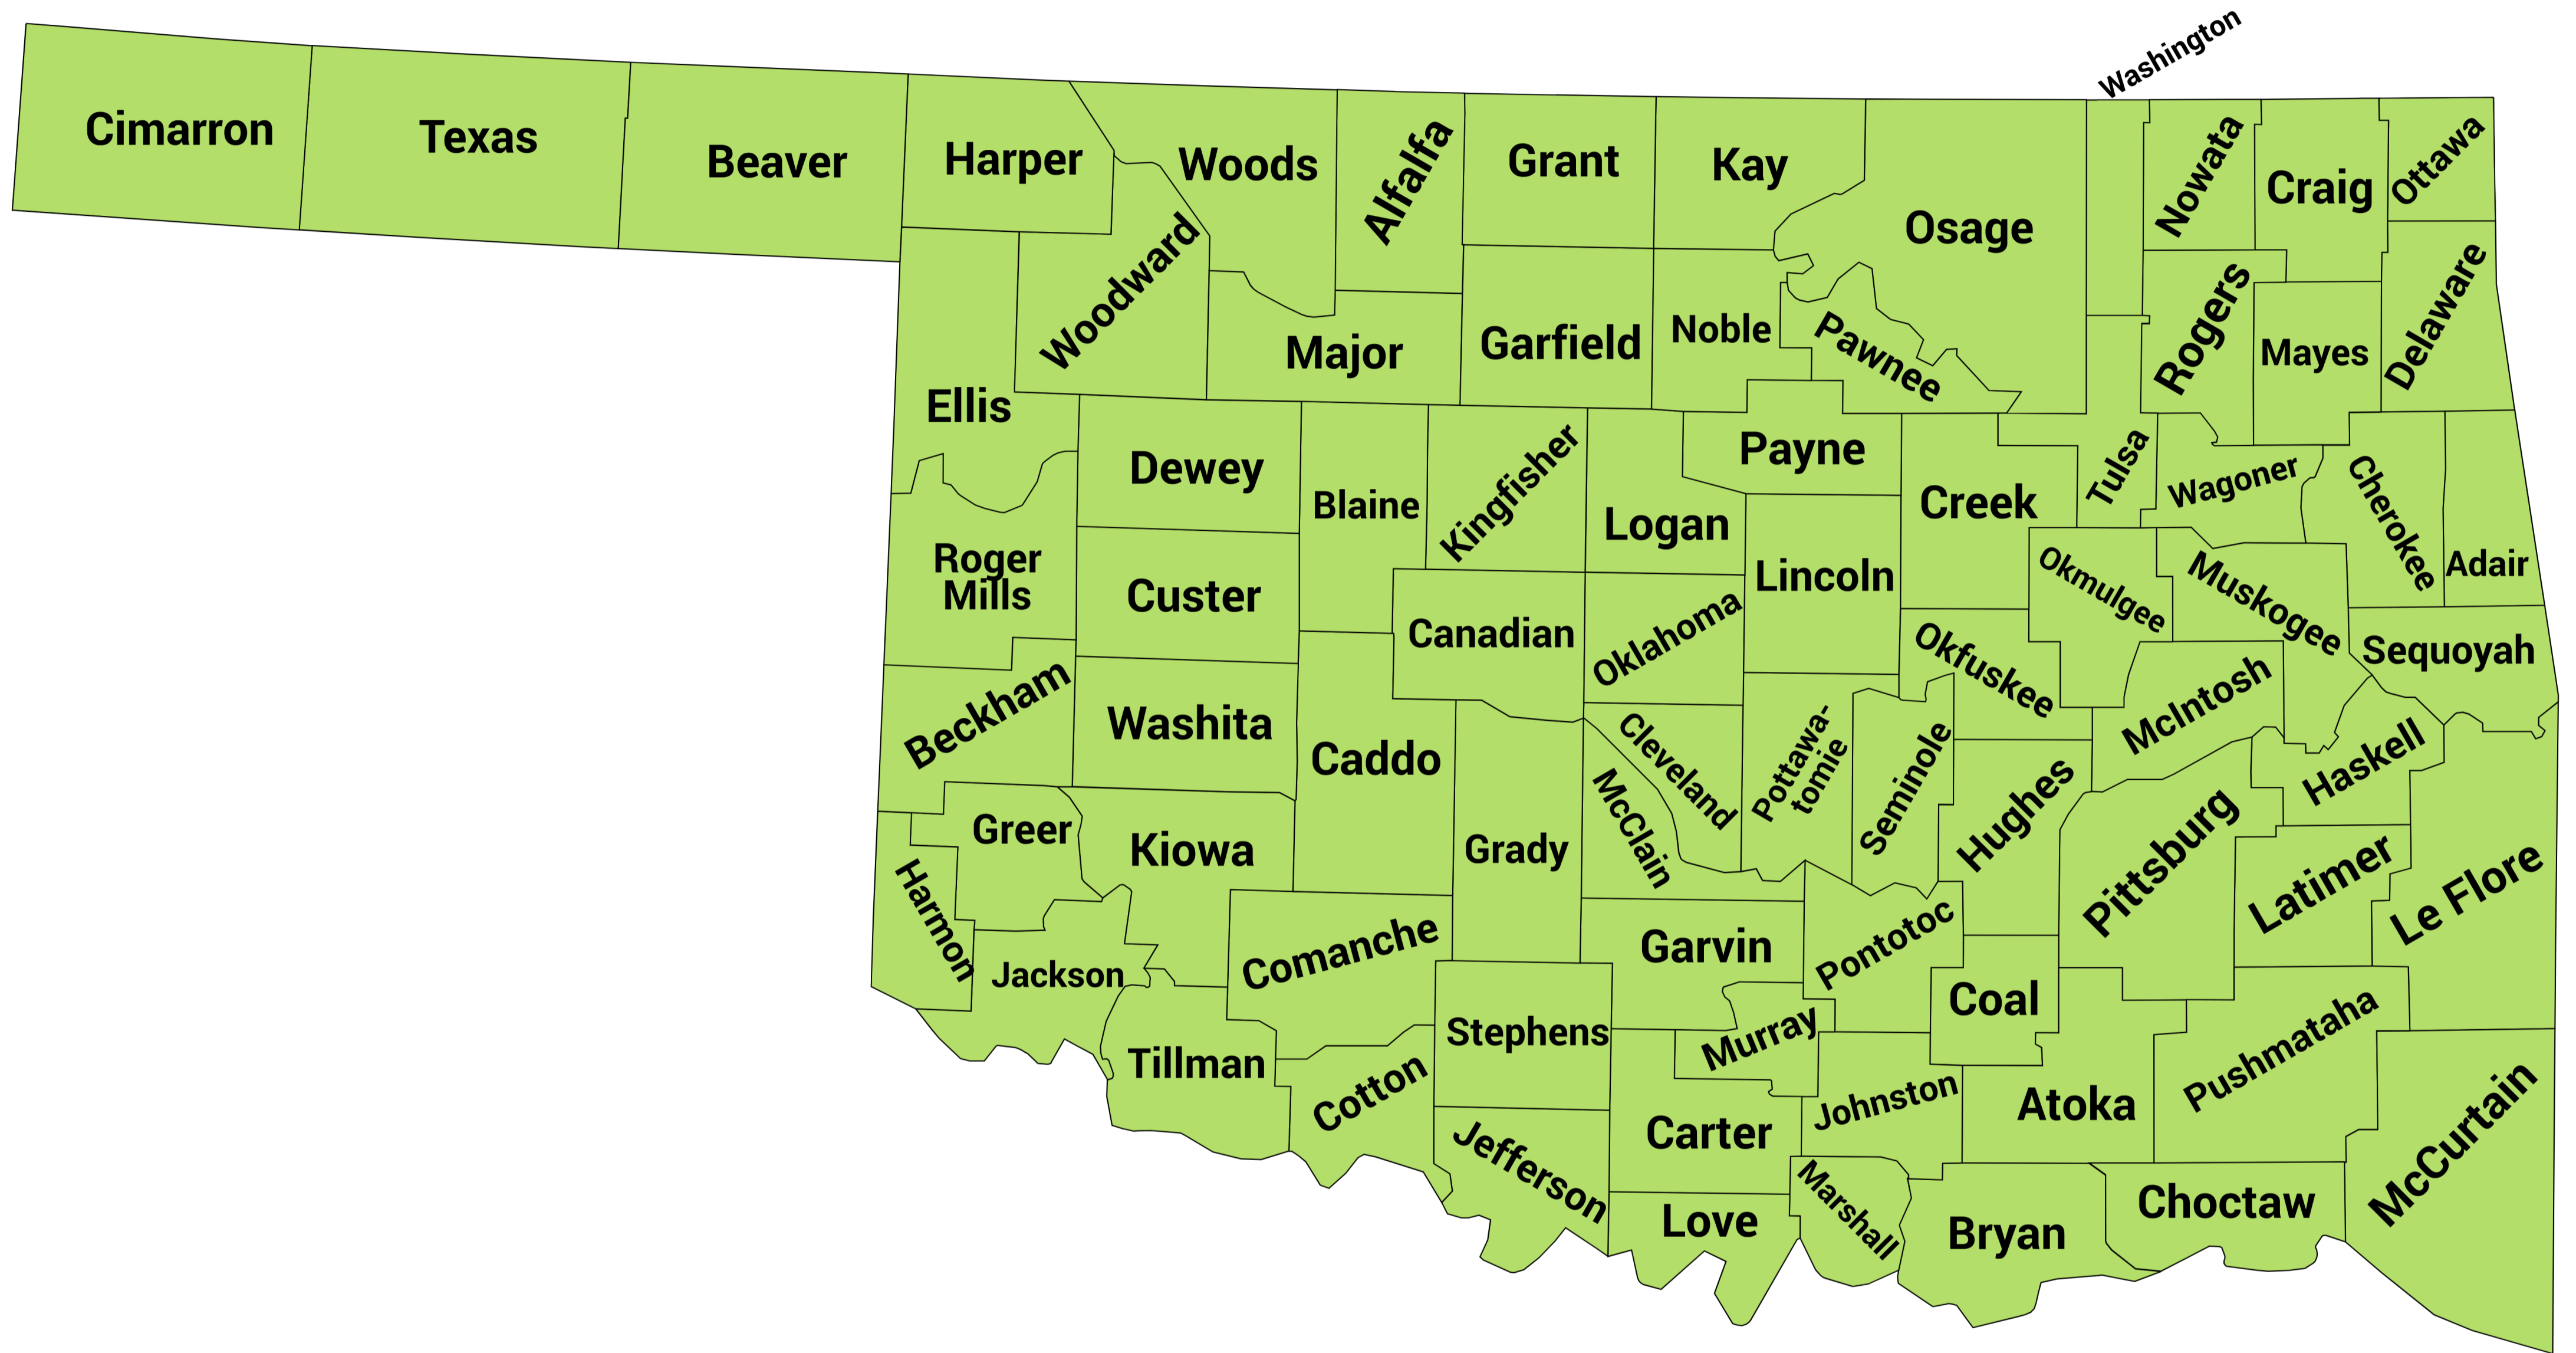

OKLAHOMA

TRIPLE C COMPANIES

RSM

Fred Butler