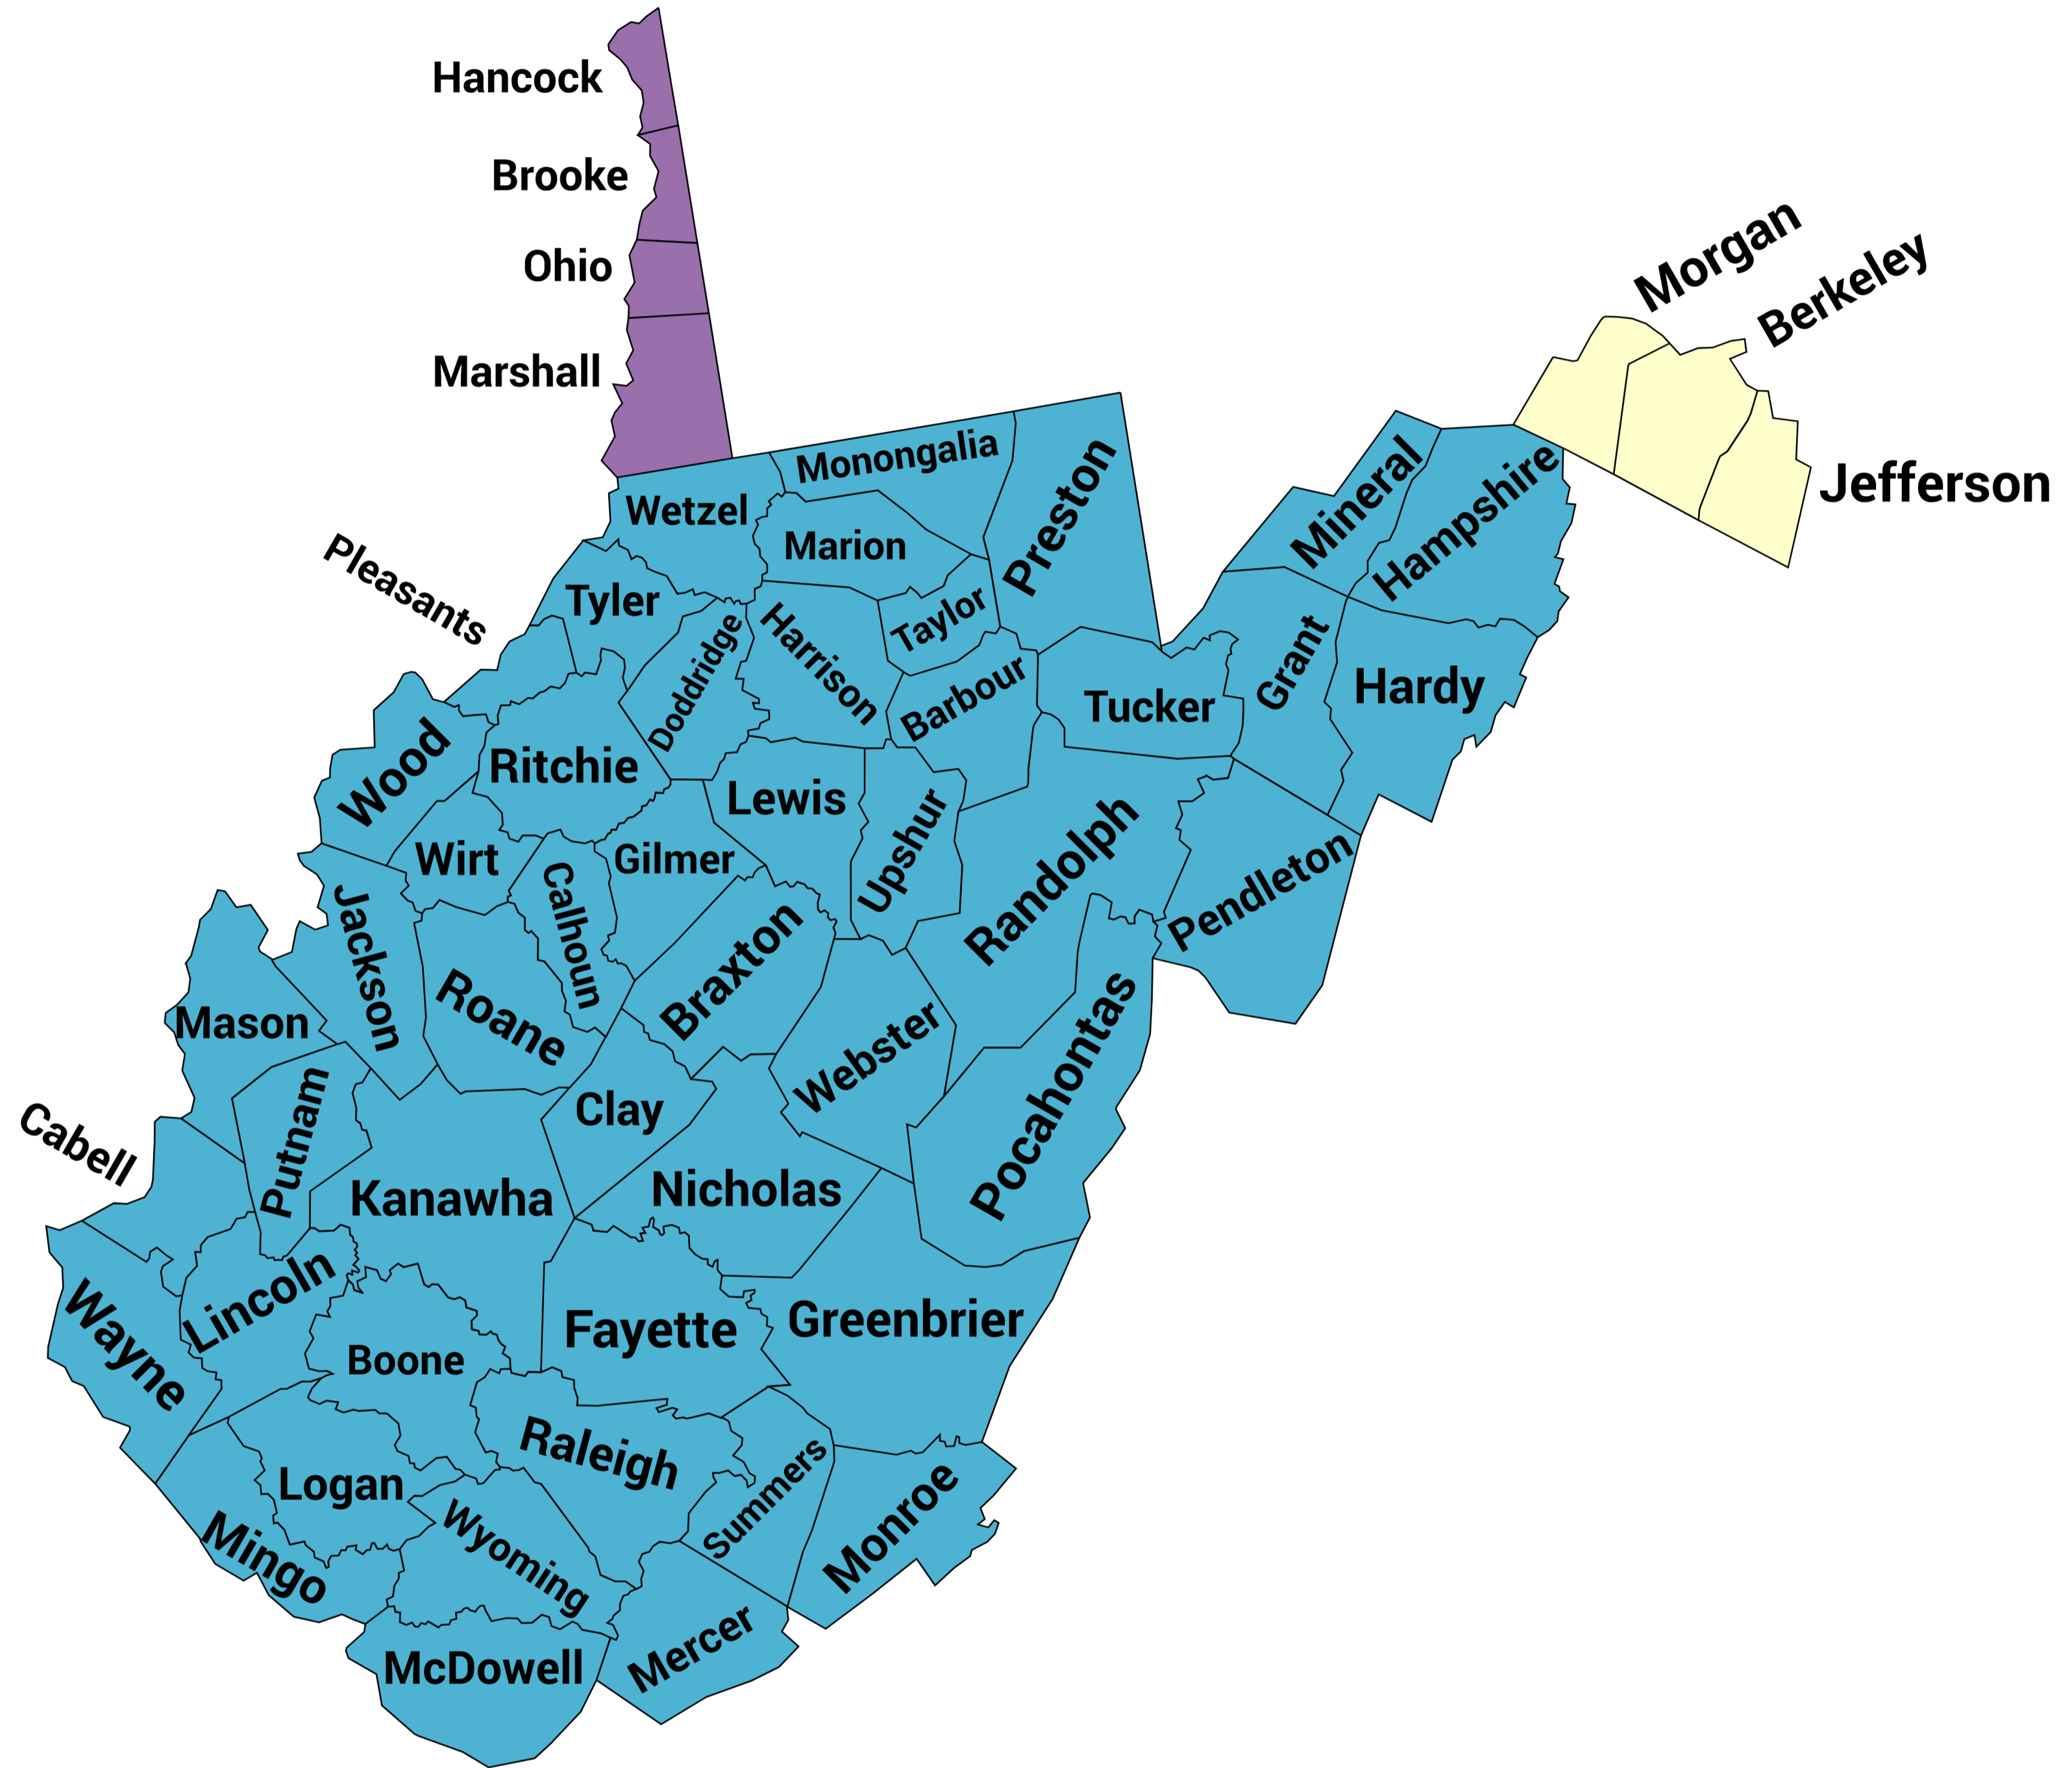

WEST VIRGINIA

- ARCHITECTURAL LIGHTING SALES, INC
- ONE SOURCE ASSOCIATES
- ROBERT S. KIMBALL ASSOCIATES, INC.

RSM

Pete Neal