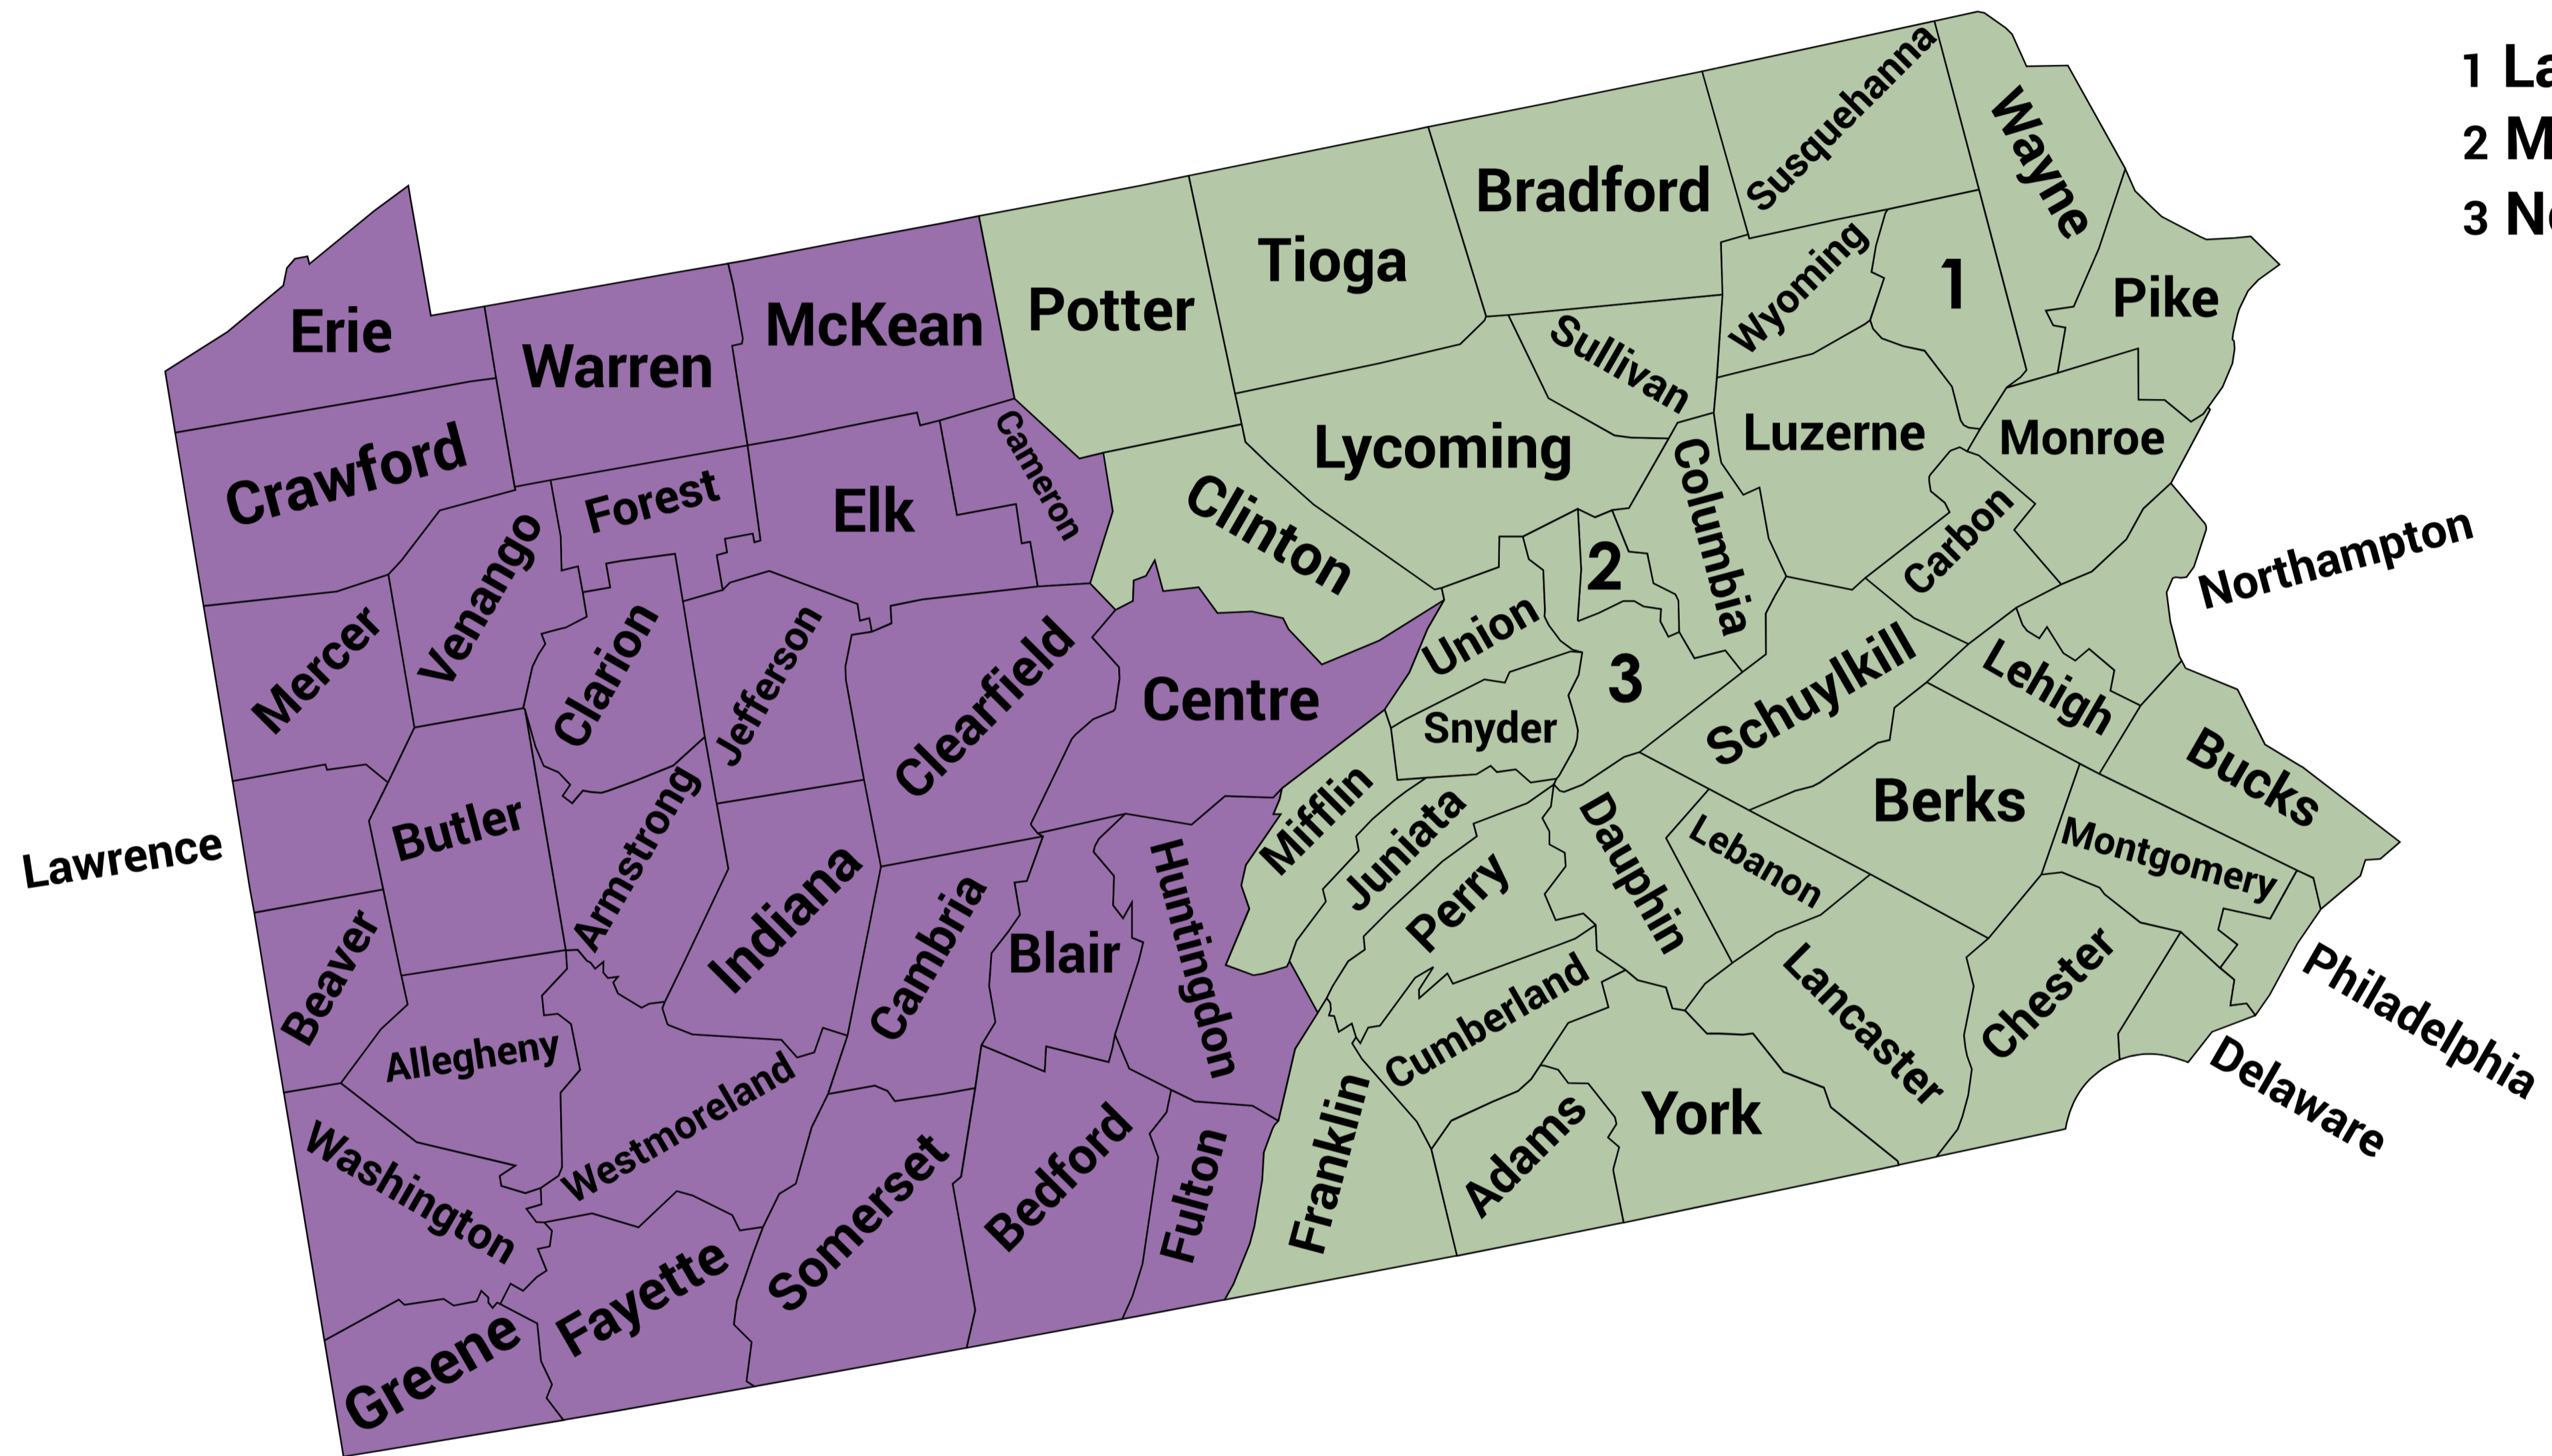

- 1 Lackawanna
- 2 Montour
- 3 Northumberland

PENNSYLVANIA

- ARCHITECTURAL LIGHTING SALES, INC.
- DIVERSIFIED LIGHTING ASSOCIATES*

RSM

- Pete Neal
- *David Horowitz