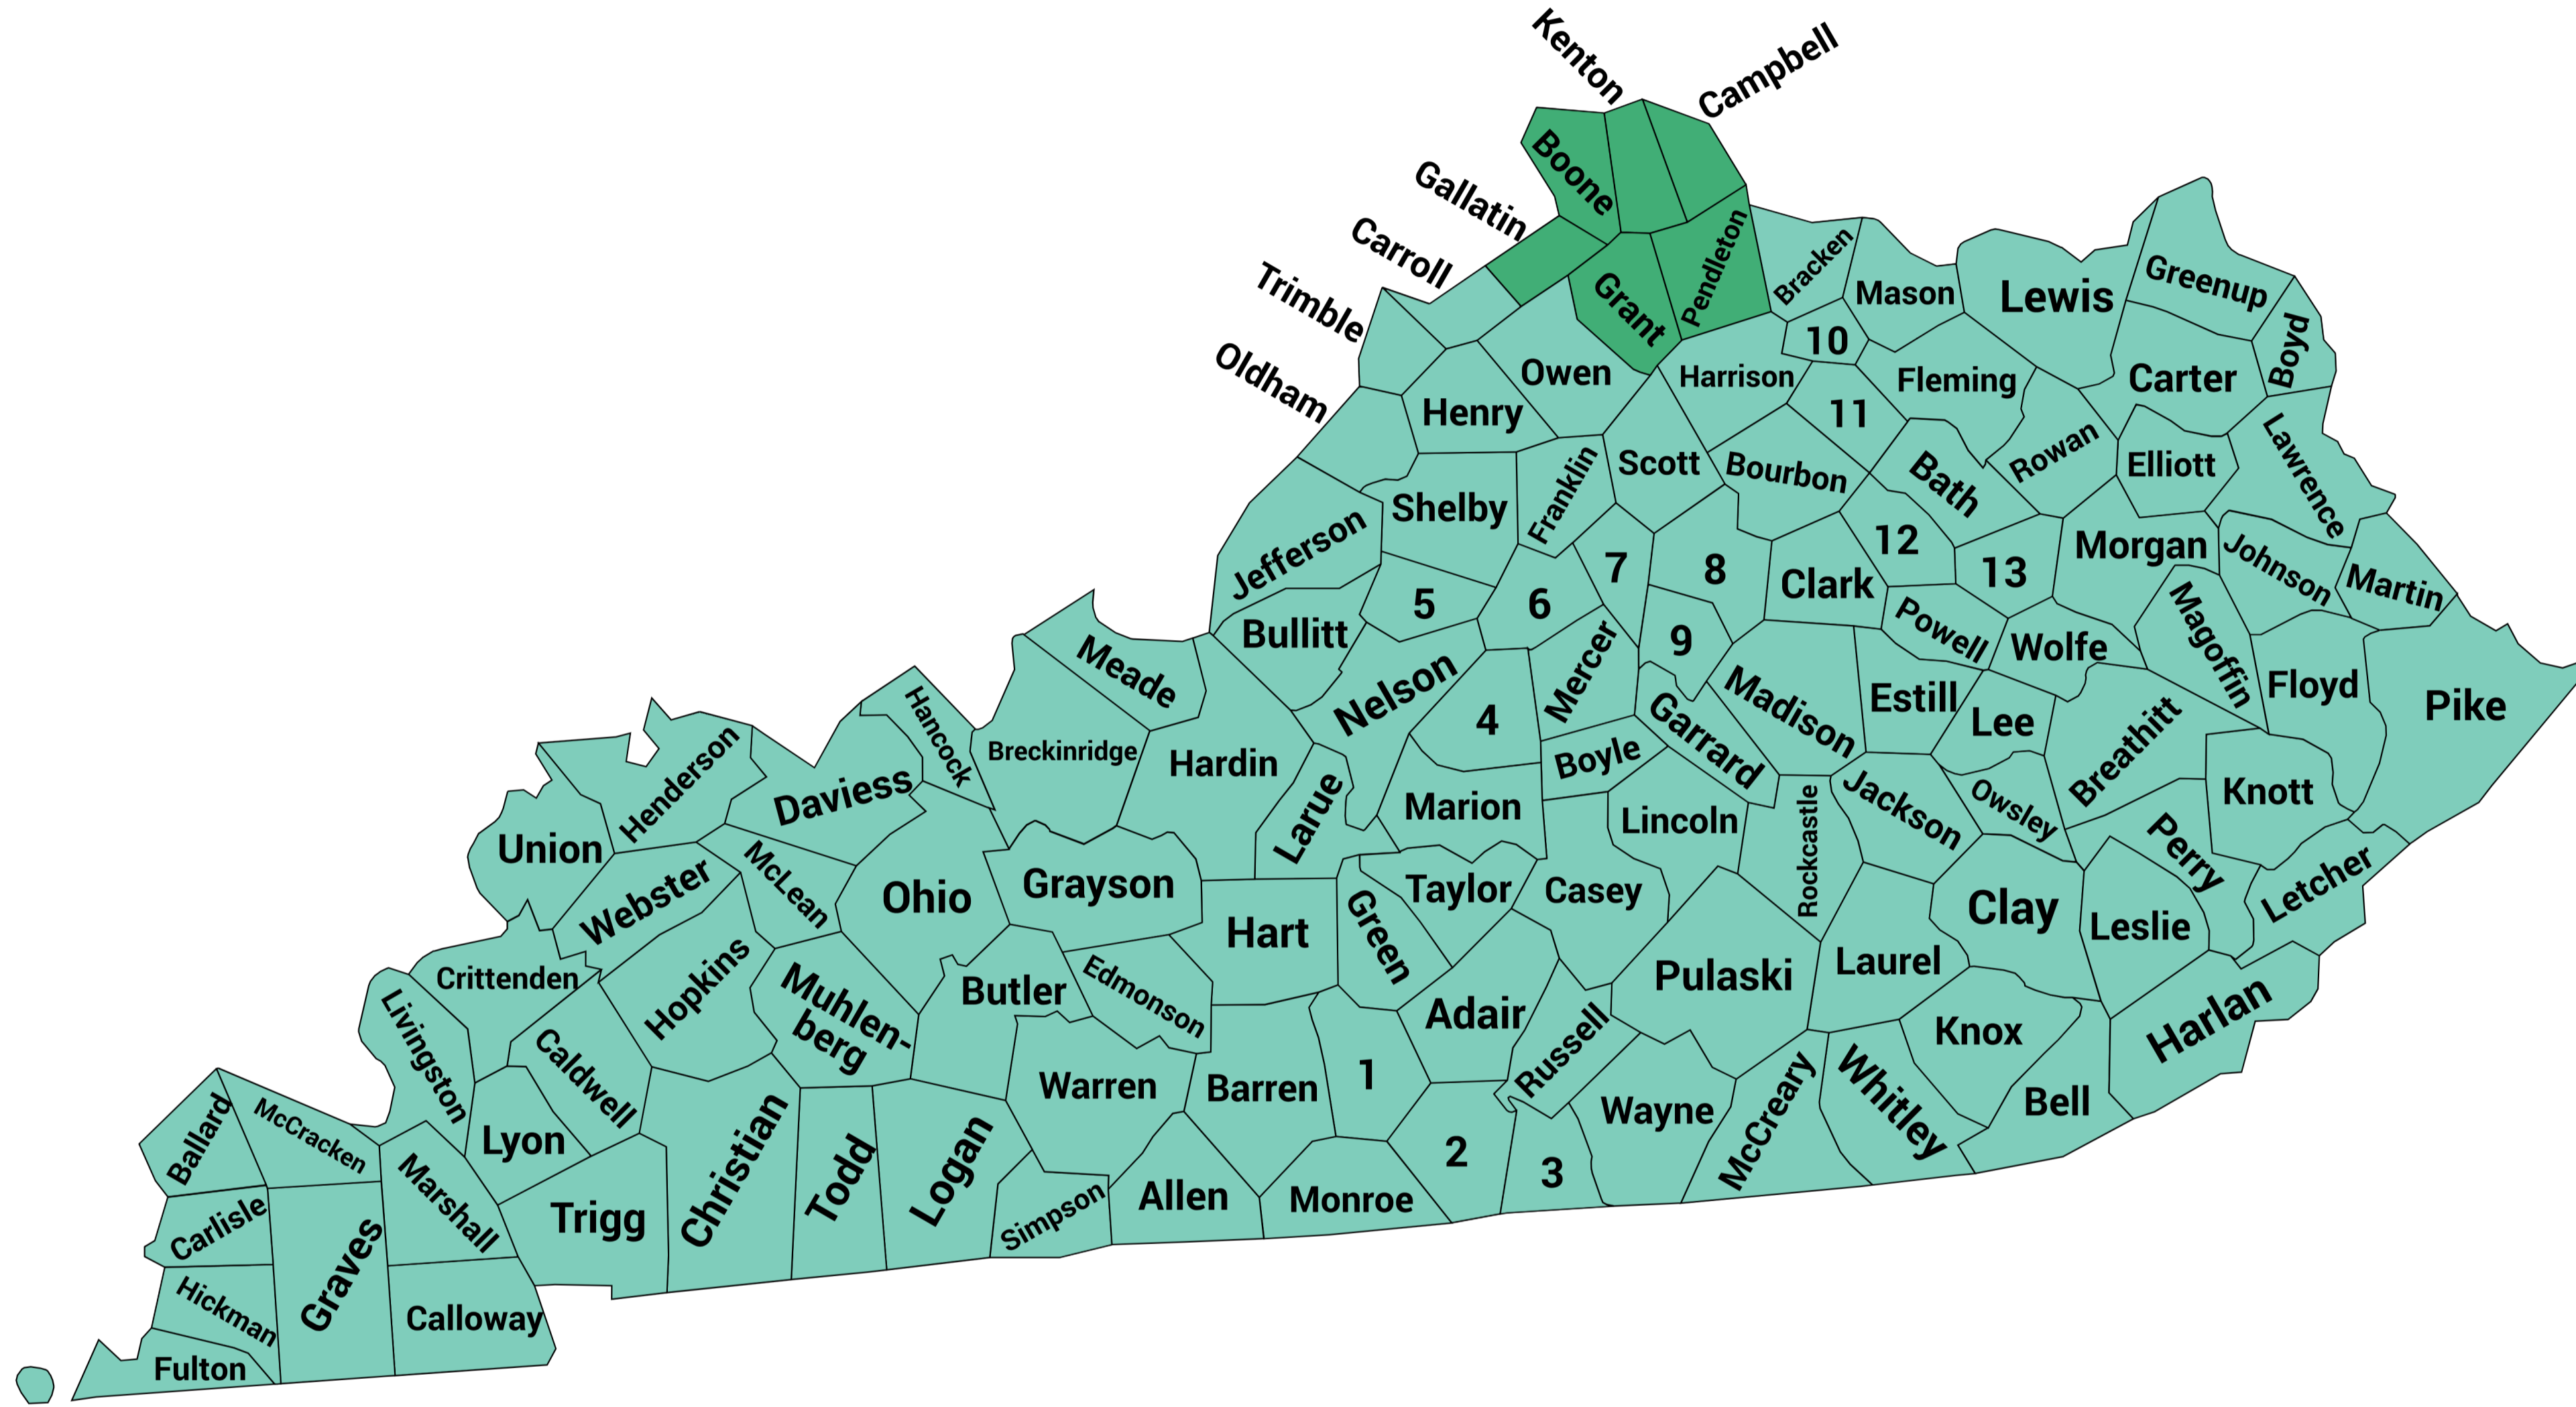

- 1 Metcalfe
- 2 Cumberland
- 3 Clinton
- 4 Washington
- 5 Spencer
- 6 Anderson
- 7 Woodford
- 8 Fayette
- 9 Jessamine
- 10 Robertson
- 11 Nicholas
- 12 Montgomery
- 13 Menifee

KENTUCKY

- KING LIGHTING, INC.
- LHI LIGHTING SALES

RSM

Fred Butler