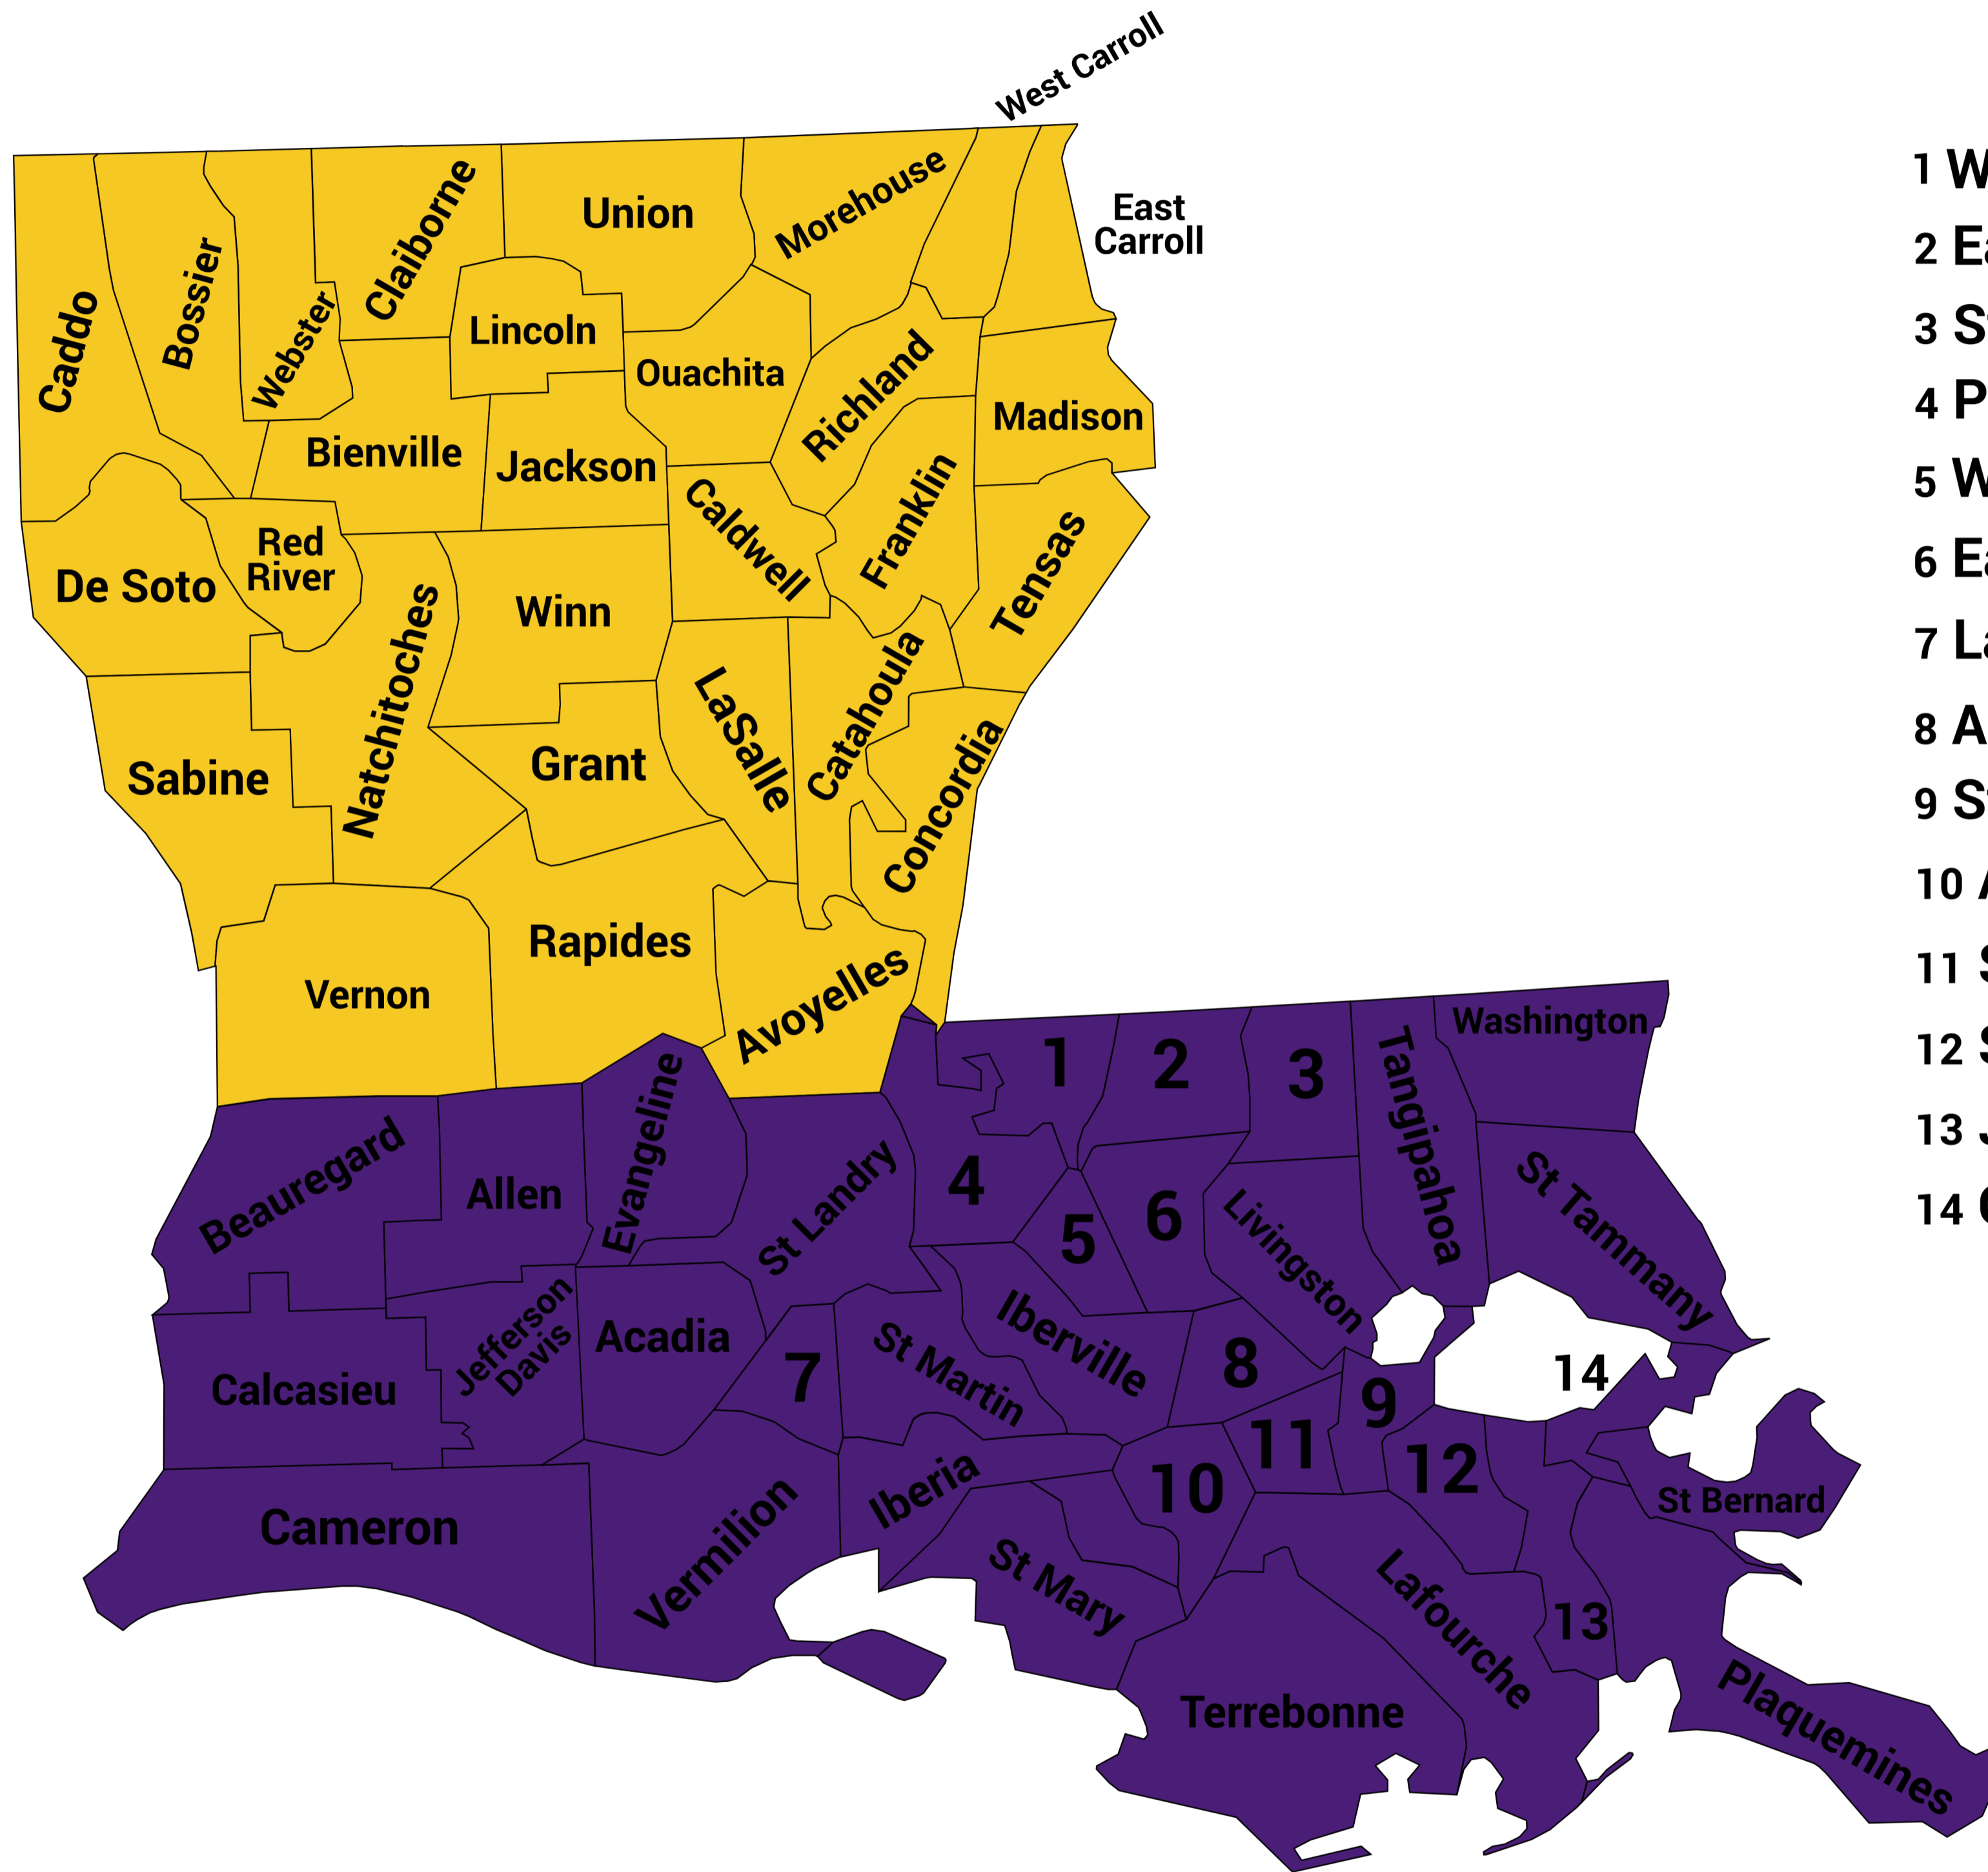

- 1 West Feliciana
- 2 East Feliciana
- 3 St Helena
- 4 Pointe Coupee
- 5 West Baton Rouge
- 6 East Baton Rouge
- 7 Lafayette
- 8 Ascension
- 9 St John the Baptist
- 10 Assumption
- 11 St James
- 12 St Charles
- 13 Jefferson
- 14 Orleans

LOUISIANA

CURTIS STOUT

WELLS-KEOWN & ASSOCIATES

RSM

Fred Butler