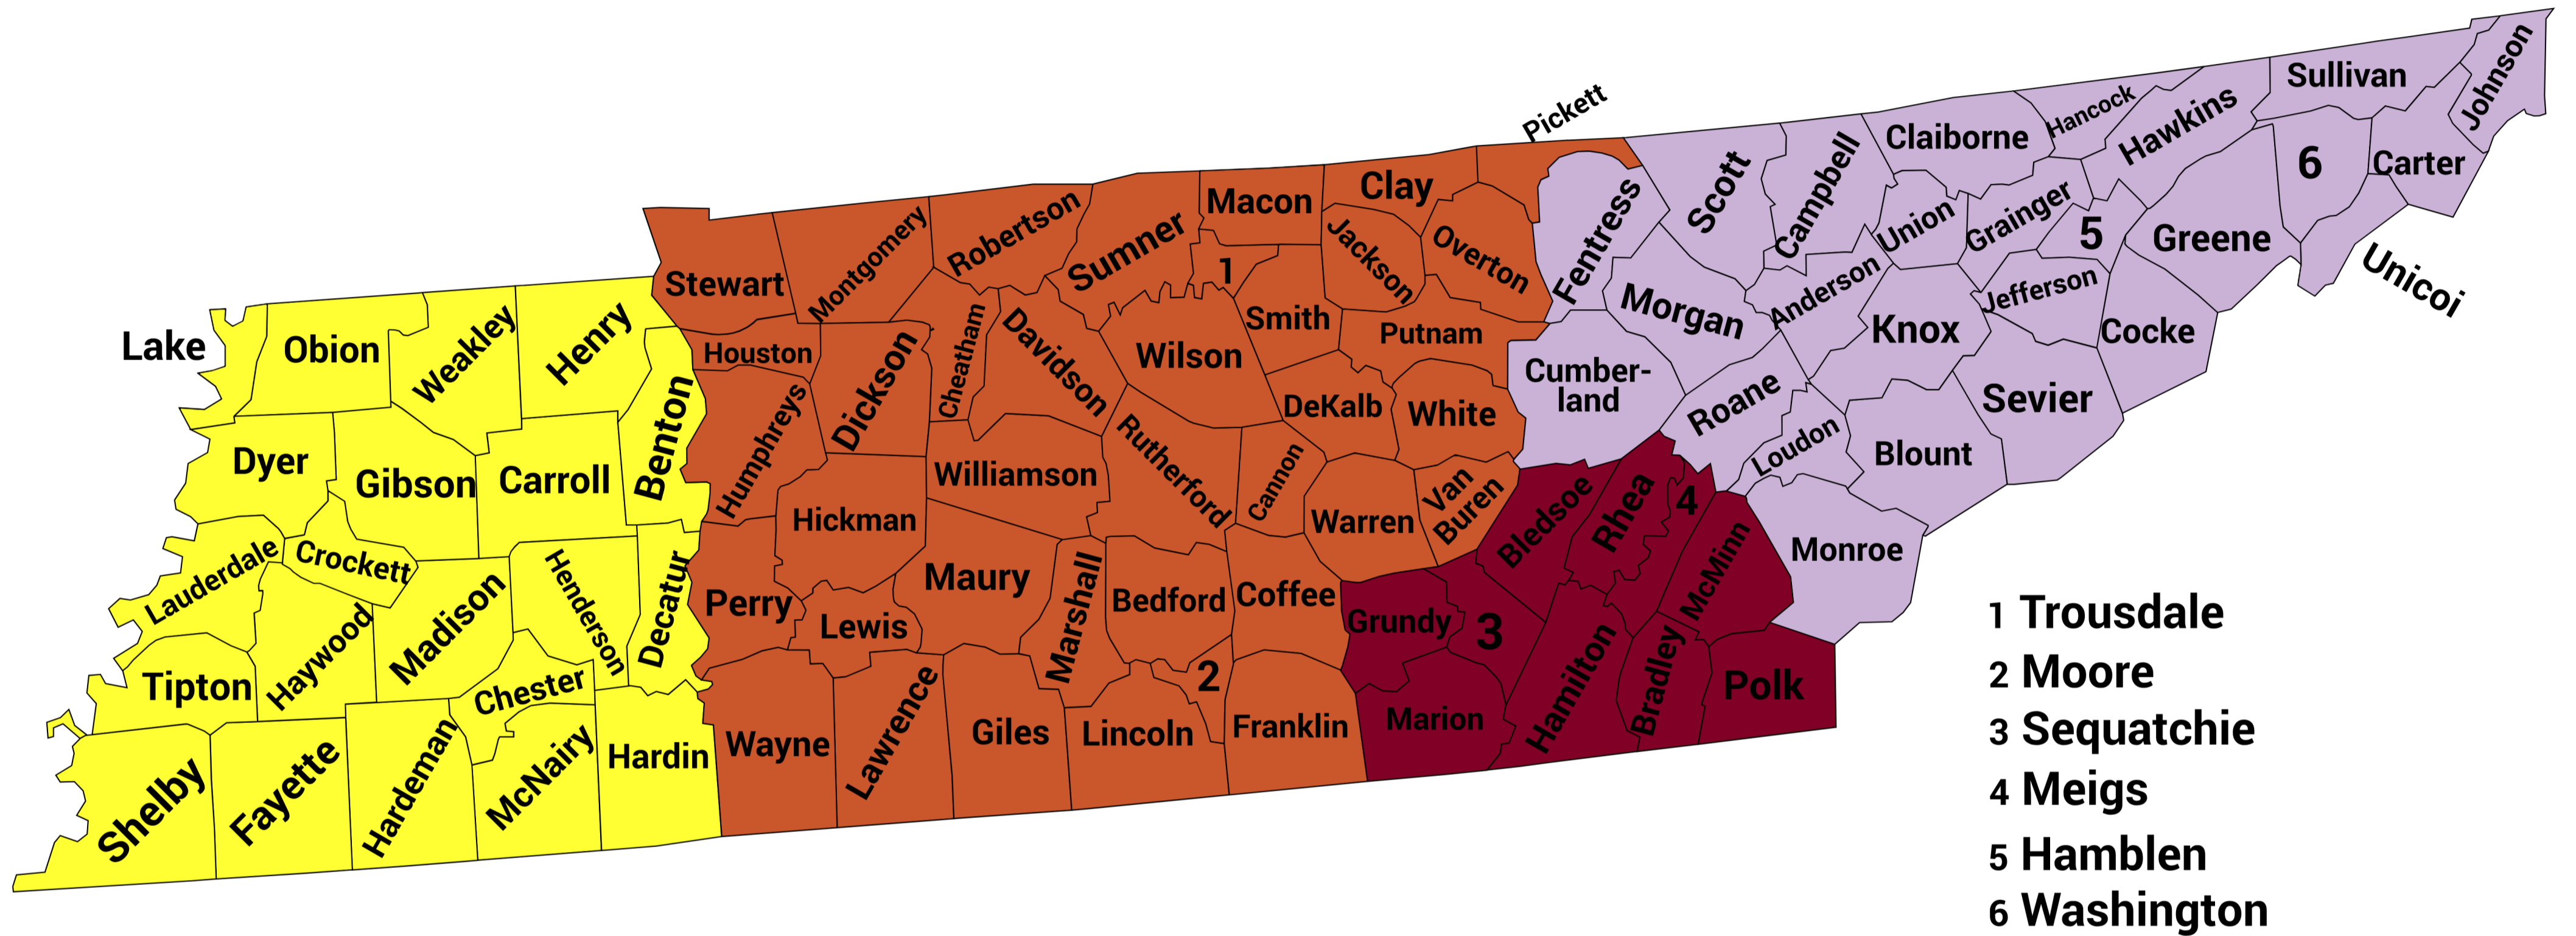

TENNESSEE

- DESIGN LIGHT
- LIGHTING TRENDS CHATTANOOGA
- LIGHTING TRENDS KNOXVILLE
- PERKINS-EVERITT

RSM

Fred Butler