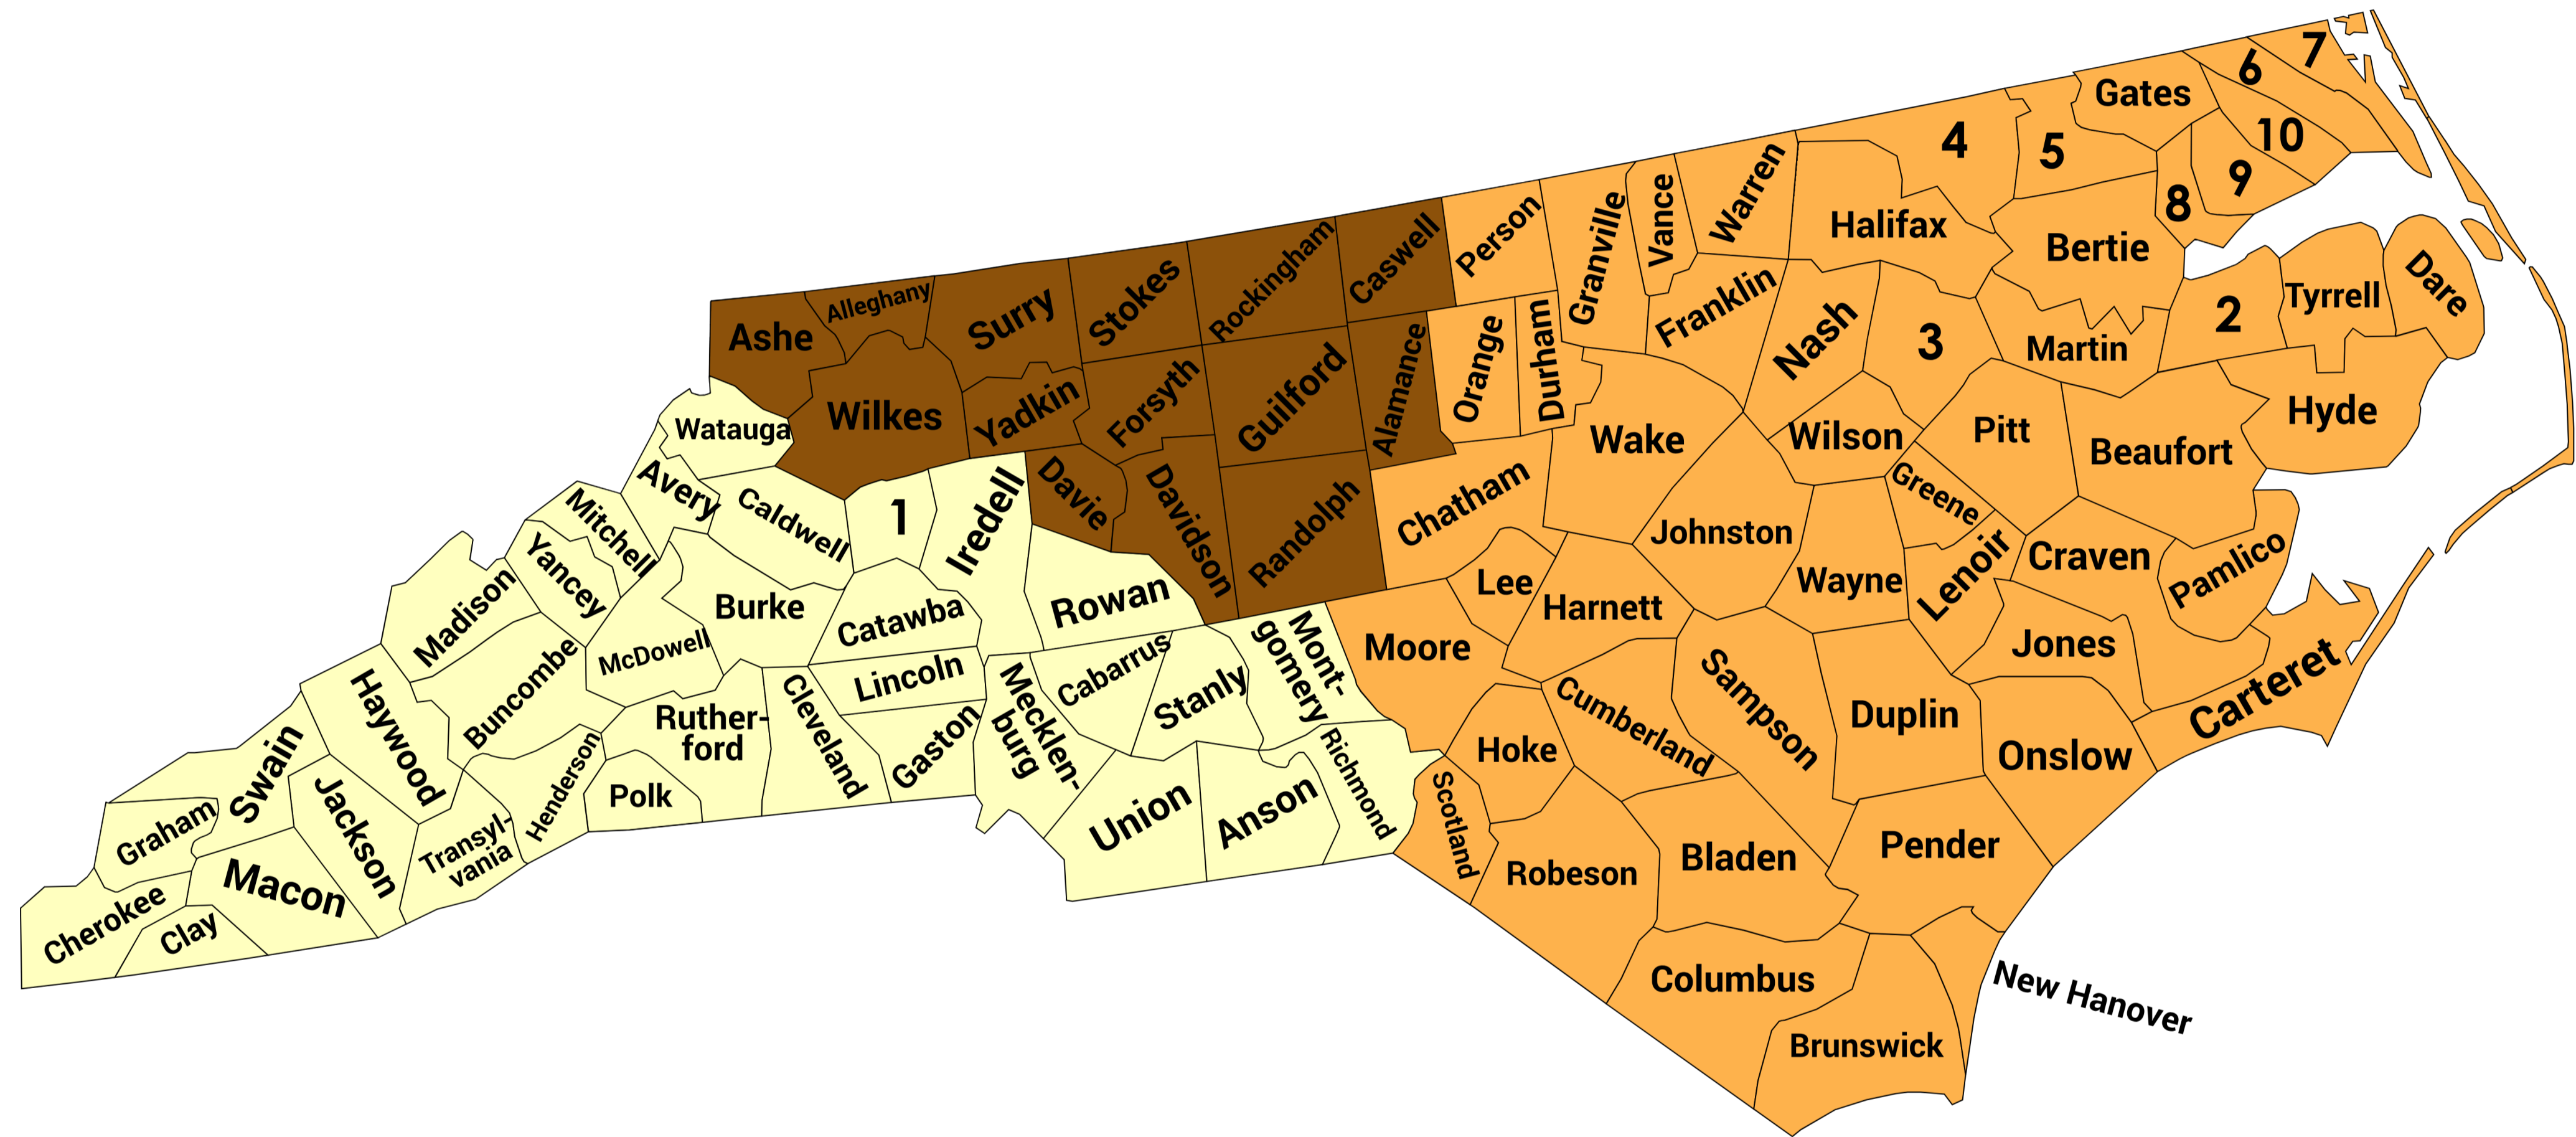

NEW YORK

- ILLUMINATIONS, INC.
- POINT SOURCE GROUP*

RSM

David Horowitz
*Pete Neal

- 1 Alexander
- 2 Washington
- 3 Edgecombe
- 4 Northampton
- 5 Hertford
- 6 Camden
- 7 Currituck
- 8 Chowan
- 9 Perquimans
- 10 Pasquotank