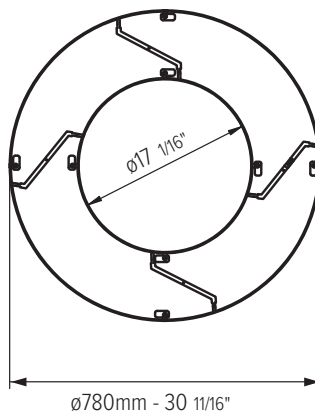

RSY-1000 / RSH-R3