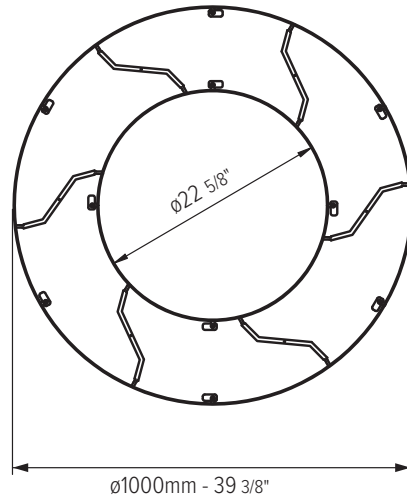

RSY-1000 / RSH-R3