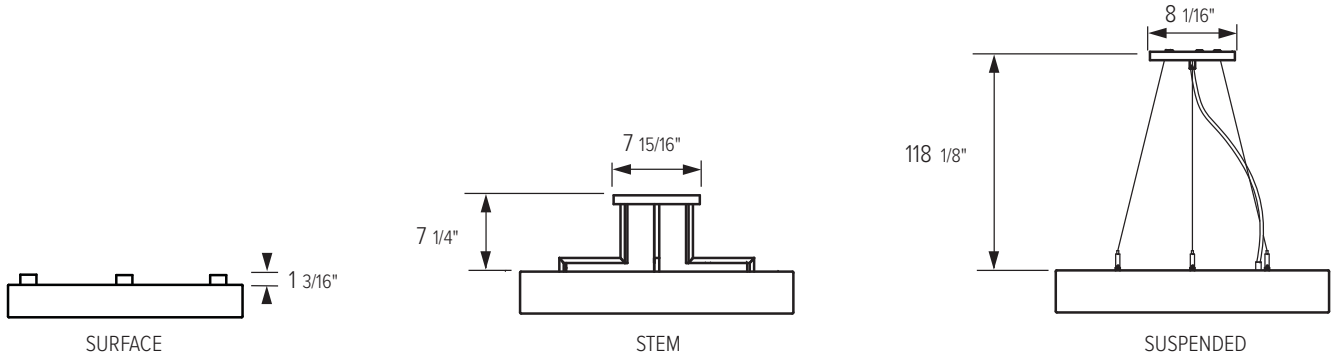

LG
Lime Green

FG
Fresh Green

LM
Lemon

ROTONDA RING

Decorative LED Luminaire

DIMENSIONS

All dimensions are shown in inches unless otherwise noted.

RSY-650/ RSH-R2