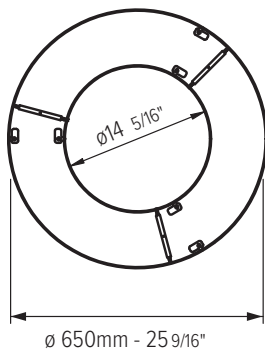

ROTONDA RING

Decorative LED Luminaire

DIMENSIONS

All dimensions are shown in inches unless otherwise noted.

RSY-1000 / RSH-R3