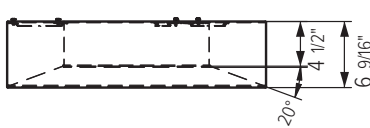

RSY-650 / RSH-R3